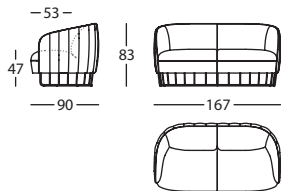

QUILTED AREA

- Patterned fabrics cannot be used on the quilted area.

TONELLA by Note Design Studio, 2018

301.51.G

TONELLA BUTACA ACOLCHADA
TONELLA QUILTED MINI ARMCHAIR

0,30 m³ / 1 Pack. / 14,0 kg

301.61.K

TONELLA SILLON 92 ACOLCHADO
TONELLA QUILTED ARMCHAIR 92

0,76 m³ / 1 Pack. / 35,0 kg

301.61.T

TONELLA SOFA 167 ACOLCHADO
TONELLA QUILTED SOFA 167

1,36 m³ / 1 Pack. / 57,0 kg

301.462

TONELLA TABURETE BAJO
TONELLA LOW STOOL

0,23 m³ / 1 Pack. / 8,5 kg

301.46