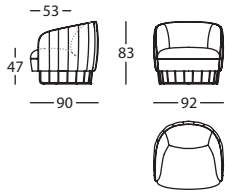

QUILTED AREA

- Patterned fabrics cannot be used on the quilted area.

TONELLA by Note Design Studio, 2018

301.51.G

TONELLA BUTACA ACOLCHADA
TONELLA QUILTED MINI ARMCHAIR

0,30 m³ / 1 Pack. / 14,0 kg

301.61.K

TONELLA SILLON 92 ACOLCHADO
TONELLA QUILTED ARMCHAIR 92

0,76 m³ / 1 Pack. / 35,0 kg

301.61.T

TONELLA SOFA 167 ACOLCHADO
TONELLA QUILTED SOFA 167

1,36 m³ / 1 Pack. / 57,0 kg

301.462

TONELLA TABURETE BAJO
TONELLA LOW STOOL

0,23 m³ / 1 Pack. / 8,5 kg

301.46