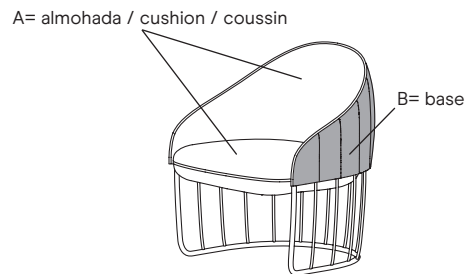

IMPORTANT

Specify the metallic base's colour when ordering (bronze or nacar).

ACABADOS / FINISHES / FINITIONS

BASE METAL / METAL SUPPORT / BASE MÉTAL

METAL PINTURA EPOXI / EPOXI COATED METAL / METAL PEINT EPOXI: 103, 104

SILLON & SOFA / ARMCHAIR & SOFA / FAUTEUIL & CANAPE

FIRMEZA / FIRMNESS / FERMETÉ

BUTACA / MINI ARMCHAIR / PETIT FAUTEUIL / TABURETE / STOOL / TABOURET

FIRMEZA / FIRMNESS / FERMETÉ