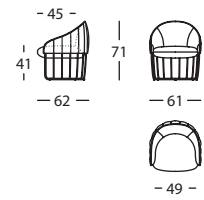

QUILTED AREA

- Patterned fabrics cannot be used on the quilted area.

TONELLA by Note Design Studio, 2018

301.51.G

TONELLA BUTACA ACOLCHADA
TONELLA QUILTED MINI ARMCHAIR

0,30 m³ / 1 Pack. / 14,0 kg

301.61.K

TONELLA SILLON 92 ACOLCHADO
TONELLA QUILTED ARMCHAIR 92