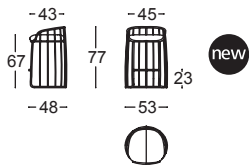

QUILTED AREA

- Patterned fabrics cannot be used on the quilted area.

TONELLA by Note Design Studio, 2018

301.51.G

TONELLA BUTACA ACOLCHADA
TONELLA QUILTED MINI ARMCHAIR

0,30 m³ / 1 Pack. / 14,0 kg

301.61.K

TONELLA SILLON 92 ACOLCHADO
TONELLA QUILTED ARMCHAIR 92

0,76 m³ / 1 Pack. / 35,0 kg

301.61.T

TONELLA SOFA 167 ACOLCHADO
TONELLA QUILTED SOFA 167

1,36 m³ / 1 Pack. / 57,0 kg

301.462

TONELLA TABURETE BAJO
TONELLA LOW STOOL

0,23 m³ / 1 Pack. / 8,5 kg

301.46