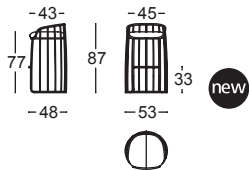

QUILTED AREA

- Patterned fabrics cannot be used on the quilted area.

TONELLA by Note Design Studio, 2018

301.51.G

TONELLA BUTACA ACOLCHADA
TONELLA QUILTED MINI ARMCHAIR

0,30 m³ / 1 Pack. / 14,0 kg

301.61.K

TONELLA SILLON 92 ACOLCHADO
TONELLA QUILTED ARMCHAIR 92

0,76 m³ / 1 Pack. / 35,0 kg

301.61.T

TONELLA SOFA 167 ACOLCHADO
TONELLA QUILTED SOFA 167

1,36 m³ / 1 Pack. / 57,0 kg

301.462

TONELLA TABURETE BAJO
TONELLA LOW STOOL

0,23 m³ / 1 Pack. / 8,5 kg

301.46