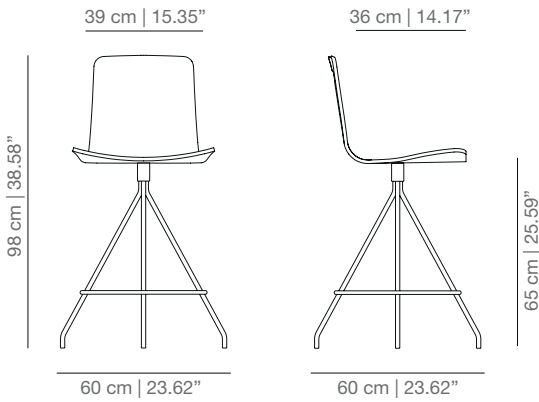

KLTCO_R swivel counter stool

KLTBAR_R swivel bar stool

STAINED / LACQUERED WITHOUT HANDLE

KL4P four legs base

KLG swivel base

KLBR casters base

KL4PU four star swivel base

KLTCO swivel counter stool

KLTBAR swivel bar stool

SMOOTH UPHOLSTERY

KL4PT four legs base

KLGT swivel base

KLBRt casters base

KL4PUT four star swivel base

KLTCOT swivel counter stool

KLTBART swivel bar stool