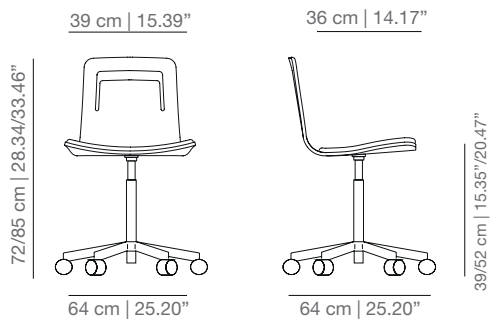

KLBR_CR casters base