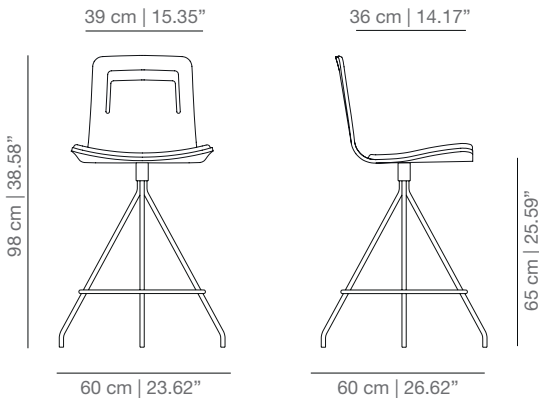

KLG_CR swivel base

KLBR_CR casters base

KL4PU_CR four star swivel base

KLTCO_CR swivel counter stool

KLTCO_CR swivel bar stool

STAINED / LAQUERED WITH CUSHION AND WITHOUT HANDLE

KL4P_C four legs base without handle