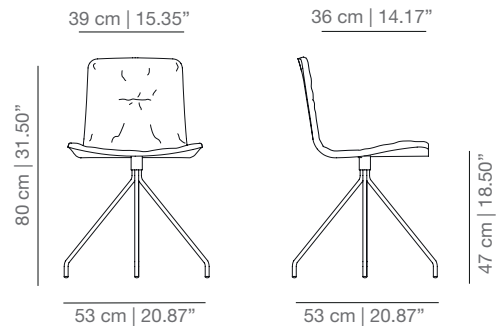

KLGTS swivel base