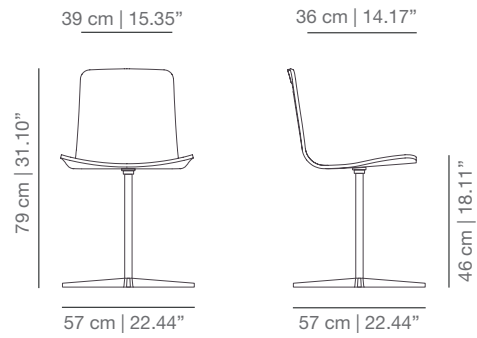

KLTCO_R swivel counter stool

KLTBAR_R swivel bar stool

STAINED / LACQUERED WITHOUT HANDLE

KL4P four legs base

KLG swivel base

KLBR casters base

KL4PU four star swivel base

KLTCO swivel counter stool

KLTBAR swivel bar stool

SMOOTH UPHOLSTERY

KL4PT four legs base

KLGT swivel base

KLBRt casters base

KL4PUT four star swivel base

KLTCOT swivel counter stool

KLTBART swivel bar stool