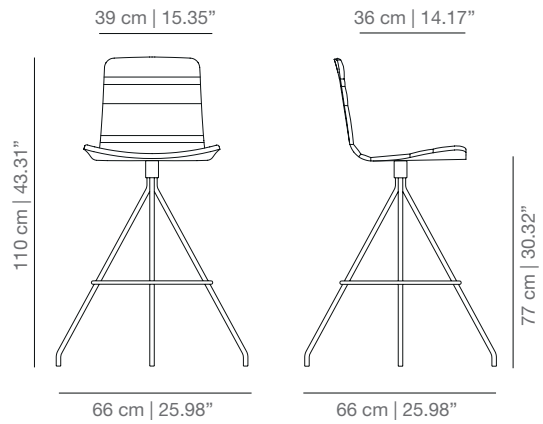

KLTBAR swivel bar stool

SMOOTH UPHOLSTERY

KL4PT four legs base

KLGT swivel base

KLBRt casters base

KL4PUT four star swivel base

KLTCOT swivel counter stool

KLTBART swivel bar stool

STITCHING WITH LINES UPHOLSTERY

KL4PB four legs base

KLGB swivel stool

KLBRB casters base

KL4PUB four star swivel base

KLTCOB swivel counter stool

KLTBARB swivel bar stool

SOFT UPHOLSTERY