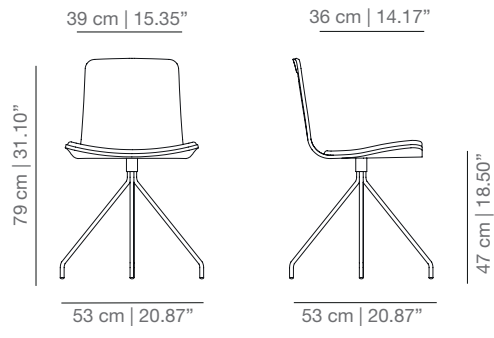

KL4PTS four legs base

KLGTS swivel base

KLBRTS casters base

KL4PUTS four star swivel base

KLTCOTS swivel counter stool

KLTBARTS swivel bar stool

STAINED / LACQUERED WITH CUSHION AND HANDLE

KL4P_CR four legs base

KLG_CR swivel base

KLBR_CR casters base

KL4PU_CR four star swivel base

KLTCO_CR swivel counter stool

KLTCO_CR swivel bar stool

STAINED / LAQUERED WITH CUSHION AND WITHOUT HANDLE

KL4P_C four legs base without handle

KLG_C swivel base without handle

KLBR_C casters base without handle

KL4PU_C four star swivel base without handle

KLTCO_C swivel counter stool base without handle

KLTBAR_C swivel bar stool base without handle