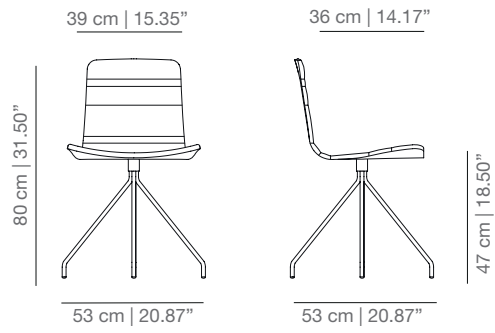

KLGB swivel stool