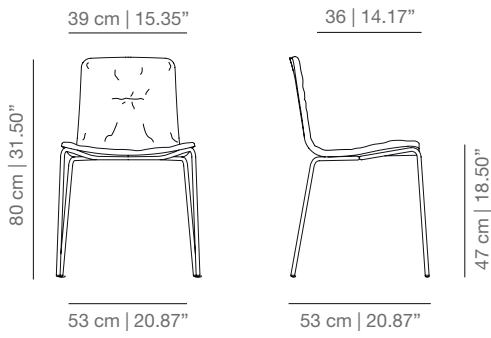

SOFT UPHOLSTERY

KL4PTS four legs base