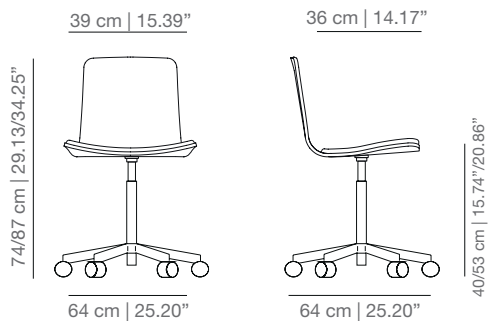

KL4PTS four legs base

KLGTS swivel base

KLBRTS casters base

KL4PUTS four star swivel base

KLTCOTS swivel counter stool

KLTBARTS swivel bar stool

STAINED / LACQUERED WITH CUSHION AND HANDLE

KL4P_CR four legs base

KLG_CR swivel base

KLBR_CR casters base

KL4PU_CR four star swivel base

KLTCO_CR swivel counter stool

KLTCO_CR swivel bar stool

STAINED / LAQUERED WITH CUSHION AND WITHOUT HANDLE

KL4P_C four legs base without handle

KLG_C swivel base without handle

KLBR_C casters base without handle

KL4PU_C four star swivel base without handle

KLTCO_C swivel counter stool base without handle

KLTBAR_C swivel bar stool base without handle