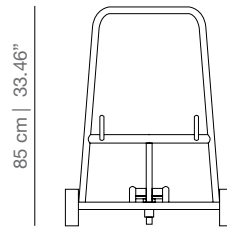

KLCT trolley

Available to transport chairs with four legs base. Trolley lacquered in black.

The transport is possible for a maximum of 10 chairs simultaneously for models of plywood natural oak stained or lacquered and 4 chairs for upholstered models.

85 cm | 33.46"