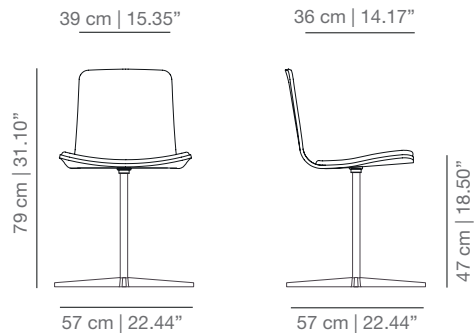

KL4PTS four legs base

KLGTS swivel base

KLBRTS casters base

KL4PUTS four star swivel base

KLTCOTS swivel counter stool

KLTBARTS swivel bar stool

STAINED / LACQUERED WITH CUSHION AND HANDLE

KL4P_CR four legs base

KLG_CR swivel base

KLBR_CR casters base

KL4PU_CR four star swivel base

KLTCO_CR swivel counter stool

KLTCO_CR swivel bar stool

STAINED / LAQUERED WITH CUSHION AND WITHOUT HANDLE

KL4P_C four legs base without handle

KLG_C swivel base without handle

KLBR_C casters base without handle

KL4PU_C four star swivel base without handle

KLTCO_C swivel counter stool base without handle

KLTBAR_C swivel bar stool base without handle