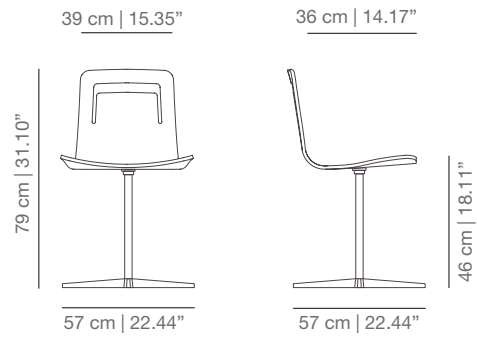

KLTCO_R swivel counter stool

KLTBAR_R swivel bar stool

STAINED / LACQUERED WITHOUT HANDLE

KL4P four legs base

KLG swivel base

KLBR casters base

KL4PU four star swivel base

KLTCO swivel counter stool