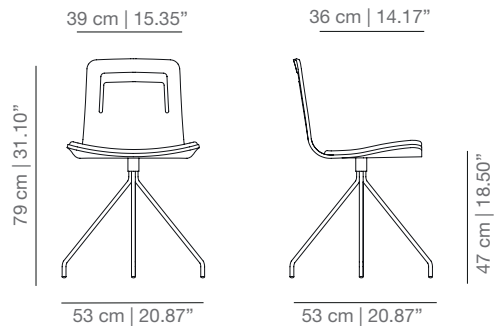

KLG_CR swivel base