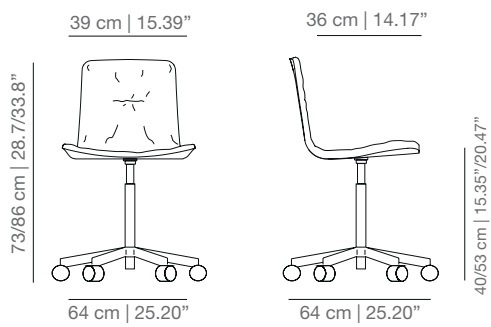

KLBRTS casters base