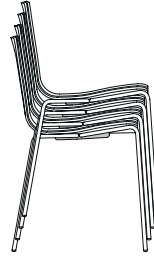

A plywood oak chair with the finishes in our collection. The seat could be in wood finish, with upholstered cushion or fully upholstered in smooth or stripe version.

Perfect for home and contract use, stackable up to 10 chairs for non-upholstered version or stackable up to 4 chairs for upholstered versions. Its name is a reference to the slot in its back, which serves both as a handle for moving it about easily and as a support on which to hang handbags and the like. Totally in line with its original design we have made arms in lacquered steel tubing for our successful Klip chair.

KLG_C swivel base without handle

KLBR_C casters base without handle

KL4PU_C four star swivel base without handle

KLTCO_C swivel counter stool base without handle

KLTBAR_C swivel bar stool base without handle

ACCESSORIES

KLBR arms

Calibrated steel arms powder coated in thermoreinforced polyester. Available for all types of bases.

56 /47 cm | 22.04"/ 18.50"

30 cm | 18.81"

19.5 cm / 7.68"

KLCO stacking protection pad

Polyethylene protective cover to use when stacking upholstered chairs. Stackable up to 4 units. Don't stack for long time as upholstered can be marked and damage.

KLUN linking device for units

Linking device for chairs with four legs base. Finish black.