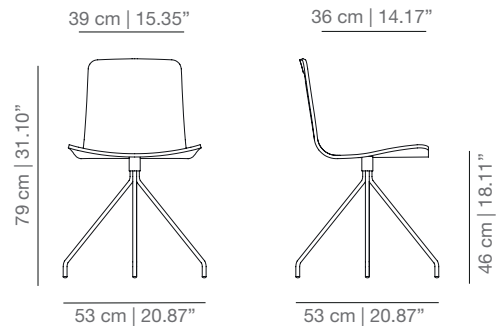

KLTCO_R swivel counter stool

KLTBAR_R swivel bar stool

STAINED / LACQUERED WITHOUT HANDLE

KL4P four legs base

KLG swivel base

KLBR casters base

KL4PU four star swivel base

KLTCO swivel counter stool

KLTBAR swivel bar stool

SMOOTH UPHOLSTERY

KL4PT four legs base

KLGT swivel base

KLBRt casters base

KL4PUT four star swivel base

KLTCOT swivel counter stool

KLTBART swivel bar stool