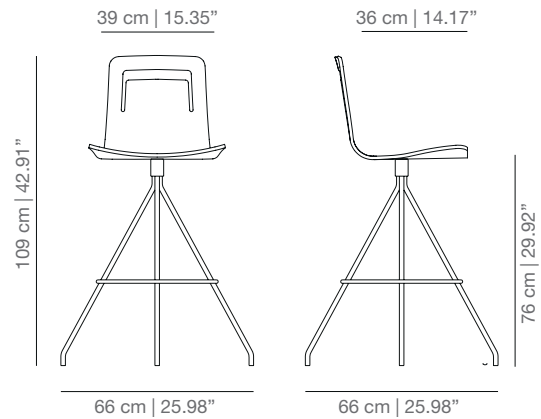

KLTCO_R swivel counter stool

KLTBAR_R swivel bar stool

STAINED / LACQUERED WITHOUT HANDLE

KL4P four legs base

KLG swivel base

KLBR casters base

KL4PU four star swivel base

KLTCO swivel counter stool