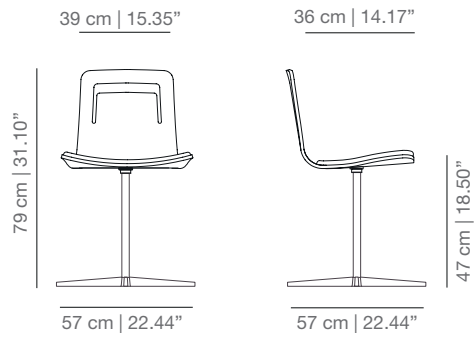

KL4PU_CR four star swivel base