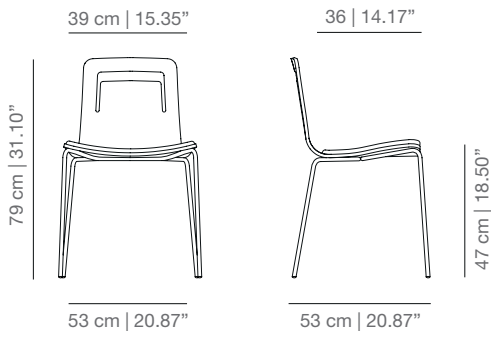

KL4PTS four legs base

KLGTS swivel base

KLBRTS casters base

KL4PUTS four star swivel base

KLTCOTS swivel counter stool

KLTBARTS swivel bar stool

STAINED / LACQUERED WITH CUSHION AND HANDLE

KL4P_CR four legs base