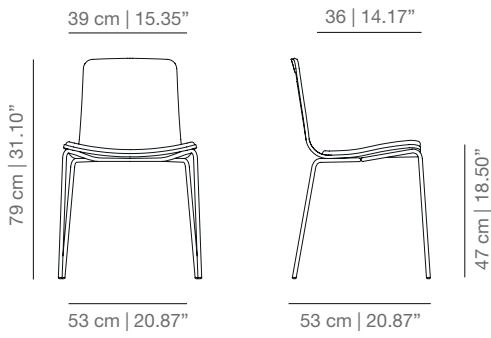

KL4PTS four legs base

KLGTS swivel base

KLBRTS casters base

KL4PUTS four star swivel base

KLTCOTS swivel counter stool

KLTBARTS swivel bar stool

STAINED / LACQUERED WITH CUSHION AND HANDLE

KL4P_CR four legs base

KLG_CR swivel base

KLBR_CR casters base

KL4PU_CR four star swivel base

KLTCO_CR swivel counter stool

KLTCO_CR swivel bar stool

STAINED / LAQUERED WITH CUSHION AND WITHOUT HANDLE

KL4P_C four legs base without handle

KLG_C swivel base without handle

KLBR_C casters base without handle

KL4PU_C four star swivel base without handle

KLTCO_C swivel counter stool base without handle

KLTBAR_C swivel bar stool base without handle