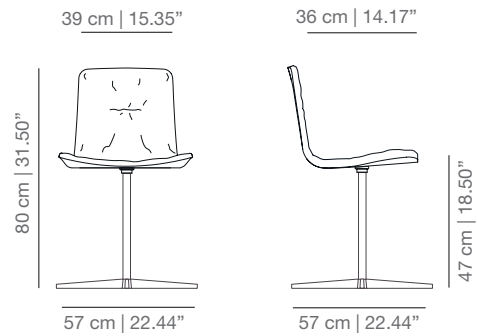

STITCHING WITH LINES UPHOLSTERY

KL4PB four legs base

KLGB swivel stool

KLBRB casters base

KL4PUB four star swivel base

KLTCOB swivel counter stool

KLTBARB swivel bar stool

SOFT UPHOLSTERY

KL4PTS four legs base

KLGTS swivel base

KLBRTS casters base

KL4PUTS four star swivel base

KLTCOTS swivel counter stool

KLTBARTS swivel bar stool

STAINED / LACQUERED WITH CUSHION AND HANDLE

KL4P_CR four legs base