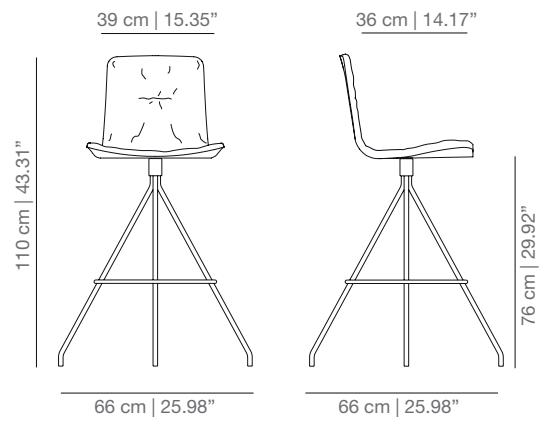

KL4PTS four legs base

KLGTS swivel base

KLBRTS casters base

KL4PUTS four star swivel base

KLTCOTS swivel counter stool

KLTBARTS swivel bar stool

STAINED / LACQUERED WITH CUSHION AND HANDLE

KL4P_CR four legs base