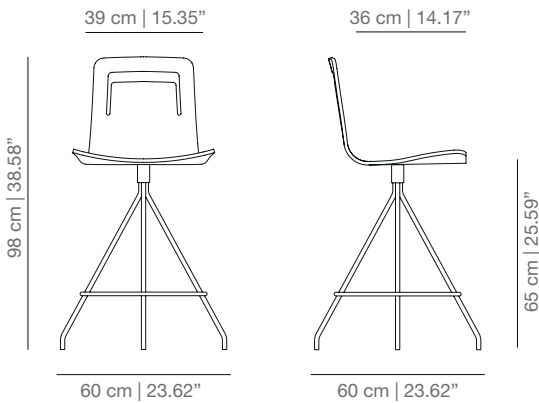

KLTCO_R swivel counter stool

KLTBAR_R swivel bar stool

STAINED / LACQUERED WITHOUT HANDLE

KL4P four legs base

KLG swivel base

KLBR casters base

KL4PU four star swivel base

KLTCO swivel counter stool