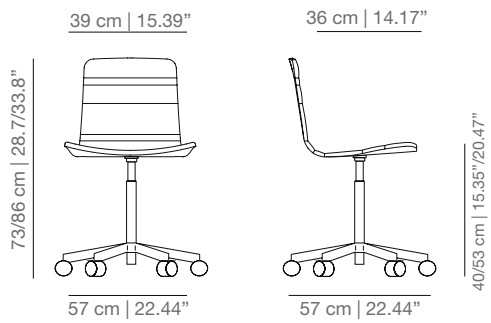

KLTBAR swivel bar stool

SMOOTH UPHOLSTERY

KL4PT four legs base

KLGT swivel base

KLBRt casters base

KL4PUT four star swivel base

KLTCOT swivel counter stool

KLTBART swivel bar stool

STITCHING WITH LINES UPHOLSTERY

KL4PB four legs base

KLGB swivel stool

KLBRB casters base

KL4PUB four star swivel base

KLTCOB swivel counter stool

KLTBARB swivel bar stool

SOFT UPHOLSTERY

KL4PTS four legs base

KLGTS swivel base

KLBRTS casters base

KL4PUTS four star swivel base

KLTCOTS swivel counter stool

KLTBARTS swivel bar stool

STAINED / LACQUERED WITH CUSHION AND HANDLE

KL4P_CR four legs base