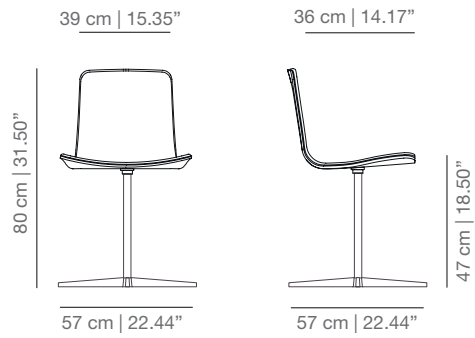

KLTCO_R swivel counter stool

KLTBAR_R swivel bar stool

STAINED / LACQUERED WITHOUT HANDLE

KL4P four legs base

KLG swivel base

KLBR casters base

KL4PU four star swivel base

KLTCO swivel counter stool

KLTBAR swivel bar stool

SMOOTH UPHOLSTERY

KL4PT four legs base

KLGT swivel base

KLBRt casters base

KL4PUT four star swivel base

KLTCOT swivel counter stool

KLTBART swivel bar stool

STITCHING WITH LINES UPHOLSTERY

KL4PB four legs base

KLGB swivel stool

KLBRB casters base

KL4PUB four star swivel base

KLTCOB swivel counter stool

KLTBARB swivel bar stool

SOFT UPHOLSTERY