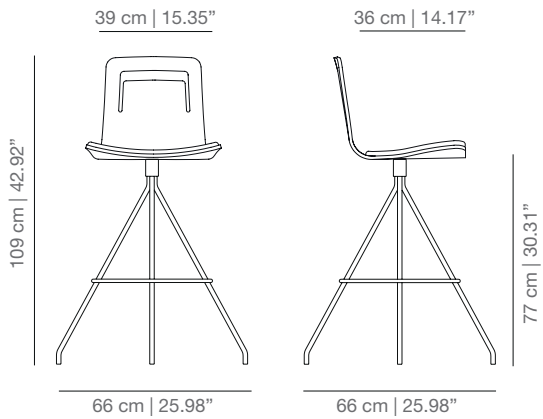

KLG_CR swivel base

KLBR_CR casters base

KL4PU_CR four star swivel base

KLTCO_CR swivel counter stool

KLTCO_CR swivel bar stool

STAINED / LAQUERED WITH CUSHION AND WITHOUT HANDLE

KL4P_C four legs base without handle