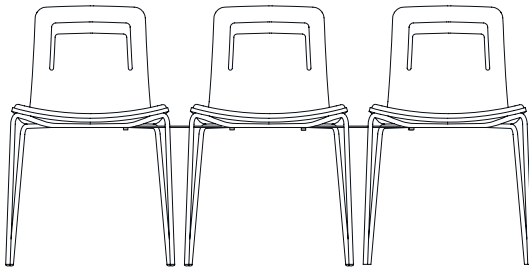

ACCESSORIES

KLBR arms

Calibrated steel arms powder coated in thermoreinforced polyester. Available for all types of bases.

56 /47 cm | 22.04"/ 18.50"

30 cm | 18.81"

19.5 cm / 7.68"

KLCO stacking protection pad

Polyethylene protective cover to use when stacking upholstered chairs. Stackable up to 4 units. Don't stack for long time as upholstered can be marked and damage.

KLUN linking device for units

Linking device for chairs with four legs base. Finish black.