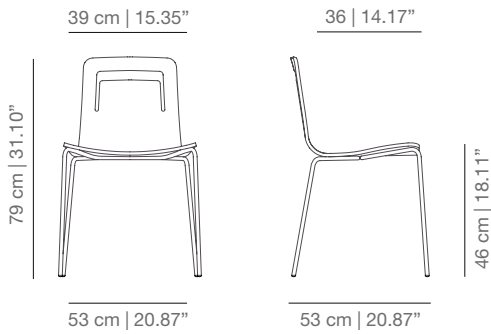

DIMENSIONS

STAINED / LACQUERED WITH HANDLE

KL4P_R four legs base