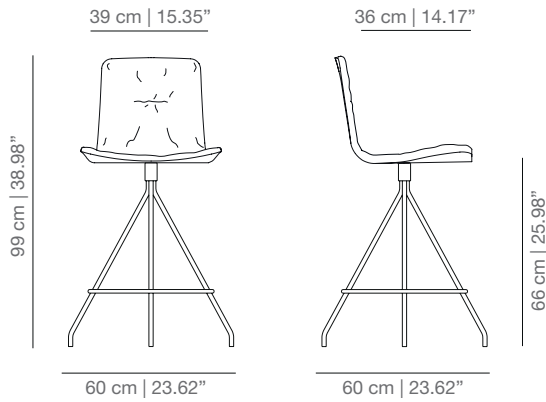

KL4PTS four legs base

KLGTS swivel base

KLBRTS casters base

KL4PUTS four star swivel base

KLTCOTS swivel counter stool

KLTBARTS swivel bar stool

STAINED / LACQUERED WITH CUSHION AND HANDLE

KL4P_CR four legs base