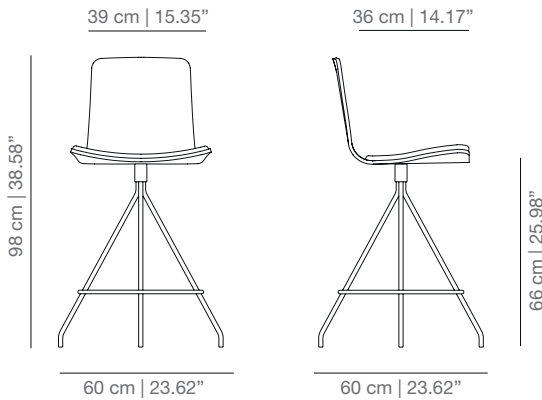

KLG_C swivel base without handle

KLBR_C casters base without handle

KL4PU_C four star swivel base without handle

KLTCO_C swivel counter stool base without handle

KLTBAR_C swivel bar stool base without handle