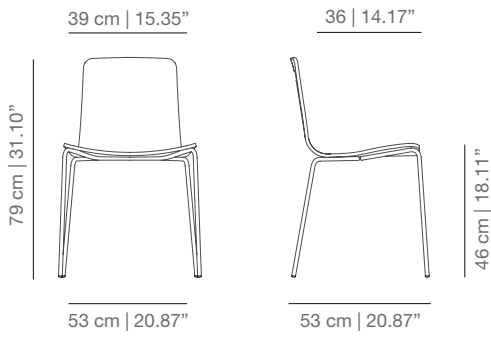

KLTCO_R swivel counter stool

KLTBAR_R swivel bar stool

STAINED / LACQUERED WITHOUT HANDLE

KL4P four legs base

KLG swivel base

KLBR casters base

KL4PU four star swivel base

KLTCO swivel counter stool

KLTBAR swivel bar stool

SMOOTH UPHOLSTERY

KL4PT four legs base

KLGT swivel base

KLBRt casters base

KL4PUT four star swivel base

KLTCOT swivel counter stool

KLTBART swivel bar stool