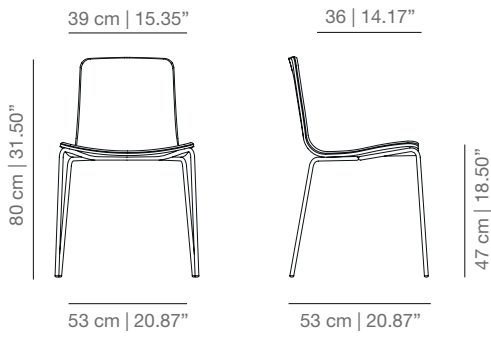

KLTCO_R swivel counter stool

KLTBAR_R swivel bar stool

STAINED / LACQUERED WITHOUT HANDLE

KL4P four legs base

KLG swivel base

KLBR casters base

KL4PU four star swivel base

KLTCO swivel counter stool

KLTBAR swivel bar stool

SMOOTH UPHOLSTERY

KL4PT four legs base

KLGT swivel base

KLBRt casters base

KL4PUT four star swivel base

KLTCOT swivel counter stool

KLTBART swivel bar stool