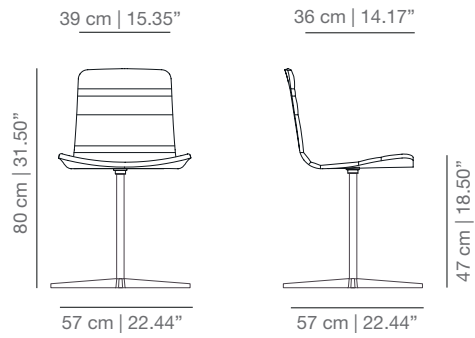

KLTBAR swivel bar stool

SMOOTH UPHOLSTERY

KL4PT four legs base

KLGT swivel base

KLBRt casters base

KL4PUT four star swivel base

KLTCOT swivel counter stool

KLTBART swivel bar stool

STITCHING WITH LINES UPHOLSTERY

KL4PB four legs base

KLGB swivel stool

KLBRB casters base

KL4PUB four star swivel base

KLTCOB swivel counter stool

KLTBARB swivel bar stool

SOFT UPHOLSTERY

KL4PTS four legs base

KLGTS swivel base

KLBRTS casters base

KL4PUTS four star swivel base

KLTCOTS swivel counter stool

KLTBARTS swivel bar stool

STAINED / LACQUERED WITH CUSHION AND HANDLE

KL4P_CR four legs base