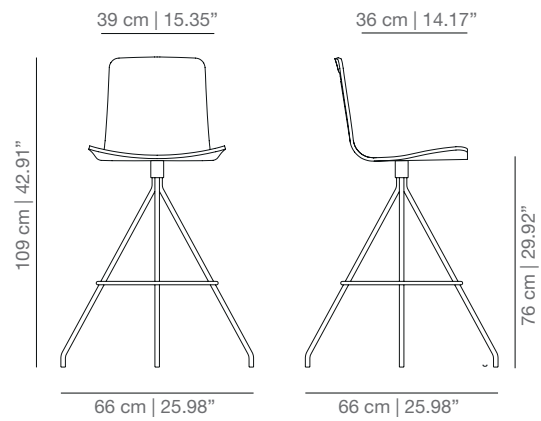

KLTCO_R swivel counter stool

KLTBAR_R swivel bar stool

STAINED / LACQUERED WITHOUT HANDLE

KL4P four legs base

KLG swivel base

KLBR casters base

KL4PU four star swivel base

KLTCO swivel counter stool

KLTBAR swivel bar stool

SMOOTH UPHOLSTERY

KL4PT four legs base

KLGT swivel base

KLBRt casters base

KL4PUT four star swivel base

KLTCOT swivel counter stool

KLTBART swivel bar stool