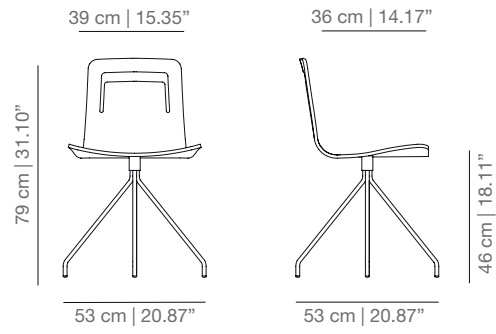

KLG_R swivel base