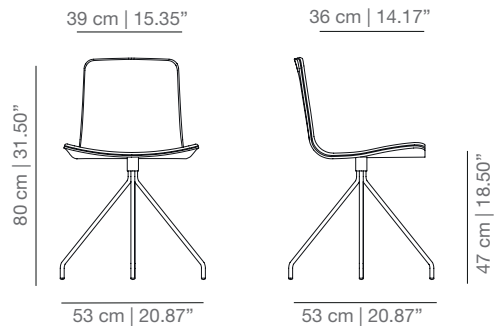

KLTCO_R swivel counter stool

KLTBAR_R swivel bar stool

STAINED / LACQUERED WITHOUT HANDLE

KL4P four legs base

KLG swivel base

KLBR casters base

KL4PU four star swivel base

KLTCO swivel counter stool

KLTBAR swivel bar stool

SMOOTH UPHOLSTERY

KL4PT four legs base

KLGT swivel base

KLBRt casters base

KL4PUT four star swivel base

KLTCOT swivel counter stool

KLTBART swivel bar stool