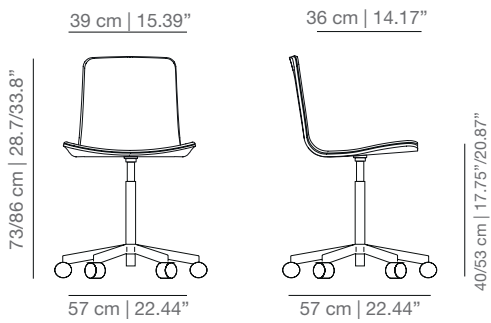

KLTCO_R swivel counter stool

KLTBAR_R swivel bar stool

STAINED / LACQUERED WITHOUT HANDLE

KL4P four legs base

KLG swivel base

KLBR casters base

KL4PU four star swivel base

KLTCO swivel counter stool

KLTBAR swivel bar stool

SMOOTH UPHOLSTERY

KL4PT four legs base

KLGT swivel base

KLBRt casters base

KL4PUT four star swivel base

KLTCOT swivel counter stool

KLTBART swivel bar stool