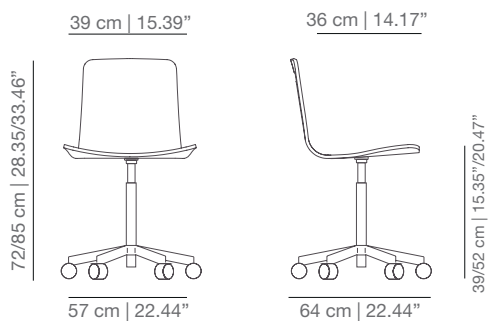

KLTCO_R swivel counter stool

KLTBAR_R swivel bar stool

STAINED / LACQUERED WITHOUT HANDLE

KL4P four legs base

KLG swivel base

KLBR casters base

KL4PU four star swivel base

KLTCO swivel counter stool

KLTBAR swivel bar stool

SMOOTH UPHOLSTERY

KL4PT four legs base

KLGT swivel base

KLBRt casters base

KL4PUT four star swivel base

KLTCOT swivel counter stool

KLTBART swivel bar stool