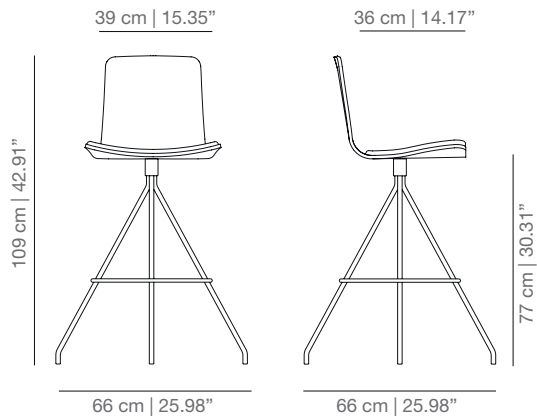

KLG_C swivel base without handle

KLBR_C casters base without handle

KL4PU_C four star swivel base without handle

KLTCO_C swivel counter stool base without handle

KLTBAR_C swivel bar stool base without handle