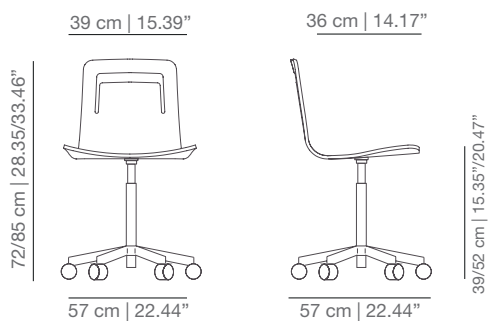

He was the recipient of the Prince Felipe Award for Business Excellence in 2008.

DIMENSIONS

STAINED / LACQUERED WITH HANDLE

KL4P_R four legs base

KLG_R swivel base

KLBR_R casters base

KL4PU_R four star swivel base