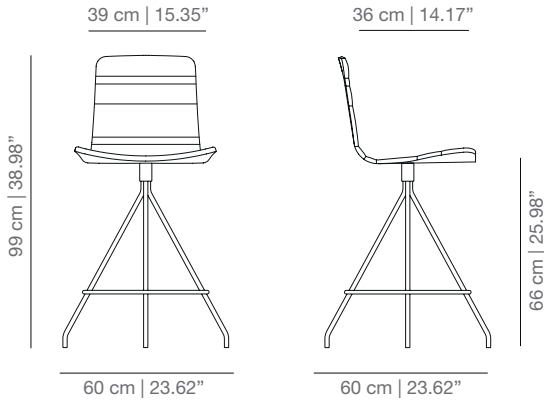

KLTBAR swivel bar stool

SMOOTH UPHOLSTERY

KL4PT four legs base

KLGT swivel base

KLBRt casters base

KL4PUT four star swivel base

KLTCOT swivel counter stool

KLTBART swivel bar stool

STITCHING WITH LINES UPHOLSTERY

KL4PB four legs base

KLGB swivel stool

KLBRB casters base

KL4PUB four star swivel base

KLTCOB swivel counter stool

KLTBARB swivel bar stool

SOFT UPHOLSTERY