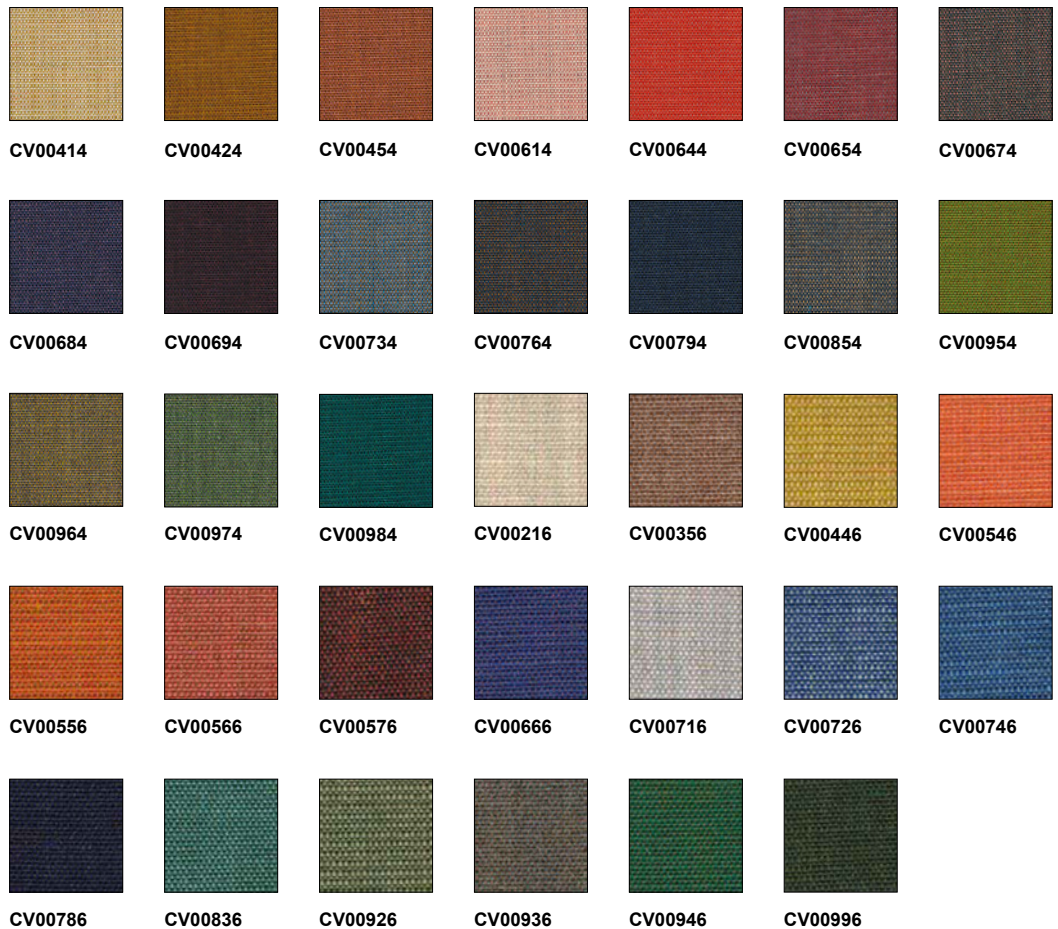

Kvadrat's Canvas has been
awarded the EU Ecolabel