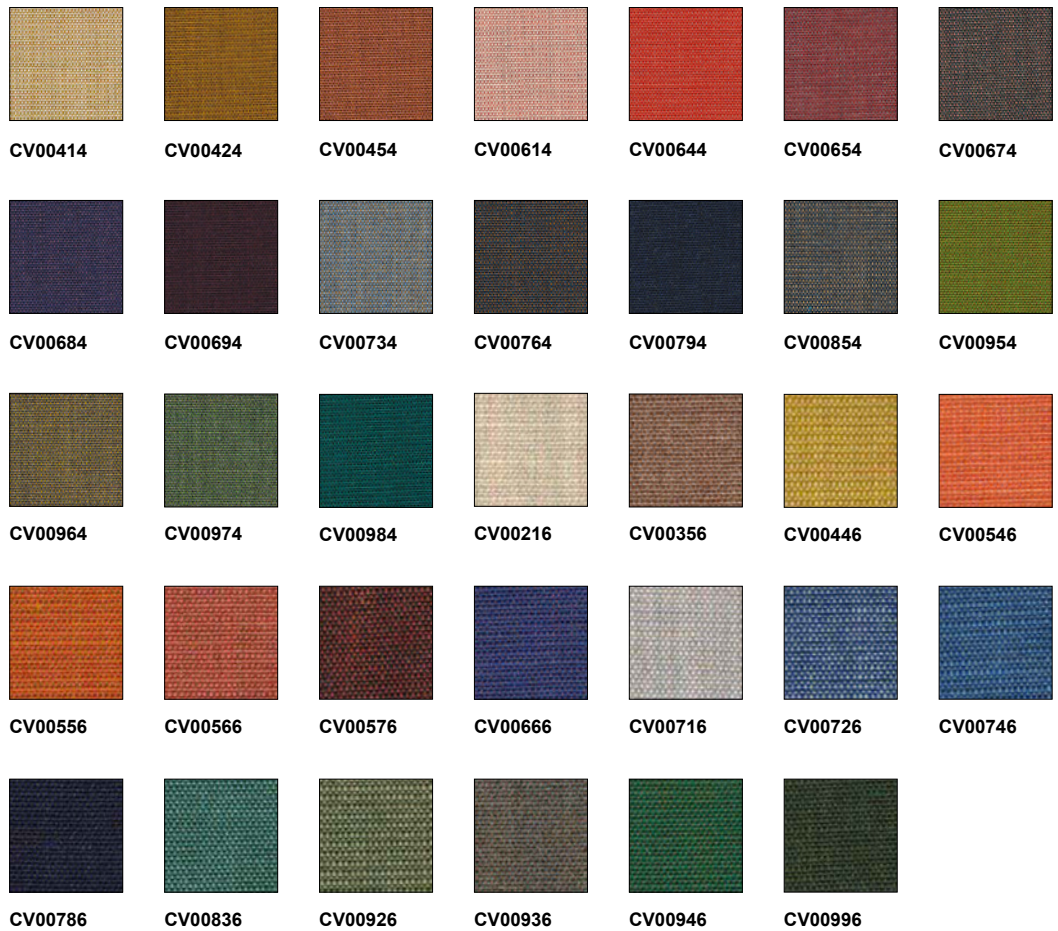

Kvadrat's Canvas has been
awarded the EU Ecolabel