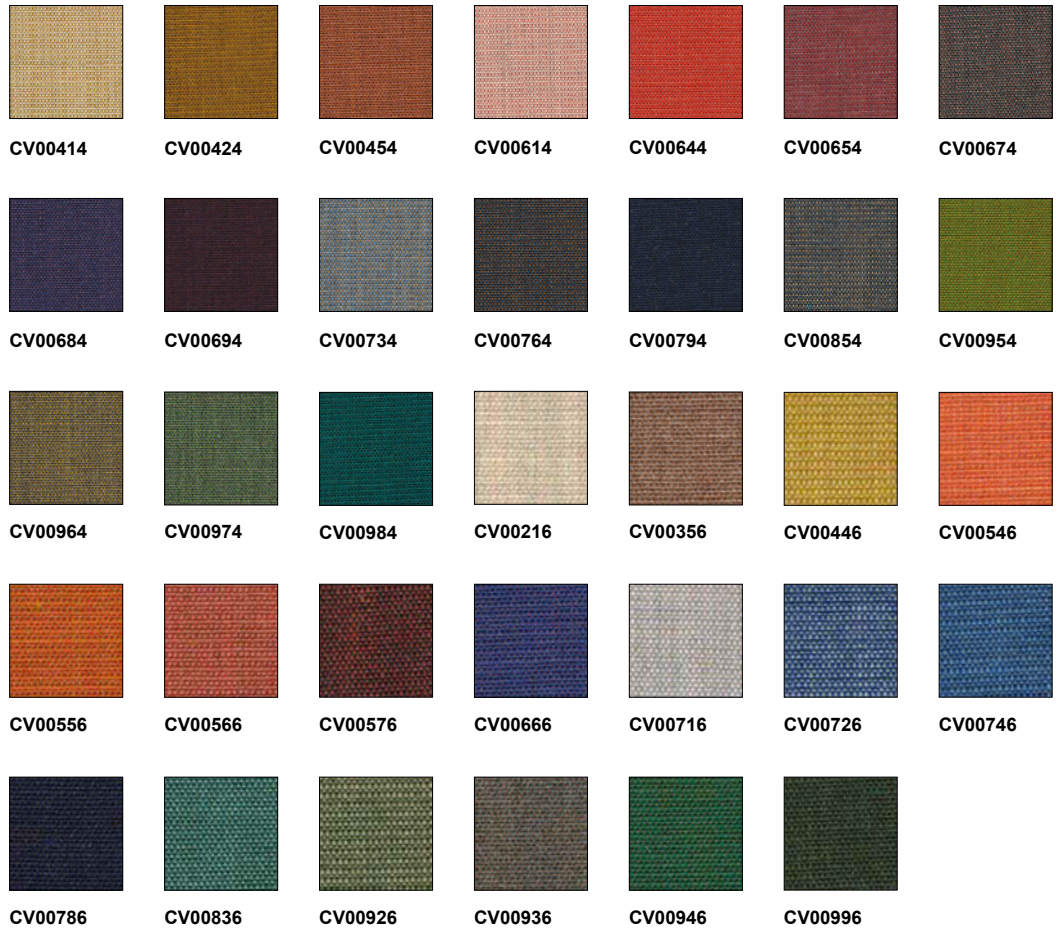

Kvadrat's Canvas has been
awarded the EU Ecolabel