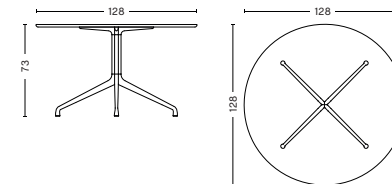

- ABOUT A TABLE -

- AAT 10 -

DIMENSIONS

L160 x W80 x H73 cm

L160 x W80 x H95 cm

L160 x W80 x H105 cm

L180 x W90 x H73 cm

L180 x W105 x H73 cm

- AAT 10 -

DIMENSIONS

L220 x W90 x H73 cm

L220 x W105 x H73 cm

L280 x W90 x H73 cm

L280 x W105 x H73 cm

- AAT 15 -

DIMENSIONS

L80 x W80 x H73 cm

L80 x W80 x H105 cm

- AAT 20 -

DIMENSIONS

Ø80 x H73 cm

Ø100 x H73 cm

Ø110 x H73 cm

Ø128 x H73 cm

Ø80 x H105 cm

- ABOUT A TABLE -

MATERIALS

AAT 10 + AAT 15 / 25 mm plywood tabletop with linoleum
or laminate with rounded edges

AAT 20 / 22 mm plywood tabletop with linoleum
or laminate with rounded edges