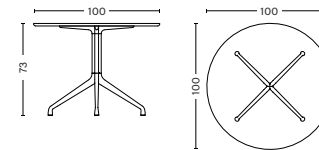

- ABOUT A TABLE -

- AAT 10 -

DIMENSIONS

L160 x W80 x H73 cm

L160 x W80 x H95 cm

L160 x W80 x H105 cm

L180 x W90 x H73 cm

L180 x W105 x H73 cm

- AAT 10 -

DIMENSIONS

L220 x W90 x H73 cm

L220 x W105 x H73 cm

L280 x W90 x H73 cm

L280 x W105 x H73 cm

- AAT 15 -

DIMENSIONS

L80 x W80 x H73 cm

L80 x W80 x H105 cm

- AAT 20 -

DIMENSIONS

Ø80 x H73 cm

Ø100 x H73 cm

Ø110 x H73 cm

Ø128 x H73 cm

Ø80 x H105 cm

- ABOUT A TABLE -

MATERIALS

AAT 10 + AAT 15 / 25 mm plywood tabletop with linoleum
or laminate with rounded edges

AAT 20 / 22 mm plywood tabletop with linoleum
or laminate with rounded edges