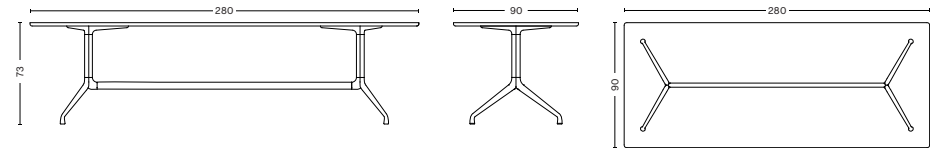

- ABOUT A TABLE -

- AAT 10 -

DIMENSIONS

L160 x W80 x H73 cm

L160 x W80 x H95 cm

L160 x W80 x H105 cm

L180 x W90 x H73 cm

L180 x W105 x H73 cm

- AAT 10 -

DIMENSIONS

L220 x W90 x H73 cm

L220 x W105 x H73 cm

L280 x W90 x H73 cm

L280 x W105 x H73 cm

- AAT 15 -

DIMENSIONS

L80 x W80 x H73 cm

L80 x W80 x H105 cm

- AAT 20 -

DIMENSIONS

Ø80 x H73 cm

Ø100 x H73 cm

Ø110 x H73 cm

Ø128 x H73 cm

Ø80 x H105 cm

- ABOUT A TABLE -

MATERIALS

AAT 10 + AAT 15 / 25 mm plywood tabletop with linoleum
or laminate with rounded edges

AAT 20 / 22 mm plywood tabletop with linoleum
or laminate with rounded edges