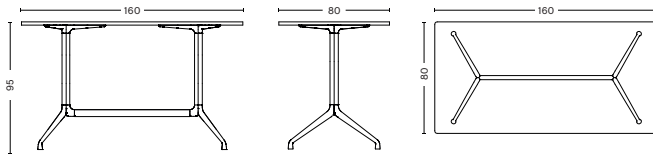

ABOUT A TABLE

DESIGN BY HEE WELLING & HAY

HAY

- ABOUT A TABLE -

ABOUT A TABLE

The About A Table shares the general versatility and design language as the rest of the family. The table features the same powder coated frame as many of the chairs in the series, and the organic curves and raised feet convey a similar light expression. The tables are available with round, square or rectangular tabletops, with the round tabletop resting on a centred frame, while the rectangular version has its legs positioned at both ends and has a cross-bar construction. About A Table is available in two heights and a wide range of dimensions, enabling you to create a unique solution to match your needs.

- ABOUT A TABLE -

- AAT 10 -

DIMENSIONS

L160 x W80 x H73 cm

L160 x W80 x H95 cm

L160 x W80 x H105 cm

L180 x W90 x H73 cm

L180 x W105 x H73 cm

- AAT 10 -

DIMENSIONS

L220 x W90 x H73 cm

L220 x W105 x H73 cm

L280 x W90 x H73 cm

L280 x W105 x H73 cm

- AAT 15 -

DIMENSIONS

L80 x W80 x H73 cm

L80 x W80 x H105 cm

- AAT 20 -

DIMENSIONS

Ø80 x H73 cm

Ø100 x H73 cm

Ø110 x H73 cm

Ø128 x H73 cm