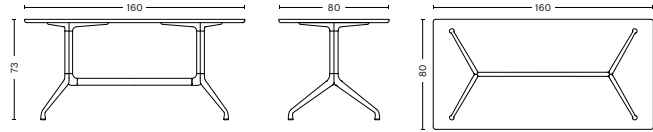

ABOUT A TABLE

DESIGN BY HEE WELLING & HAY

HAY

- ABOUT A TABLE -

ABOUT A TABLE

The About A Table shares the general versatility and design language as the rest of the family. The table features the same powder coated frame as many of the chairs in the series, and the organic curves and raised feet convey a similar light expression. The tables are available with round, square or rectangular tabletops, with the round tabletop resting on a centred frame, while the rectangular version has its legs positioned at both ends and has a cross-bar construction. About A Table is available in two heights and a wide range of dimensions, enabling you to create a unique solution to match your needs.

- ABOUT A TABLE -

- AAT 10 -

DIMENSIONS

L160 x W80 x H73 cm

L160 x W80 x H95 cm

L160 x W80 x H105 cm

L180 x W90 x H73 cm

L180 x W105 x H73 cm

- AAT 10 -

DIMENSIONS

L220 x W90 x H73 cm

L220 x W105 x H73 cm

L280 x W90 x H73 cm

L280 x W105 x H73 cm

- AAT 15 -

DIMENSIONS

L80 x W80 x H73 cm

L80 x W80 x H105 cm

- AAT 20 -

DIMENSIONS

Ø80 x H73 cm

Ø100 x H73 cm

Ø110 x H73 cm

Ø128 x H73 cm