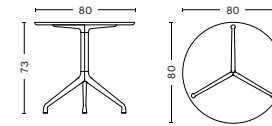

- ABOUT A TABLE -

- AAT 10 -

DIMENSIONS

L160 x W80 x H73 cm

L160 x W80 x H95 cm

L160 x W80 x H105 cm

L180 x W90 x H73 cm

L180 x W105 x H73 cm

- AAT 10 -

DIMENSIONS

L220 x W90 x H73 cm

L220 x W105 x H73 cm

L280 x W90 x H73 cm

L280 x W105 x H73 cm

- AAT 15 -

DIMENSIONS

L80 x W80 x H73 cm

L80 x W80 x H105 cm

- AAT 20 -

DIMENSIONS

Ø80 x H73 cm

Ø100 x H73 cm

Ø110 x H73 cm

Ø128 x H73 cm

Ø80 x H105 cm

- ABOUT A TABLE -

MATERIALS

AAT 10 + AAT 15 / 25 mm plywood tabletop with linoleum
or laminate with rounded edges

AAT 20 / 22 mm plywood tabletop with linoleum
or laminate with rounded edges