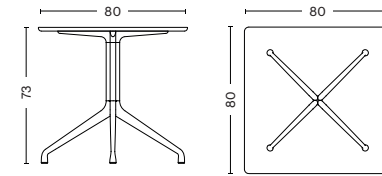

- ABOUT A TABLE -

- AAT 10 -

DIMENSIONS

L160 x W80 x H73 cm

L160 x W80 x H95 cm

L160 x W80 x H105 cm

L180 x W90 x H73 cm

L180 x W105 x H73 cm

- AAT 10 -

DIMENSIONS

L220 x W90 x H73 cm

L220 x W105 x H73 cm

L280 x W90 x H73 cm

L280 x W105 x H73 cm

- AAT 15 -

DIMENSIONS

L80 x W80 x H73 cm

L80 x W80 x H105 cm

- AAT 20 -

DIMENSIONS

Ø80 x H73 cm

Ø100 x H73 cm

Ø110 x H73 cm

Ø128 x H73 cm

Ø80 x H105 cm

- ABOUT A TABLE -

MATERIALS

AAT 10 + AAT 15 / 25 mm plywood tabletop with linoleum
or laminate with rounded edges

AAT 20 / 22 mm plywood tabletop with linoleum
or laminate with rounded edges