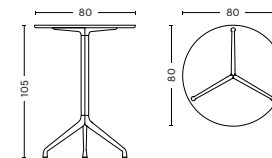

- ABOUT A TABLE -

- AAT 10 -

DIMENSIONS

L160 x W80 x H73 cm

L160 x W80 x H95 cm

L160 x W80 x H105 cm

L180 x W90 x H73 cm

L180 x W105 x H73 cm

- AAT 10 -

DIMENSIONS

L220 x W90 x H73 cm

L220 x W105 x H73 cm

L280 x W90 x H73 cm

L280 x W105 x H73 cm

- AAT 15 -

DIMENSIONS

L80 x W80 x H73 cm

L80 x W80 x H105 cm

- AAT 20 -

DIMENSIONS

Ø80 x H73 cm

Ø100 x H73 cm

Ø110 x H73 cm

Ø128 x H73 cm

Ø80 x H105 cm

- ABOUT A TABLE -

MATERIALS

AAT 10 + AAT 15 / 25 mm plywood tabletop with linoleum
or laminate with rounded edges

AAT 20 / 22 mm plywood tabletop with linoleum
or laminate with rounded edges