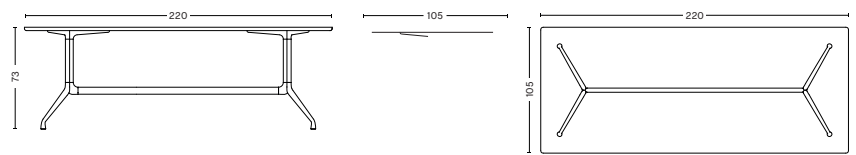

ABOUT A TABLE

DESIGN BY HEE WELLING & HAY

HAY

- ABOUT A TABLE -

ABOUT A TABLE

The About A Table shares the general versatility and design language as the rest of the family. The table features the same powder coated frame as many of the chairs in the series, and the organic curves and raised feet convey a similar light expression. The tables are available with round, square or rectangular tabletops, with the round tabletop resting on a centred frame, while the rectangular version has its legs positioned at both ends and has a cross-bar construction. About A Table is available in two heights and a wide range of dimensions, enabling you to create a unique solution to match your needs.

- ABOUT A TABLE -

- AAT 10 -

DIMENSIONS

L160 x W80 x H73 cm

L160 x W80 x H95 cm

L160 x W80 x H105 cm

L180 x W90 x H73 cm

L180 x W105 x H73 cm

- AAT 10 -

DIMENSIONS

L220 x W90 x H73 cm

L220 x W105 x H73 cm

L280 x W90 x H73 cm

L280 x W105 x H73 cm

- AAT 15 -

DIMENSIONS

L80 x W80 x H73 cm

L80 x W80 x H105 cm

- AAT 20 -

DIMENSIONS

Ø80 x H73 cm

Ø100 x H73 cm

Ø110 x H73 cm

Ø128 x H73 cm