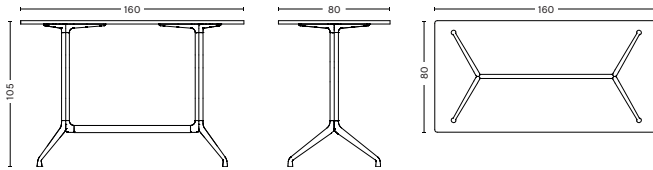

- ABOUT A TABLE -

- AAT 10 -

DIMENSIONS

L160 x W80 x H73 cm

L160 x W80 x H95 cm

L160 x W80 x H105 cm

L180 x W90 x H73 cm

L180 x W105 x H73 cm

- AAT 10 -

DIMENSIONS

L220 x W90 x H73 cm

L220 x W105 x H73 cm

L280 x W90 x H73 cm

L280 x W105 x H73 cm

- AAT 15 -

DIMENSIONS

L80 x W80 x H73 cm

L80 x W80 x H105 cm

- AAT 20 -

DIMENSIONS

Ø80 x H73 cm

Ø100 x H73 cm

Ø110 x H73 cm

Ø128 x H73 cm

Ø80 x H105 cm

- ABOUT A TABLE -

MATERIALS

AAT 10 + AAT 15 / 25 mm plywood tabletop with linoleum
or laminate with rounded edges

AAT 20 / 22 mm plywood tabletop with linoleum
or laminate with rounded edges