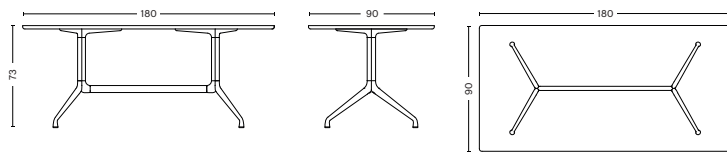

- ABOUT A TABLE -

- AAT 10 -

DIMENSIONS

L160 x W80 x H73 cm

L160 x W80 x H95 cm

L160 x W80 x H105 cm

L180 x W90 x H73 cm

L180 x W105 x H73 cm

- AAT 10 -

DIMENSIONS

L220 x W90 x H73 cm

L220 x W105 x H73 cm

L280 x W90 x H73 cm

L280 x W105 x H73 cm

- AAT 15 -

DIMENSIONS

L80 x W80 x H73 cm

L80 x W80 x H105 cm

- AAT 20 -

DIMENSIONS

Ø80 x H73 cm

Ø100 x H73 cm

Ø110 x H73 cm

Ø128 x H73 cm

Ø80 x H105 cm

- ABOUT A TABLE -

MATERIALS

AAT 10 + AAT 15 / 25 mm plywood tabletop with linoleum
or laminate with rounded edges

AAT 20 / 22 mm plywood tabletop with linoleum
or laminate with rounded edges