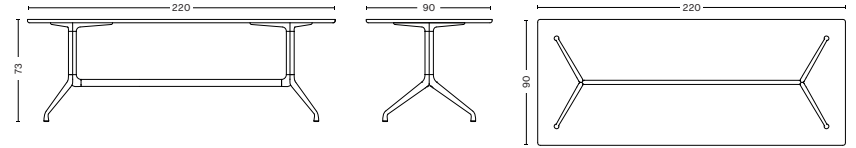

ABOUT A TABLE

DESIGN BY HEE WELLING & HAY

HAY

- ABOUT A TABLE -

ABOUT A TABLE

The About A Table shares the general versatility and design language as the rest of the family. The table features the same powder coated frame as many of the chairs in the series, and the organic curves and raised feet convey a similar light expression. The tables are available with round, square or rectangular tabletops, with the round tabletop resting on a centred frame, while the rectangular version has its legs positioned at both ends and has a cross-bar construction. About A Table is available in two heights and a wide range of dimensions, enabling you to create a unique solution to match your needs.

- ABOUT A TABLE -

- AAT 10 -

DIMENSIONS

L160 x W80 x H73 cm

L160 x W80 x H95 cm

L160 x W80 x H105 cm

L180 x W90 x H73 cm

L180 x W105 x H73 cm

- AAT 10 -

DIMENSIONS

L220 x W90 x H73 cm

L220 x W105 x H73 cm

L280 x W90 x H73 cm

L280 x W105 x H73 cm

- AAT 15 -

DIMENSIONS

L80 x W80 x H73 cm

L80 x W80 x H105 cm

- AAT 20 -

DIMENSIONS

Ø80 x H73 cm

Ø100 x H73 cm

Ø110 x H73 cm

Ø128 x H73 cm