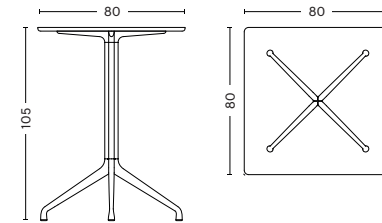

- ABOUT A TABLE -

- AAT 10 -

DIMENSIONS

L160 x W80 x H73 cm

L160 x W80 x H95 cm

L160 x W80 x H105 cm

L180 x W90 x H73 cm

L180 x W105 x H73 cm

- AAT 10 -

DIMENSIONS

L220 x W90 x H73 cm

L220 x W105 x H73 cm

L280 x W90 x H73 cm

L280 x W105 x H73 cm

- AAT 15 -

DIMENSIONS

L80 x W80 x H73 cm

L80 x W80 x H105 cm

- AAT 20 -

DIMENSIONS

Ø80 x H73 cm

Ø100 x H73 cm

Ø110 x H73 cm

Ø128 x H73 cm

Ø80 x H105 cm

- ABOUT A TABLE -

MATERIALS

AAT 10 + AAT 15 / 25 mm plywood tabletop with linoleum
or laminate with rounded edges

AAT 20 / 22 mm plywood tabletop with linoleum
or laminate with rounded edges