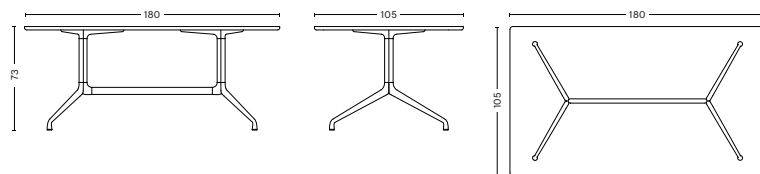

ABOUT A TABLE

DESIGN BY HEE WELLING & HAY

HAY

- ABOUT A TABLE -

ABOUT A TABLE

The About A Table shares the general versatility and design language as the rest of the family. The table features the same powder coated frame as many of the chairs in the series, and the organic curves and raised feet convey a similar light expression. The tables are available with round, square or rectangular tabletops, with the round tabletop resting on a centred frame, while the rectangular version has its legs positioned at both ends and has a cross-bar construction. About A Table is available in two heights and a wide range of dimensions, enabling you to create a unique solution to match your needs.

- ABOUT A TABLE -

- AAT 10 -

DIMENSIONS

L160 x W80 x H73 cm

L160 x W80 x H95 cm

L160 x W80 x H105 cm

L180 x W90 x H73 cm

L180 x W105 x H73 cm

- AAT 10 -

DIMENSIONS

L220 x W90 x H73 cm

L220 x W105 x H73 cm

L280 x W90 x H73 cm

L280 x W105 x H73 cm

- AAT 15 -

DIMENSIONS

L80 x W80 x H73 cm

L80 x W80 x H105 cm

- AAT 20 -

DIMENSIONS

Ø80 x H73 cm

Ø100 x H73 cm

Ø110 x H73 cm

Ø128 x H73 cm