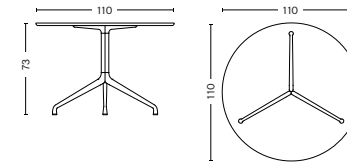

- ABOUT A TABLE -

- AAT 10 -

DIMENSIONS

L160 x W80 x H73 cm

L160 x W80 x H95 cm

L160 x W80 x H105 cm

L180 x W90 x H73 cm

L180 x W105 x H73 cm

- AAT 10 -

DIMENSIONS

L220 x W90 x H73 cm

L220 x W105 x H73 cm

L280 x W90 x H73 cm

L280 x W105 x H73 cm

- AAT 15 -

DIMENSIONS

L80 x W80 x H73 cm

L80 x W80 x H105 cm

- AAT 20 -

DIMENSIONS

Ø80 x H73 cm

Ø100 x H73 cm

Ø110 x H73 cm

Ø128 x H73 cm

Ø80 x H105 cm

- ABOUT A TABLE -

MATERIALS

AAT 10 + AAT 15 / 25 mm plywood tabletop with linoleum
or laminate with rounded edges

AAT 20 / 22 mm plywood tabletop with linoleum
or laminate with rounded edges