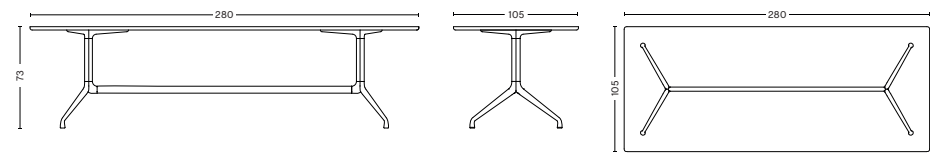

- ABOUT A TABLE -

- AAT 10 -

DIMENSIONS

L160 x W80 x H73 cm

L160 x W80 x H95 cm

L160 x W80 x H105 cm

L180 x W90 x H73 cm

L180 x W105 x H73 cm

- AAT 10 -

DIMENSIONS

L220 x W90 x H73 cm

L220 x W105 x H73 cm

L280 x W90 x H73 cm

L280 x W105 x H73 cm

- AAT 15 -

DIMENSIONS

L80 x W80 x H73 cm

L80 x W80 x H105 cm

- AAT 20 -

DIMENSIONS

Ø80 x H73 cm

Ø100 x H73 cm

Ø110 x H73 cm

Ø128 x H73 cm

Ø80 x H105 cm

- ABOUT A TABLE -

MATERIALS

AAT 10 + AAT 15 / 25 mm plywood tabletop with linoleum
or laminate with rounded edges

AAT 20 / 22 mm plywood tabletop with linoleum
or laminate with rounded edges