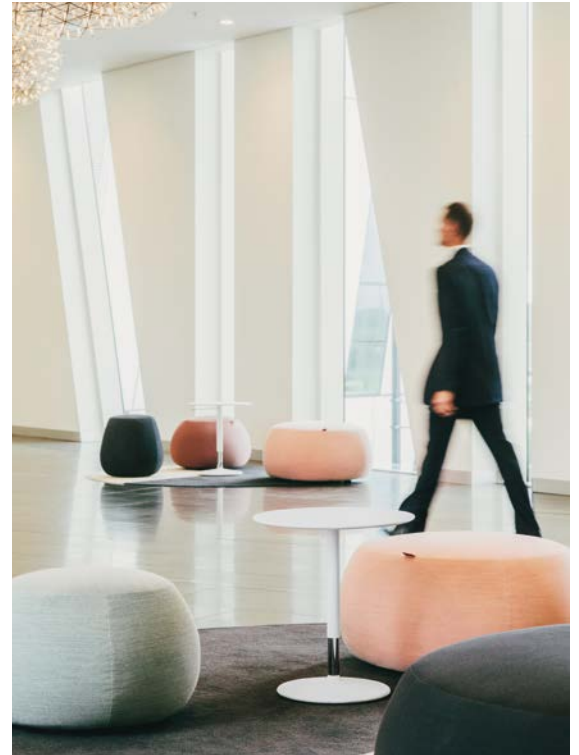

Pix

1 Office
Art. 3013, 3011, 3000
Art. 3050 Pix table

2 Kauai Restaurant
Barcelona, Spain,
Art. 3008, 3009

1