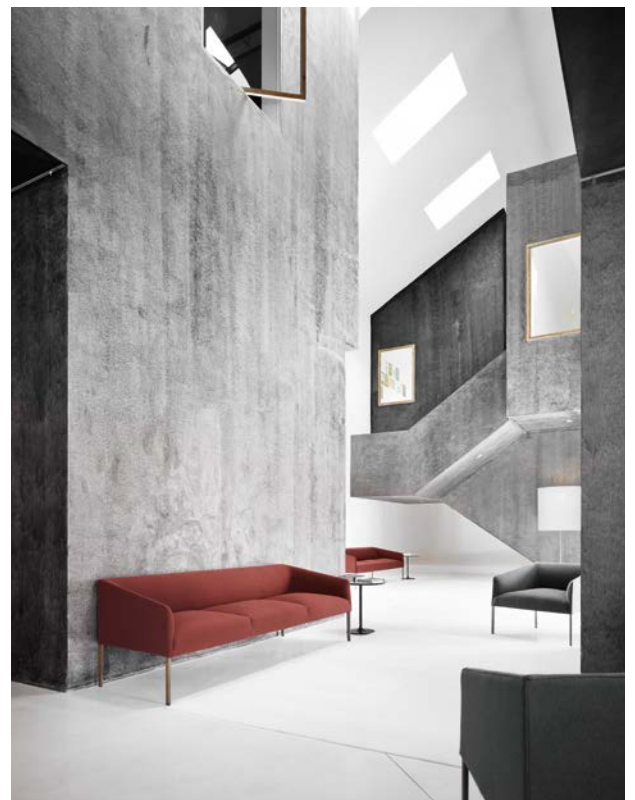

1 BDO Workplace
Brisbane, Australia
Art. 2705 Saari Ac

2 Casa dos Cubos,
Tomar, Portugal
Art. 2713, 2712, 2711
Art.0681 Dizzie

2