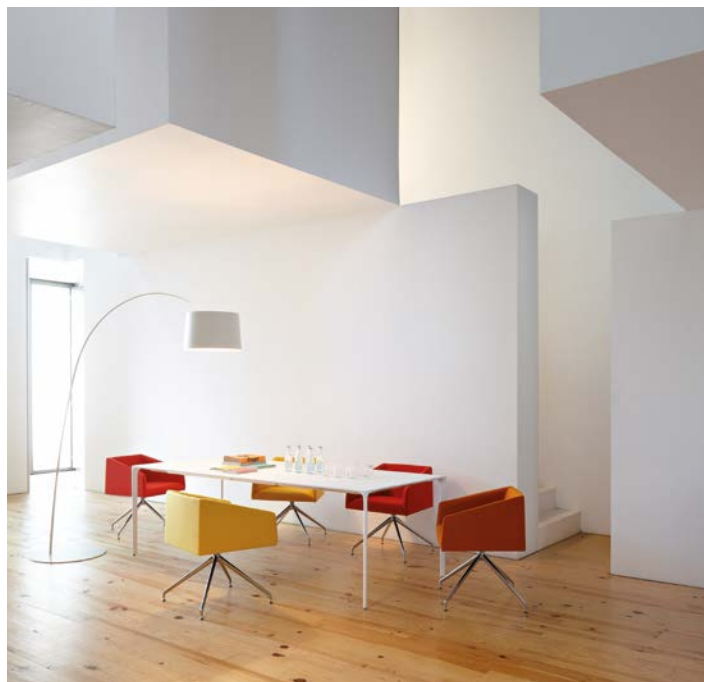

1

arper

1 Private residence
Pontevedra, Spain
Art. 2713
Art. 2010 Catifa 80
Art. 0681 Dizzie

2 Private residence
Lisbon, Portugal
Art. 2706
Art. 0806 Nuur

2