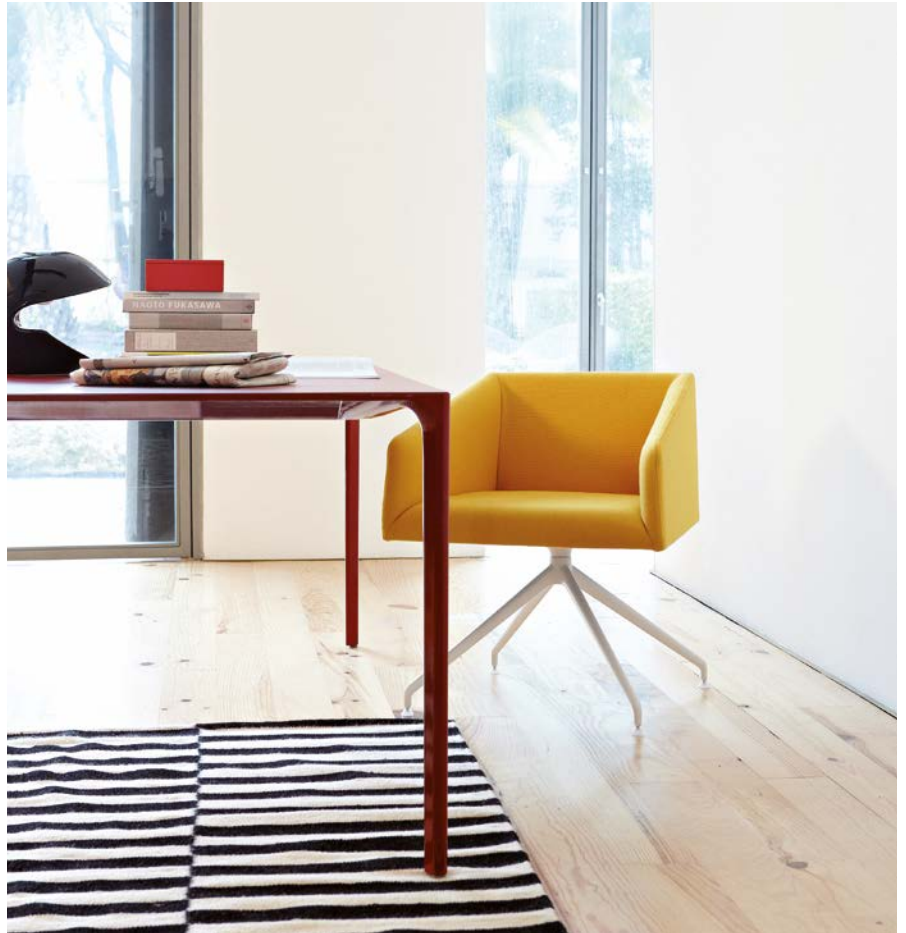

1

1 Private residence
Lisbon, Portugal
Art. 2706
Art. 0806 Nuur

2 Bar Baixa
Oporto, Portugal
Art. 2702 Saari AC
Art. 0801 Nuur