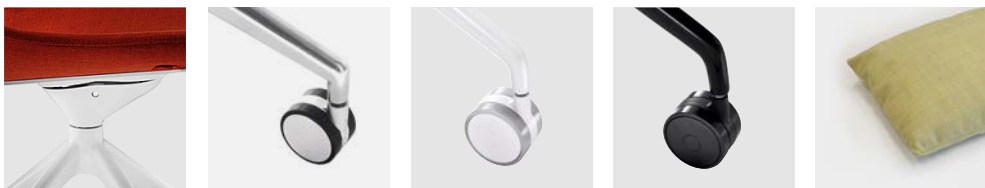

V39 — Matt Black powder-coated

L20 — Wood - Bleached oak

L21 — Wood - Wengé

L22 — Wood - Natural oak

L23 — Wood - Teak effect

arper

Options and accessories

1