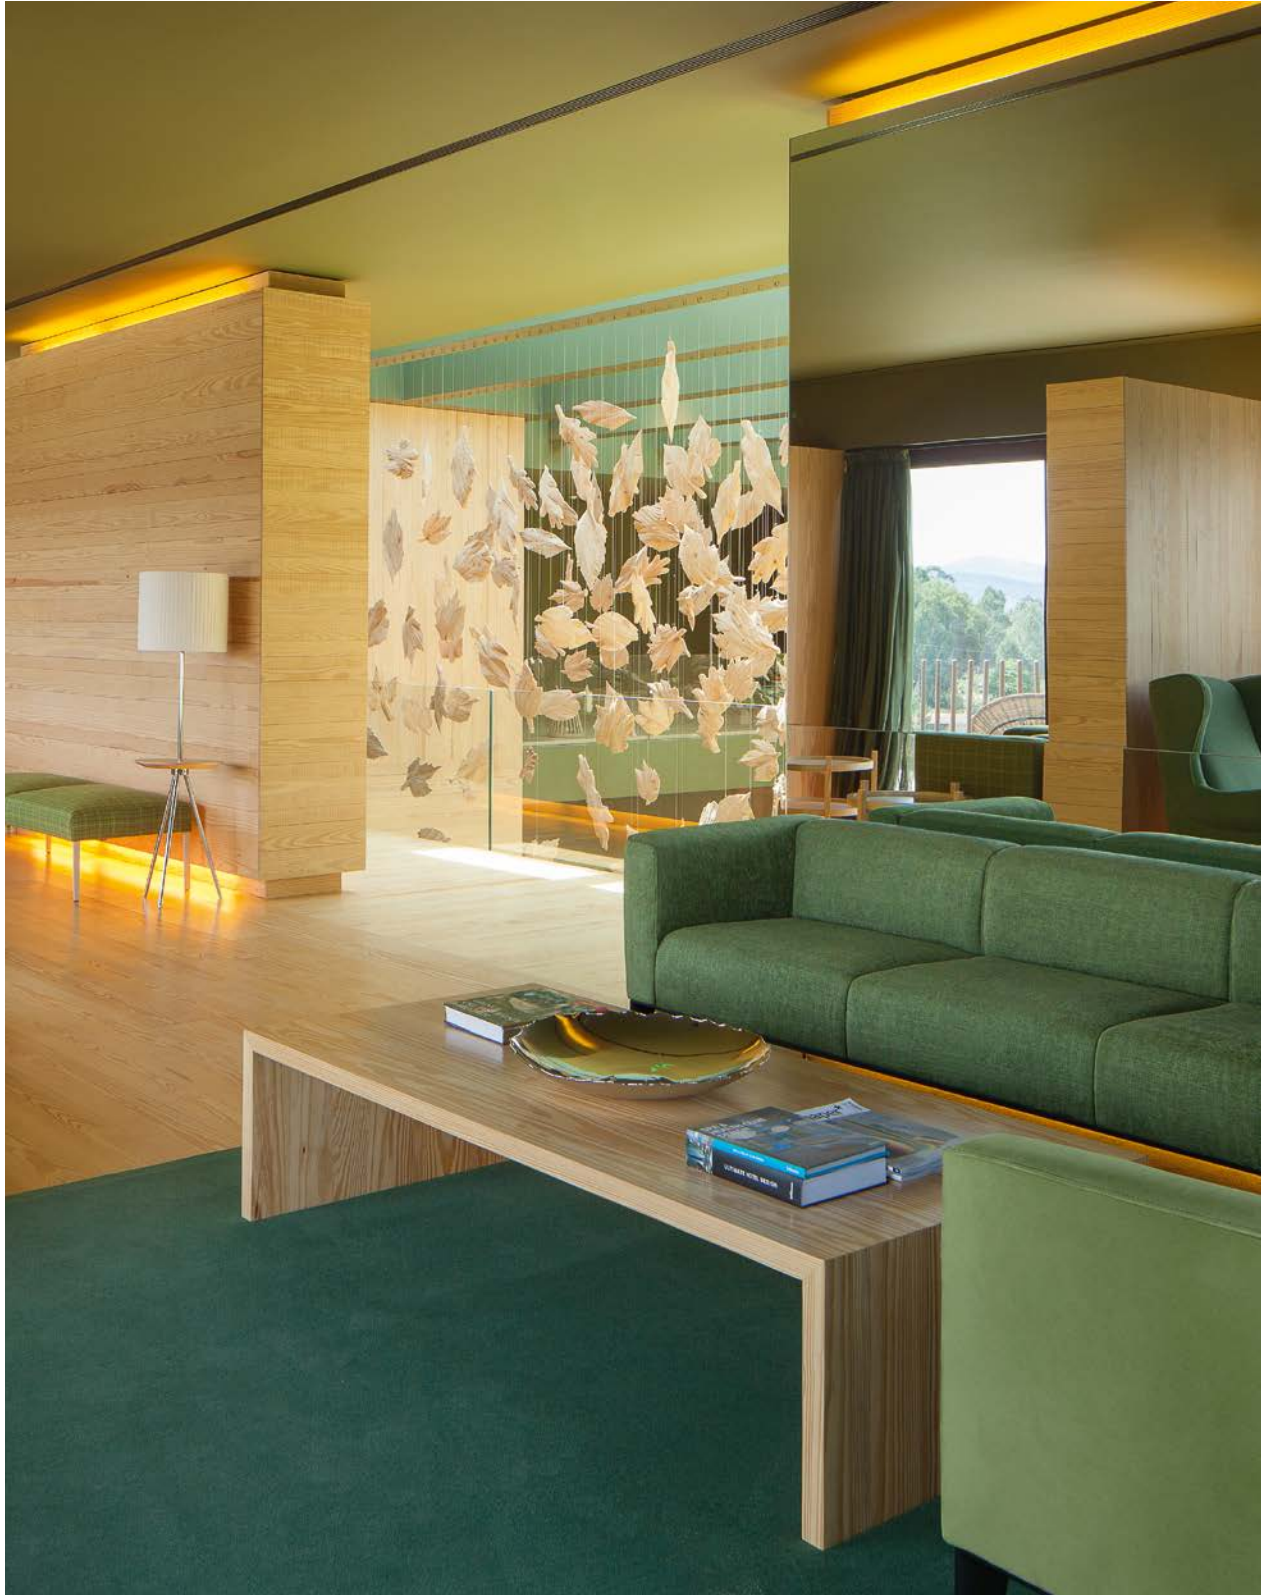

1 **Monverde Hotel**
Amarante, Portugal
Art. 1402

arper