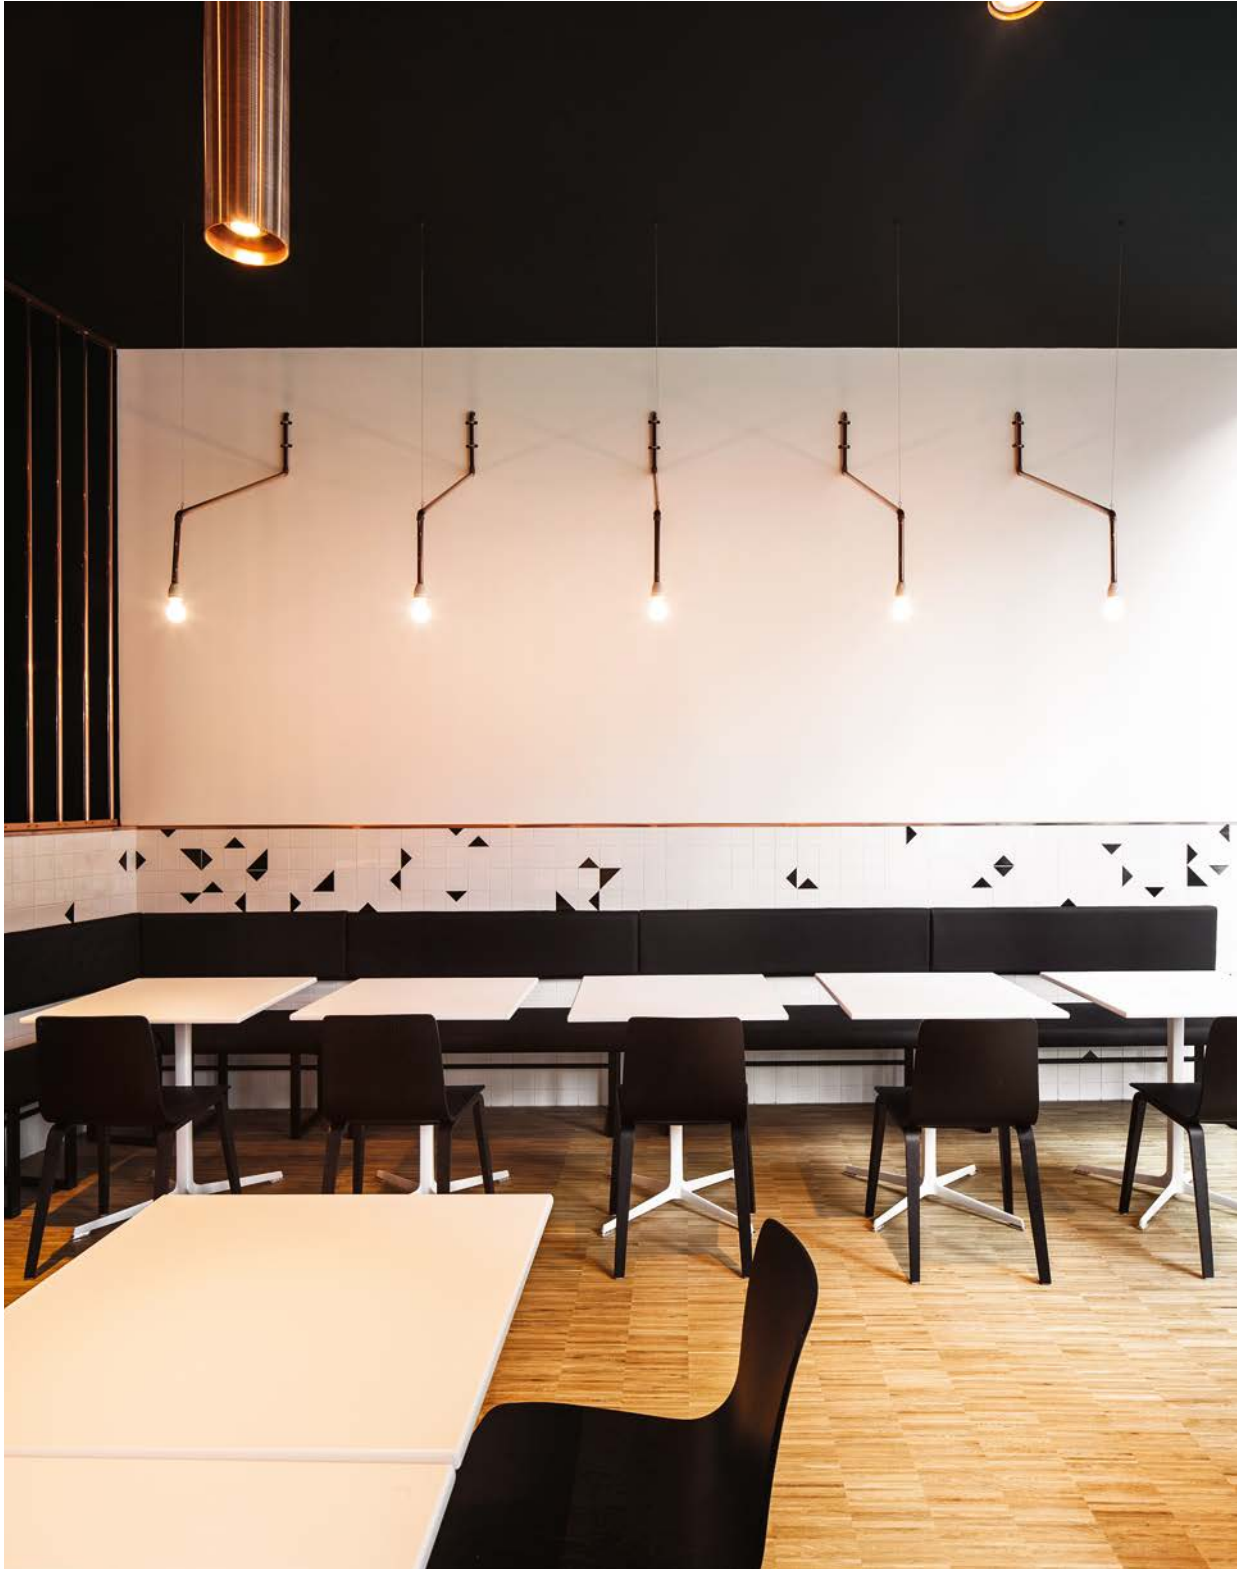

Bistro Luna
Sofia, Bulgaria
Art. 0965
Art. 3910 Aava