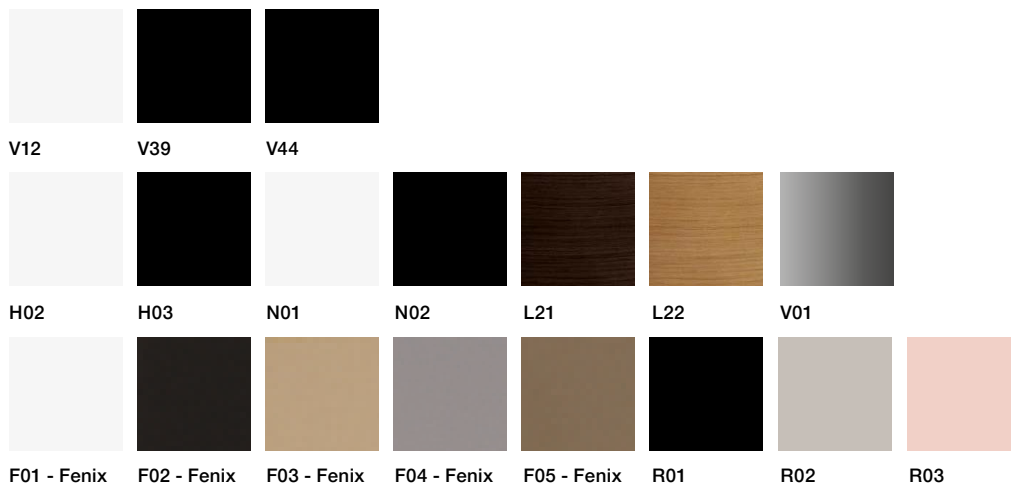

4

4

Type

- 1 Squared
- 2 Round
- 3 Rectangular
- 4 Trapezoidal
- 5 Soap shaped

arper

Base layout examples

Base finishes

V12 — Matt White powder-coated
 V39 — Matt Black powder-coated
 V44 — Matt Anthracite powder-coated

HPL top

H02 — Compact HPL white
 H03 — Compact HPL black

Melamine top

N01 — Melamine white
 N02 — Melamine black

Wood top

L21 — Venerred Wengé effect
 L22 — Veneered natural oak effect

Glass top

V01 — Smoked glass

Laminato Fenix® top

F01 — Laminato Fenix® white
 F02 — Laminato Fenix® black
 F03 — Laminato Fenix® Beige luxor
 F04 — Laminato Fenix® Efeso gray
 F05 — Laminato Fenix® Castoro ottawa

Forbo linoleum top

R01 — Forbo linoleum black
 R02 — Forbo linoleum Pebble gray
 R03 — Forbo linoleum Powder pink

V12

N01

F01

Base finishes

V12 — Matt White powder-coated

Top finishes

N01 — Melamine white