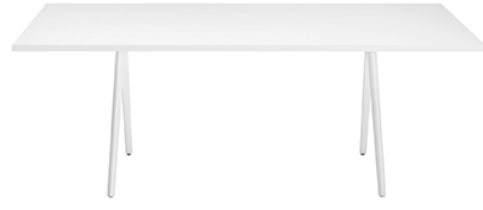

arper

2

3

Type

Meety

1

2

3

HPL top

H02 — Compact HPL white
 H03 — Compact HPL black

Melamine top

N01 — Melamine white
 N02 — Melamine black

Wood top

L21 — Venerred Wengé effect
 L22 — Veneered natural oak effect

Glass top

V01 — Smoked glass