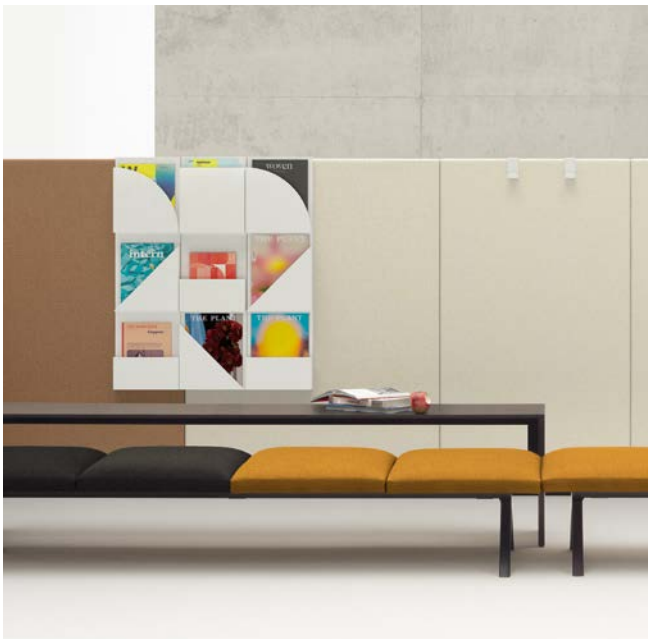

1 Art. 6433, 6434

Art. 2209 Cila
Art. 0635 Dizzie
Paravan

2 Art. 6433, 6443

Art. 2055 Catifa 53
Art. 5424 Meety

3 Art. 6433, 6434, 6438

Kiik
Paravan

3