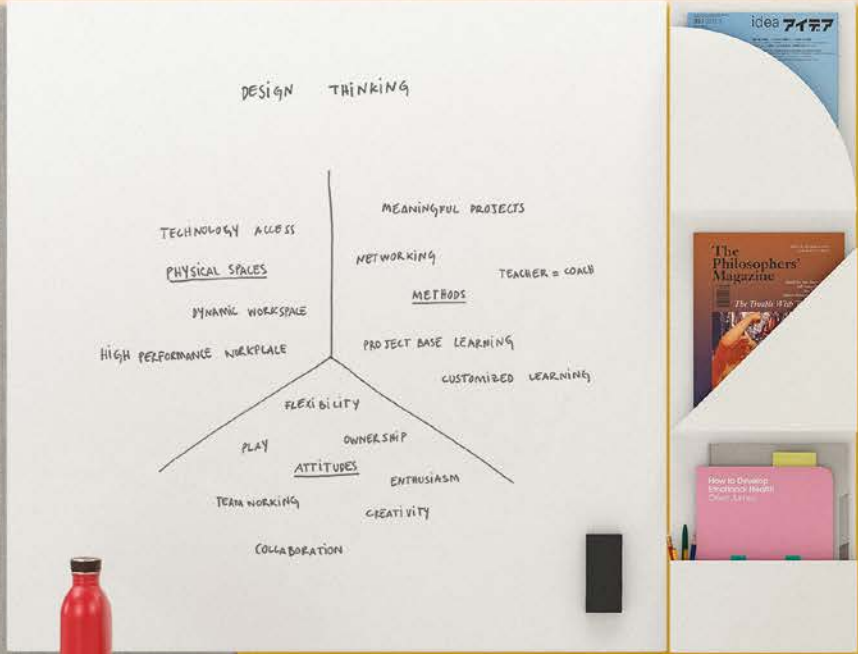

Paravan Mood

arper