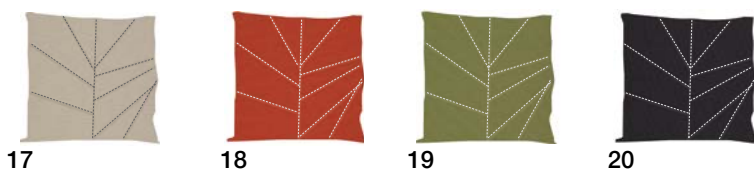

3 Private residence
Brooklyn, New York
Art. 4103, 4100 Cushions
Art. 2804, 2820, 2805 Loop
Art. 3000 Pix
Art. 3120 Catifa 53
Art. 0803 Nuur

1

2

3

4

5

arper

Tipo

- 1 Pleats
- 2 Owl
- 3 Gego
- 4 Lines
- 5 Leaf

Finishes

Cushions

Pleats

Owl

Gego

Lines

Leaf