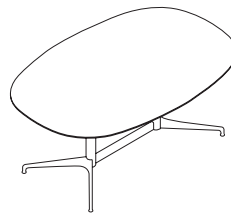

Depending on table shape and size, power can be accessed on the tabletop surface (as shown), or housed in access flaps embedded in the table.

Marble surface with a slim profile edge for a premium finish.

Sam Hecht and Kim Colin

Details and Features

Square edge

Profile edge

Castor and glide options

A range of heights, including standing height

Table top shapes for any environment

Easy access power options

Statement of Line

Civic comes in a variety of height, shape, and base configurations, and can be easily customised to address different needs.

Round

Soft Square

Oval

Trapezoid

O Shape

U Shape