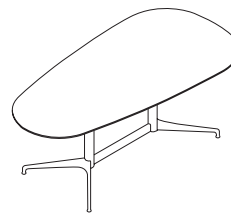

Sam Hecht and Kim Colin

Details and Features

Square edge

Profile edge

Castor and glide options

A range of heights, including standing height

Table top shapes for any environment

Easy access power options

Statement of Line

Civic comes in a variety of height, shape, and base configurations, and can be easily customised to address different needs.

Round

Soft Square

Oval

Trapezoid

O Shape

U Shape