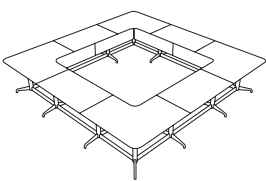

Sam Hecht and Kim Colin

Details and Features

Square edge

Profile edge

Castor and glide options

A range of heights, including standing height

Table top shapes for any environment

Easy access power options

Statement of Line

Civic comes in a variety of height, shape, and base configurations, and can be easily customised to address different needs.

Round

Soft Square

Oval

Trapezoid

O Shape

U Shape

Family Heights

Occasional	400 mm
Lounge	560 mm
Work	740 mm
Counter	900 mm
Standing	1050 mm

Environmental Highlights

Forest Stewardship Council®
PEFC™
SCS Indoor Air Quality™ Indoor Advantage

Certified
Certified
Gold