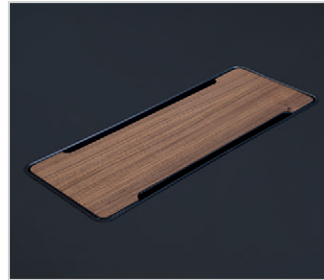

Design Story: Seeking Visual Calm

The modern world offers almost endless possibilities. It was a desire to find some quiet within this noise that drove designers Sam Hecht and Kim Colin to create the Civic Table range. It's an idea that began when they designed their furniture system for collaborative work. "We realised there was a need for tables that could deal with customisation and eclecticism – relevant for unique interiors but made from the same bones" says Hecht. He and Colin developed one table base that works for all uses without compromising function, cost or variety. The Civic family includes small tables for informal settings through to larger scale tables for more formal, conference-style environments. Comprehensive finishes including marble and lino tops allow Civic to have a more premium feel. The integration of power has been thoughtfully considered across the range.

Sam Hecht and Kim Colin

Details and Features

Square edge

Profile edge

Castor and glide options

A range of heights, including standing height

Table top shapes for any environment

Easy access power options

Statement of Line

Civic comes in a variety of height, shape, and base configurations, and can be easily customised to address different needs.

Round

Soft Square

Oval

Trapezoid

O Shape

U Shape