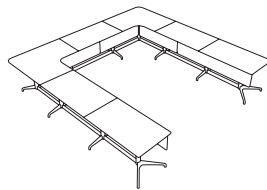

Sam Hecht and Kim Colin

Details and Features

Square edge

Profile edge

Castor and glide options

A range of heights, including standing height

Table top shapes for any environment

Easy access power options

Statement of Line

Civic comes in a variety of height, shape, and base configurations, and can be easily customised to address different needs.

Round

Soft Square

Oval

Trapezoid

O Shape

U Shape

Family Heights

Occasional	400 mm
Lounge	560 mm
Work	740 mm
Counter	900 mm
Standing	1050 mm

Environmental Highlights

Forest Stewardship Council®
PEFC™
SCS Indoor Air Quality™ Indoor Advantage

Certified
Certified
Gold