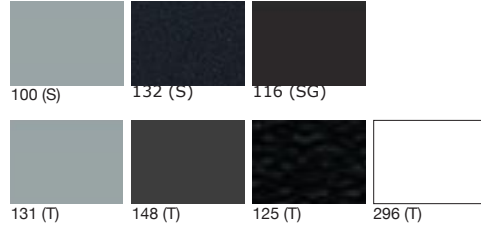

Delano Oak / DO

Logan Oak

Lindberg Eiken /

Ahorn / AH

Frame colours

296 (T) White

235 (T) Light Grey
Matt

100 (G) Grey Glossy

131 (T) Grey Matt

148 (T) Anthracite
(RAL 7016)

132 (G) Anthracite
Metallic

120 (T)
(Ral 9005)

116 (SG)

Chromed

*(S) Smooth
*(SG) Smooth semi-glossy
*(T) Textured

Seat colours

316

370

330

Trilogy Accessories

Linking catch

Modesty panel

Plinth
(counterweight)

Drawer