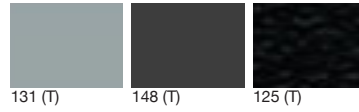

Delano Oak / DO

Logan Oak

Lindberg Eiken /

Ahorn / AH

Frame colours

296 (T) White

235 (T) Light Grey
Matt

100 (G) Grey Glossy

131 (T) Grey Matt

148 (T) Anthracite
(RAL 7016)

132 (G) Anthracite
Metallic

120 (T)
(Ral 9005)

116 (SG)

Chromed

*(S) Smooth
*(SG) Smooth semi-glossy
*(T) Textured

Seat colours

316

370

330

Trilogy Accessories

Linking catch

Modesty panel

Plinth
(counterweight)

Drawer