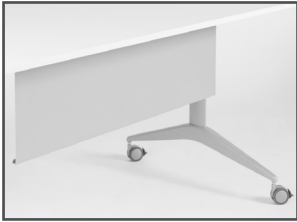

316

370

330

Trilogy Accessories

Linking catch

Modesty panel

Plinth
(counterweight)

Drawer