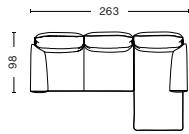

2 seater w cylindrical armrest
W176 x D98/SD63,5 x H93,5/SH42 cm

2 seater w reclining armrest
W176,0 x D98/SD63,5 x H93,5/SH42 cm

3 seater w cylindrical armrest
W255 x D98/SD63,5 x H93,5/SH42 cm

3 seater w reclining armrest
W255 x D98/SD63,5 x H93,5/SH42 cm

3 seater w cylindrical armrest
Chaise longue Left
W263 x D150/SD63,5 x H93,5/SH42 cm

3 seater w cylindrical armrest
Chaise longue Right
W263 x D150/SD63,5 x H93,5/SH42 cm

3 seater w reclining armrest
Chaise longue Left
W263 x D150/SD63,5 x H93,5/SH42 cm