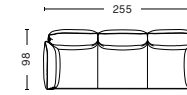

2 seater w cylindrical armrest
W176 x D98/SD63,5 x H93,5/SH42 cm

2 seater w reclining armrest
W176,0 x D98/SD63,5 x H93,5/SH42 cm

3 seater w cylindrical armrest
W255 x D98/SD63,5 x H93,5/SH42 cm

3 seater w reclining armrest
W255 x D98/SD63,5 x H93,5/SH42 cm