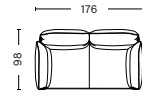

2 seater w cylindrical armrest
W176 x D98/SD63,5 x H93,5/SH42 cm

2 seater w reclining armrest
W176,0 x D98/SD63,5 x H93,5/SH42 cm

3 seater w cylindrical armrest
W255 x D98/SD63,5 x H93,5/SH42 cm

3 seater w reclining armrest
W255 x D98/SD63,5 x H93,5/SH42 cm