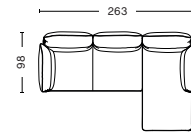

2 seater w cylindrical armrest
W176 x D98/SD63,5 x H93,5/SH42 cm

2 seater w reclining armrest
W176,0 x D98/SD63,5 x H93,5/SH42 cm

3 seater w cylindrical armrest
W255 x D98/SD63,5 x H93,5/SH42 cm

3 seater w reclining armrest
W255 x D98/SD63,5 x H93,5/SH42 cm

3 seater w cylindrical armrest
Chaise longue Left
W263 x D150/SD63,5 x H93,5/SH42 cm

3 seater w cylindrical armrest
Chaise longue Right
W263 x D150/SD63,5 x H93,5/SH42 cm

3 seater w reclining armrest
Chaise longue Left
W263 x D150/SD63,5 x H93,5/SH42 cm