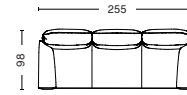

2 seater w cylindrical armrest
W176 x D98/SD63,5 x H93,5/SH42 cm

2 seater w reclining armrest
W176,0 x D98/SD63,5 x H93,5/SH42 cm

3 seater w cylindrical armrest
W255 x D98/SD63,5 x H93,5/SH42 cm

3 seater w reclining armrest
W255 x D98/SD63,5 x H93,5/SH42 cm