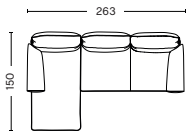

2 seater w cylindrical armrest
W176 x D98/SD63,5 x H93,5/SH42 cm

2 seater w reclining armrest
W176,0 x D98/SD63,5 x H93,5/SH42 cm

3 seater w cylindrical armrest
W255 x D98/SD63,5 x H93,5/SH42 cm

3 seater w reclining armrest
W255 x D98/SD63,5 x H93,5/SH42 cm

3 seater w cylindrical armrest
Chaise longue Left
W263 x D150/SD63,5 x H93,5/SH42 cm

3 seater w cylindrical armrest
Chaise longue Right
W263 x D150/SD63,5 x H93,5/SH42 cm

3 seater w reclining armrest
Chaise longue Left
W263 x D150/SD63,5 x H93,5/SH42 cm