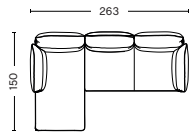

2 seater w cylindrical armrest
W176 x D98/SD63,5 x H93,5/SH42 cm

2 seater w reclining armrest
W176,0 x D98/SD63,5 x H93,5/SH42 cm

3 seater w cylindrical armrest
W255 x D98/SD63,5 x H93,5/SH42 cm

3 seater w reclining armrest
W255 x D98/SD63,5 x H93,5/SH42 cm

3 seater w cylindrical armrest
Chaise longue Left
W263 x D150/SD63,5 x H93,5/SH42 cm

3 seater w cylindrical armrest
Chaise longue Right
W263 x D150/SD63,5 x H93,5/SH42 cm

3 seater w reclining armrest
Chaise longue Left
W263 x D150/SD63,5 x H93,5/SH42 cm