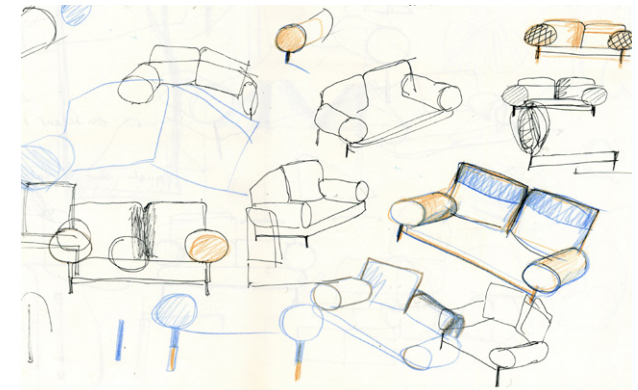

PANDARINE

DESIGN BY INGA SEMPÉ

HAY

PANDARINE

Inga Sempé's Pandarine fuses the luxurious comfort of a bed with the versatility of a modular sofa in an elegant and versatile design.

The armrests come either in a cylindrical form, or with a reclining design that can be adjusted individually in the same way as the metal-hinged backrests. This gives Pandarine the ability to transform into a unified, mattress-like surface where the backrests serve as huge, soft pillows. Constructed using a combination of Nozag springs, foam, and wadding, Pandarine is designed to provide exceptional comfort in any number of sitting or lying positions. Available in two- and three-seater versions with options for additional chaise longues and corner modules, its range of textiles and configurations give it great flexibility for use in a variety of private and public contexts.

DYNAMIC COMFORT

Pandarine is a highly functional sofa. With ample, generous seating space and fully adjustable backrests and armrests, it enables users to create the ideal environment for whatever they are doing.

It is also an extremely comfortable sofa, constructed using a combination of Nozag springs, foam, and wadding. And unlike most pieces of luxuriously comfortable furniture, Pandarine has a light and elegant profile. This sofa works well in a home setting where the sofa or living room is the centerpiece for family life, as it can be adjusted to suit any kind of activity, from taking a nap, to sitting and chatting with friends, to studying or working from home, to watching TV.