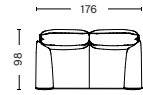

2 seater w cylindrical armrest
W176 x D98/SD63,5 x H93,5/SH42 cm

2 seater w reclining armrest
W176,0 x D98/SD63,5 x H93,5/SH42 cm

3 seater w cylindrical armrest
W255 x D98/SD63,5 x H93,5/SH42 cm

3 seater w reclining armrest
W255 x D98/SD63,5 x H93,5/SH42 cm