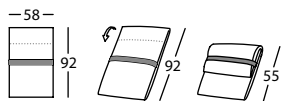

317.29.FK

MOUSSE ALMOHADA PLEGABLE 58X92/55 C/CINTA
MOUSSE FOLDABLE CUSHION 58X92/55 W/ TAPE
MOUSSE OREILLER COUSSIN 58X92/55 C/ TAPE

0,02 m³ / 1 Pack. / 1,9 kg

317.25.EH