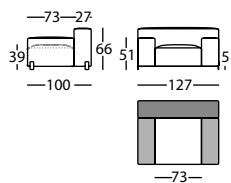

MOUSSE by Rafa García, 2018

BRAZOS BAJOS / LOW ARMS / BRAS BAS

Brazos 73 / Arms 73 / Bras 73

317.11.N.BB1

MOUSSE SILLON 127 BRAZO 73 BAJO
MOUSSE ARMCHAIR 127 LOW ARM 73
MOUSSE FAUTEUIL 127 BRAS 73 BAS

0,84 m³ / 1 Pack. / 59,2 kg