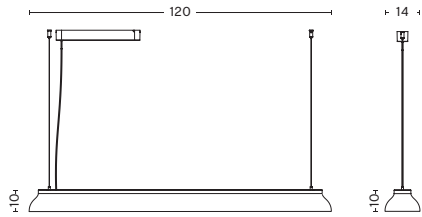

LIGHT SOURCE

INTEGRATED LED, 28W 2300lm 3000K Warm White

PRICES

Please see separate Lighting News price sheet

- PC LINEAR -

DIMENSIONS

PC LINEAR
H10 x L120 x W14 cm

COLOURS