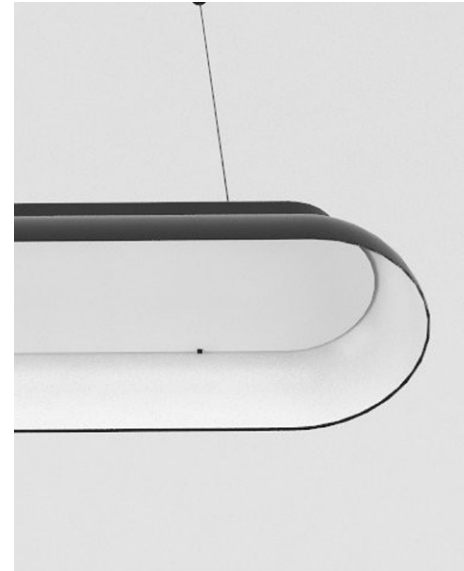

PC LINEAR

DESIGN BY PIERRE CHARPIN

HAY

– PC LINEAR –

PC LINEAR

The newest addition to Pierre Charpin's iconic collection of PC Lights, the PC Linear shares its sleek, monolithic aesthetic with the rest of the line. Concealing its technological elements inside the shade, it has an elegant contemporary silhouette that works well in both domestic and professional environments. The tulip-shaped form of its shade is a visual link between the PC Linear and the other lights in the PC Family, resulting in an appealing aesthetic harmony.

DESIGN HIGHLIGHTS

PC Linear is the first linear suspension lamp in the HAY Lighting Collection. This typology of light is ideal for meeting spaces, conference tables, or even a kitchen area in a domestic or professional setting. In terms of functionality, PC Linear is extremely flexible. It offers a uniform dissipation of light, and is adjustable in both height and brightness, so it can be used to satisfy any condition or requirement.

- PC LINEAR -

MATERIALS

SHADE / Stamped aluminum with a wet spray finish

DIFFUSER / Extruded and injection moulded polycarbonat (PC)

CEILING CANOPY / Injection moulded ABS

CABLE / 400 cm silicone power cable

LIGHT SOURCE

INTEGRATED LED, 28W 2300lm 3000K Warm White

PRICES

Please see separate Lighting News price sheet

- PC LINEAR -

DIMENSIONS

PC LINEAR
H10 x L120 x W14 cm

COLOURS