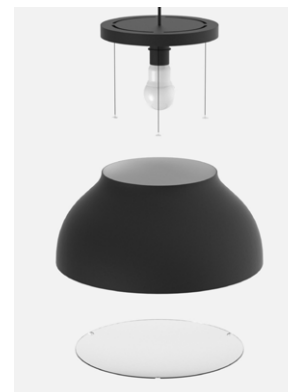

PC LINEAR

DESIGN BY PIERRE CHARPIN

HAY

– PC LINEAR –

PC LINEAR

The newest addition to Pierre Charpin's iconic collection of PC Lights, the PC Linear shares its sleek, monolithic aesthetic with the rest of the line. Concealing its technological elements inside the shade, it has an elegant contemporary silhouette that works well in both domestic and professional environments. The tulip-shaped form of its shade is a visual link between the PC Linear and the other lights in the PC Family, resulting in an appealing aesthetic harmony.

PIERRE CHARPIN

Trained as an artist, Pierre Charpin has devoted himself to furniture and object design since the early 1990s. His approach to design is strongly influenced by his artistic background. Pierre's research on form and color characterize his work and can be seen in both, limited edition products and industrial products like the PC lamp. The use of a simple vocabulary and elementary forms is a constant aspect in his work, as well as the desire to offer sensual objects. Drawing, which he practices as a starting point for his designs, is an essential part of his creative process. Pierre Charpin's pieces have been included in exhibitions around the world and are held in many museum collections. He was elected Designer of the Year 2017 at Maison & Objet. For HAY he has made the PC Task Light, PC Portable, PC Table, PC Pendant, and the PC Linear.

DESIGN HIGHLIGHTS

PC Linear is the first linear suspension lamp in the HAY Lighting Collection. This typology of light is ideal for meeting spaces, conference tables, or even a kitchen area in a domestic or professional setting. In terms of functionality, PC Linear is extremely flexible. It offers a uniform dissipation of light, and is adjustable in both height and brightness, so it can be used to satisfy any condition or requirement.