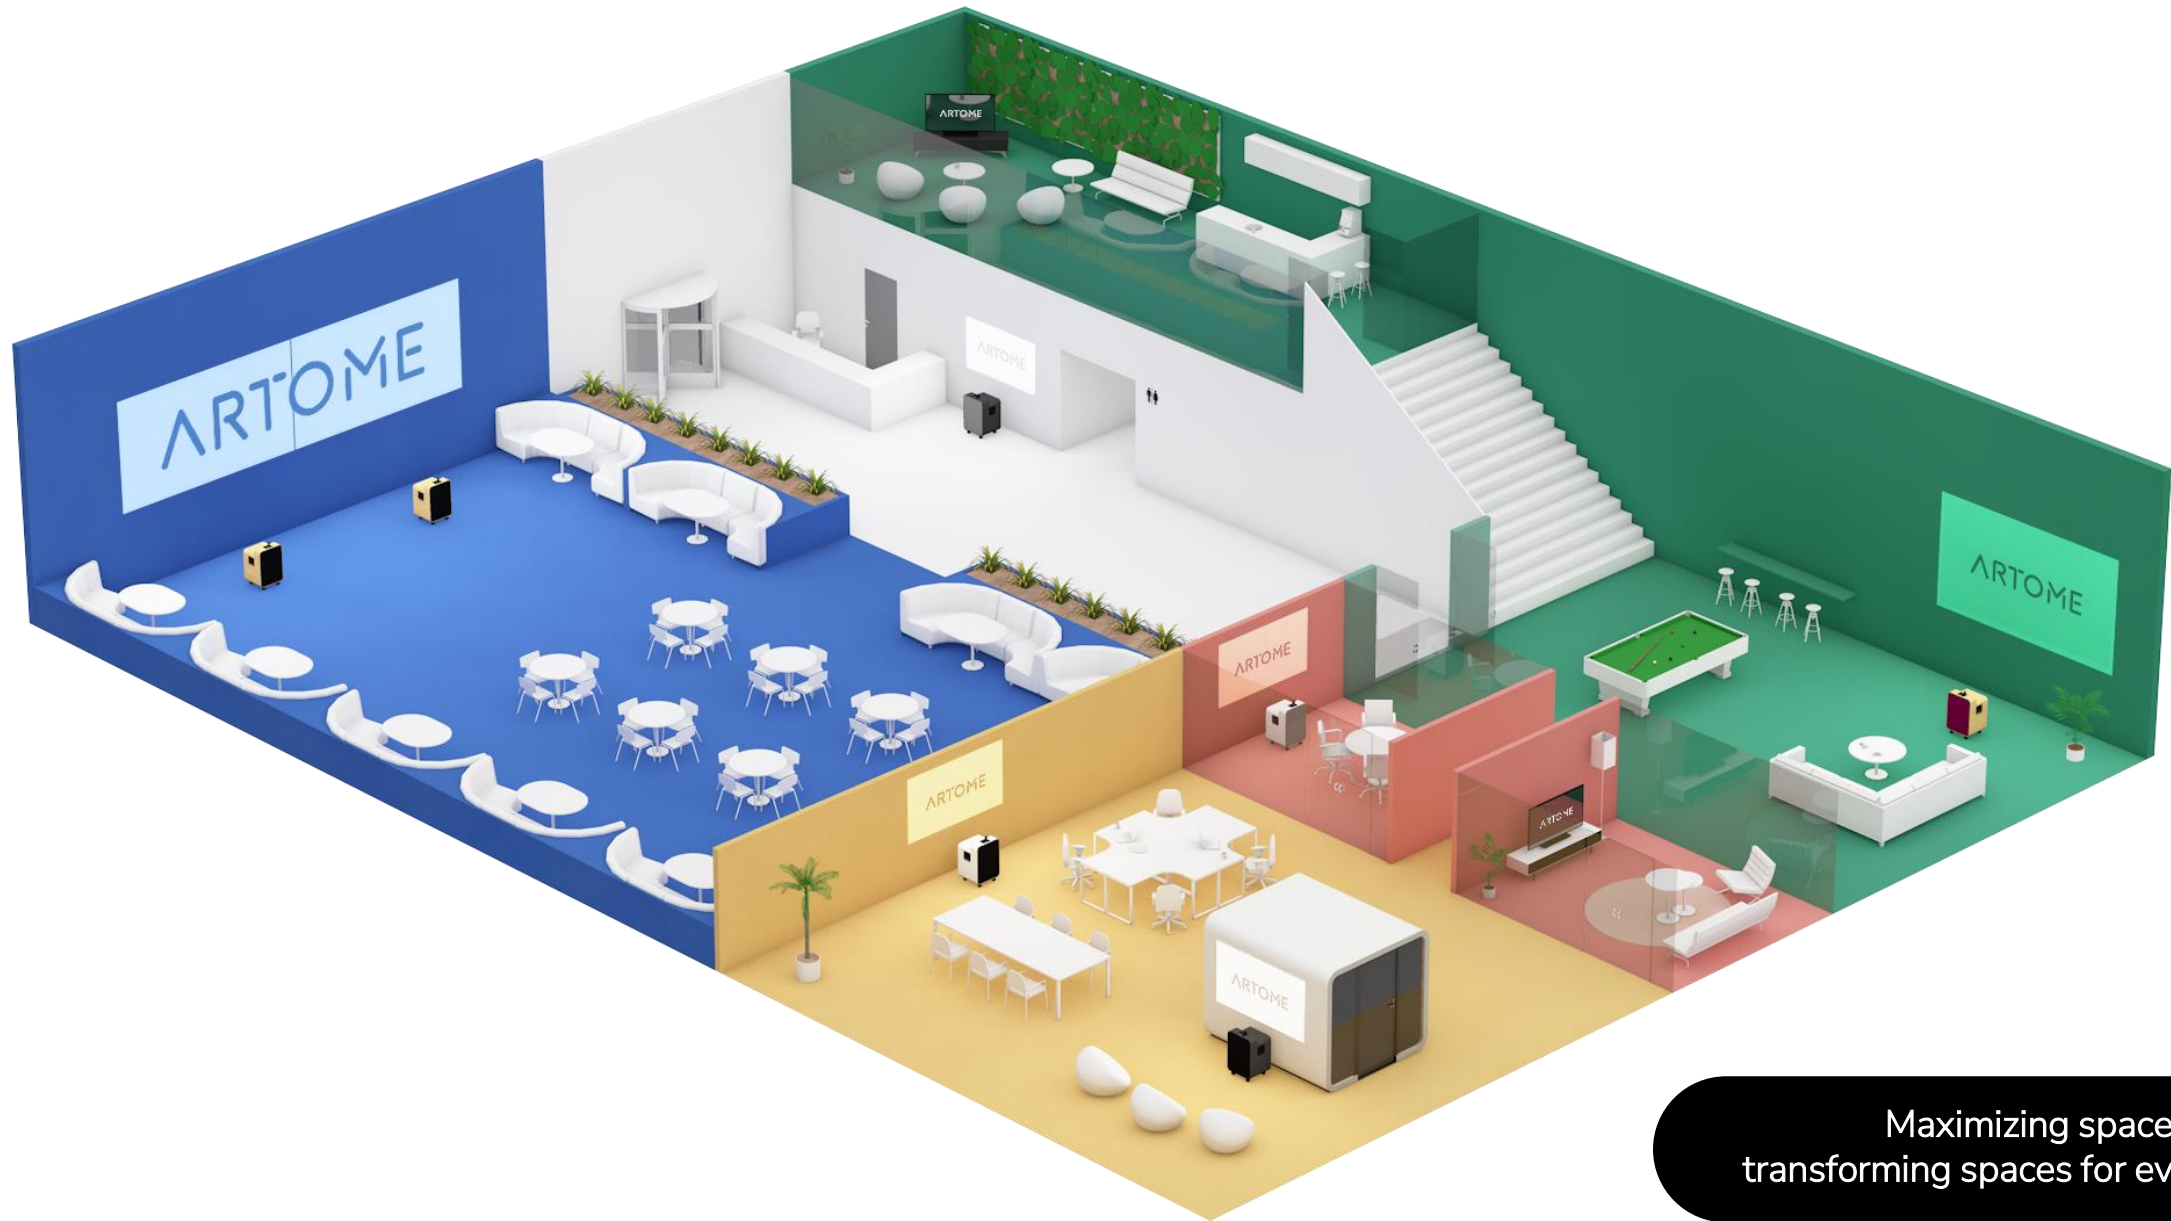

Maximizing space utilization by transforming spaces for evolving needs.