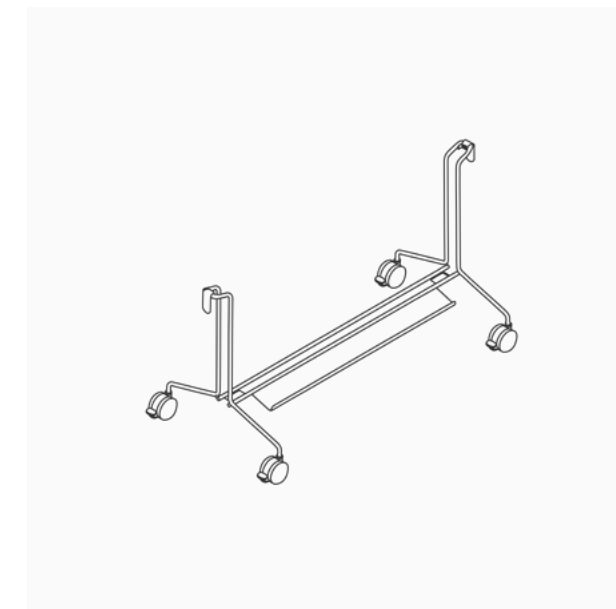

Easels and Wall Rails

Mobile Easel Base

Height: 498mm
Width: 914mm
Depth: 432mm