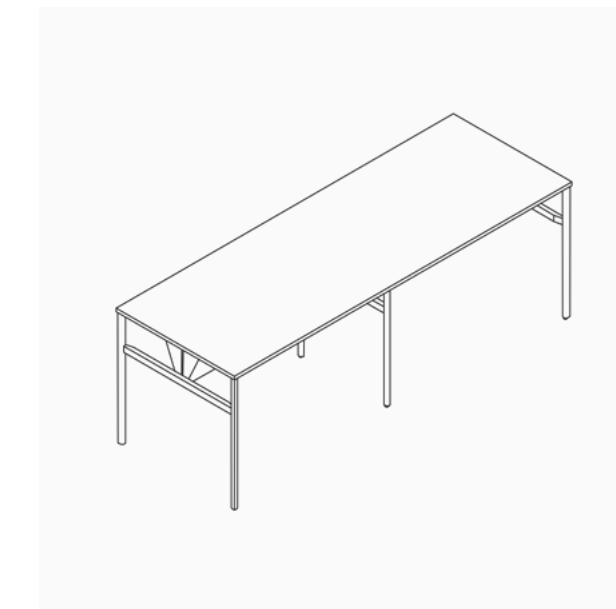

### OE1 Communal Table, Two Piece, Single-Sided

Height: 900, 1100mm  
Width: 3000, 3600, 4800mm  
Depth: 533mm

### OE1 Communal Table, Metal Screen, Single-Sided

Height: 75mm above surface,  
255mm below surface  
Width: 1500, 1800, 2400, 3000,  
3600, 4800mm

### OE1 Communal Table, Fabric Screen, Single-Sided

Height: 320mm  
Width: 1500, 1800, 2400mm

### OE1 Communal Table, One Piece, Double-Sided

Height: 900, 1100mm  
Width: 1500, 1800, 2400mm  
Depth: 762, 1067mm