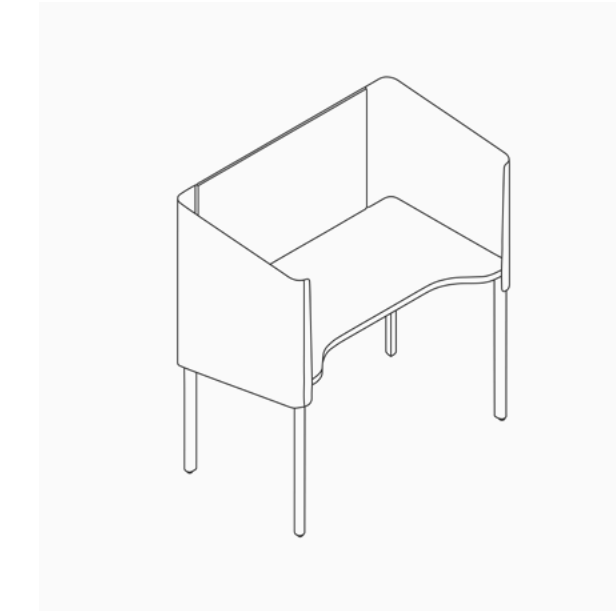

Nook

OE1 Nook

Height: 740mm
Width: 1100mm
Depth: 700mm