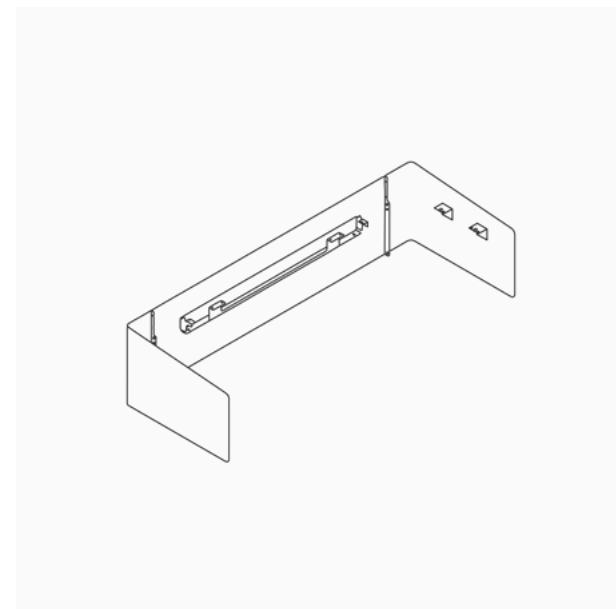

### OE1 Nook

Height: 740mm  
Width: 1100mm  
Depth: 700mm

### OE1 Communal Table, One Piece, Single-Sided

Height: 900, 1100mm  
Width: 1500, 1800, 2400mm  
Depth: 533mm

### OE1 Communal Table, Two Piece, Single-Sided

Height: 900, 1100mm  
Width: 3000, 3600, 4800mm  
Depth: 533mm