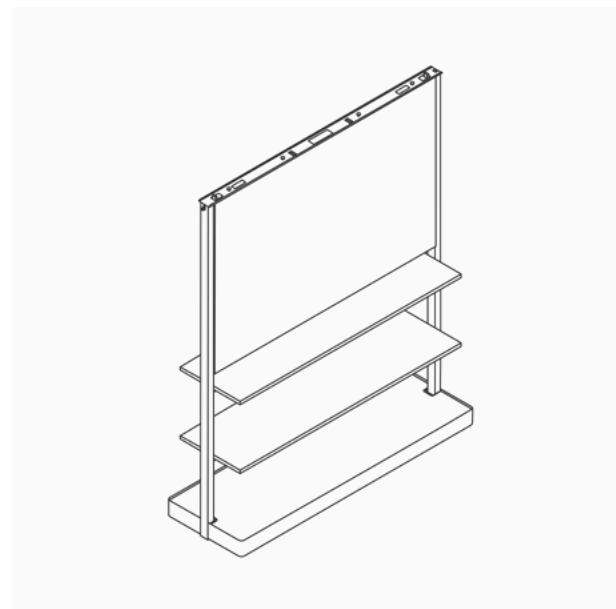

### Surface Attached Screen for Micro Pack, Single and 4-Pack

Height: 355mm  
Width: 800mm

### Fully Clad: Tackable Fabric, Markerboard

Height: 1905mm  
Width: 900, 1500mm  
Depth: 486mm