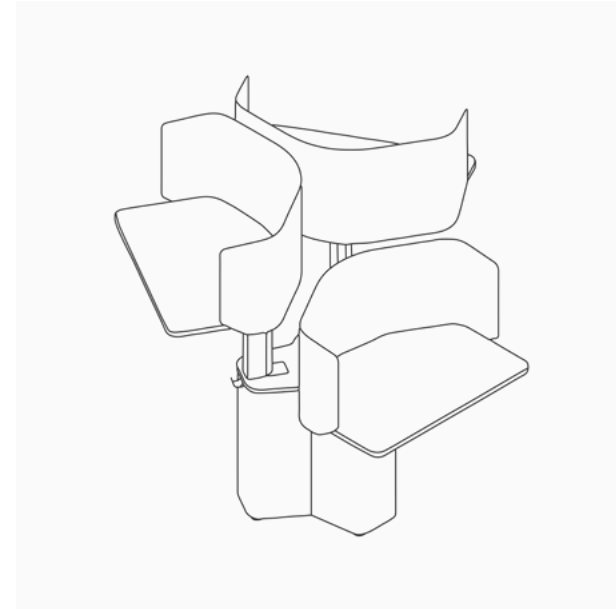

OE1 Micro Pack, 3-Pack

Height Range: 680-1085mm
Overall Footprint: 1500mm diameter
Surfaces: 800W x 600Dmm