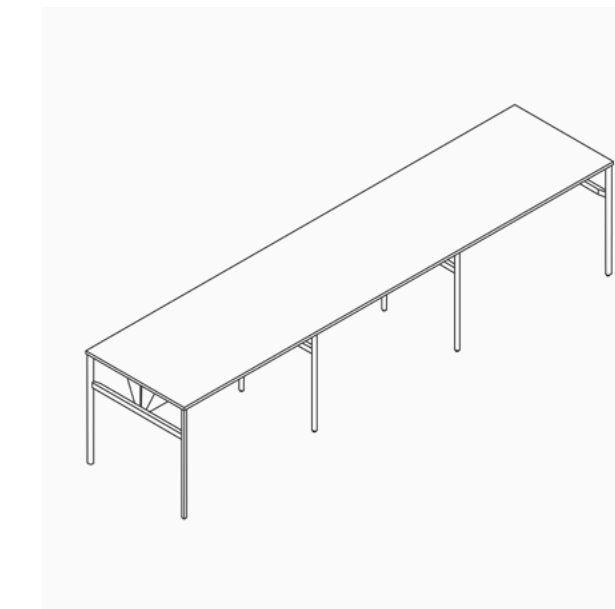

OE1 Communal Table, Three Piece, Double-Sided

Height: 900, 1100mm
Width: 4500, 5400, 7200mm
Depth: 762, 1067mm