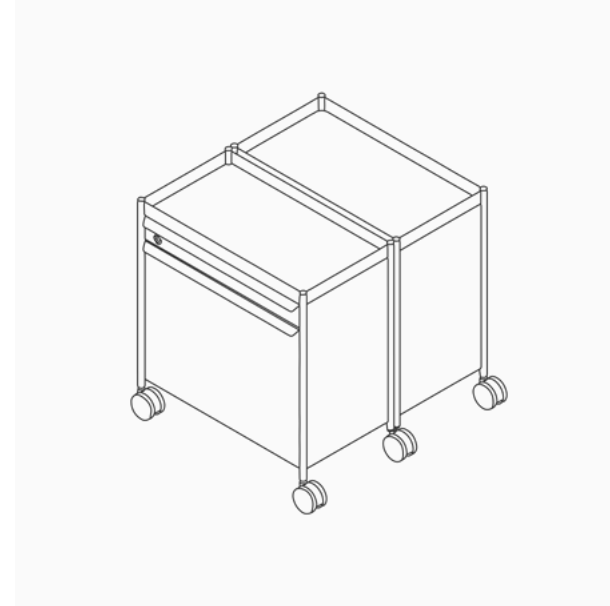

## Storage

**OE1 Storage Trolley, Individual, Freestanding**

Height: 559mm  
Width: 508mm  
Depth: 279mm

**OE1 Storage Trolley, Individual, Mobile**

Height: 559mm  
Width: 508mm  
Depth: 279mm

**OE1 Storage Trolley, Dual, Mobile**

Height: 559mm  
Width: 508mm  
Depth: 559mm

**OE1 Storage Trolley, Individual, Mobile, Extended**

Height: 559mm  
Width: 1016mm  
Depth: 279mm

**OE1 Storage Trolley, Shared, Mobile, Extended**

Height: 559mm  
Width: 1016mm  
Depth: 279mm