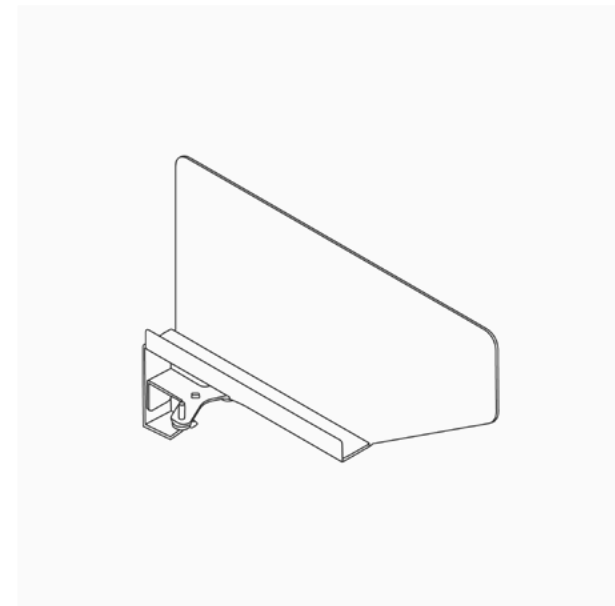

Screens

OE1 Boundary Screen

Height: 317mm
Width: 452mm
Depth: 46mm