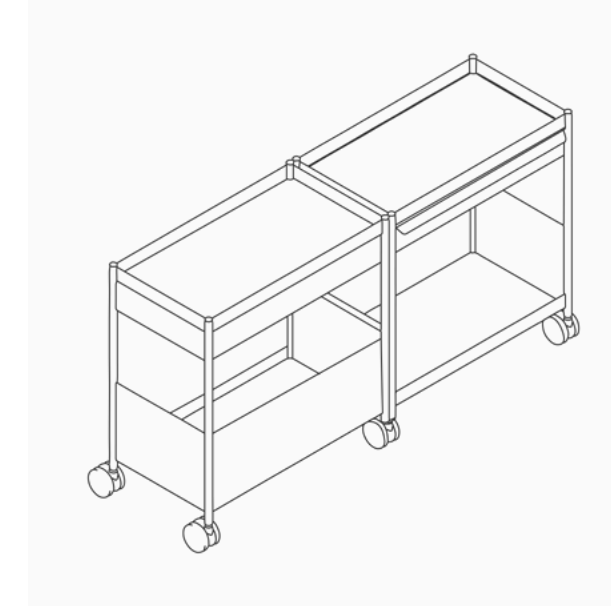

## Storage

**OE1 Storage Trolley, Individual, Freestanding**

Height: 559mm  
Width: 508mm  
Depth: 279mm

**OE1 Storage Trolley, Individual, Mobile**

Height: 559mm  
Width: 508mm  
Depth: 279mm

**OE1 Storage Trolley, Dual, Mobile**

Height: 559mm  
Width: 508mm  
Depth: 559mm

**OE1 Storage Trolley, Individual, Mobile, Extended**

Height: 559mm  
Width: 1016mm  
Depth: 279mm

**OE1 Storage Trolley, Shared, Mobile, Extended**

Height: 559mm  
Width: 1016mm  
Depth: 279mm