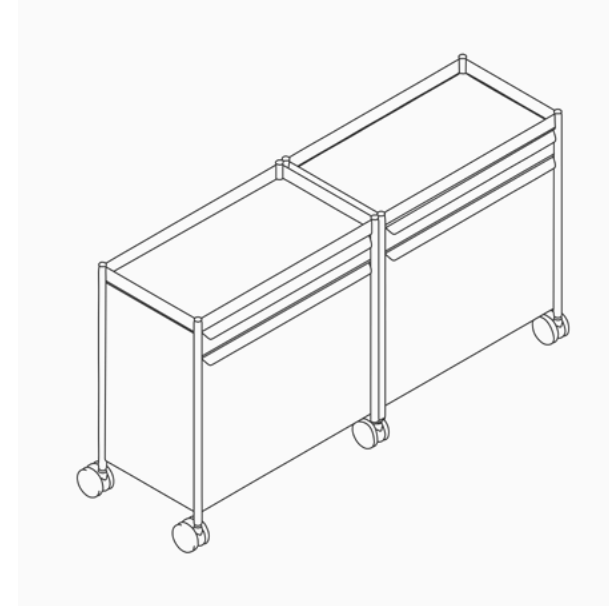

## Storage

**OE1 Storage Trolley, Individual, Freestanding**

Height: 559mm  
Width: 508mm  
Depth: 279mm

**OE1 Storage Trolley, Individual, Mobile**

Height: 559mm  
Width: 508mm  
Depth: 279mm

**OE1 Storage Trolley, Dual, Mobile**

Height: 559mm  
Width: 508mm  
Depth: 559mm

**OE1 Storage Trolley, Individual, Mobile, Extended**

Height: 559mm  
Width: 1016mm  
Depth: 279mm

**OE1 Storage Trolley, Shared, Mobile, Extended**

Height: 559mm  
Width: 1016mm  
Depth: 279mm