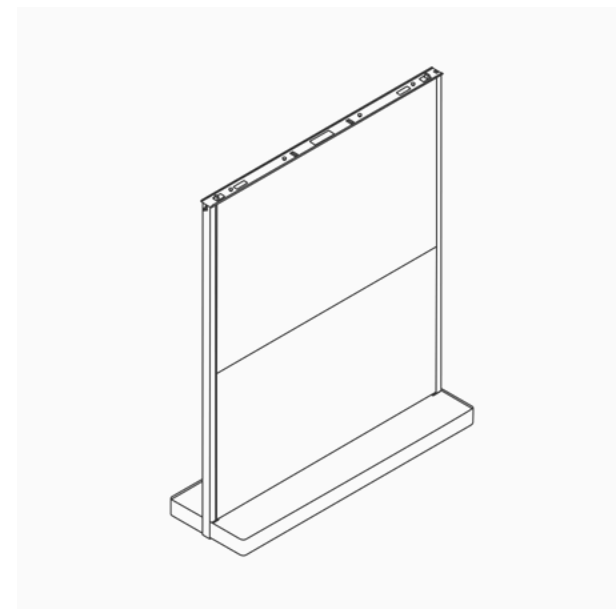

OE1 Agile Wall

Fully Clad: Tackable Fabric, Markerboard

Height: 1905mm
Width: 900, 1500mm
Depth: 486mm