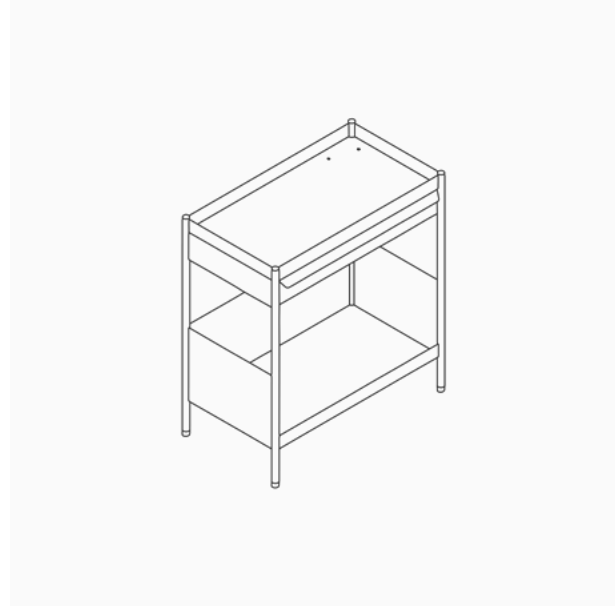

Product Offering

Storage

OE1 Storage Trolley, Individual, Freestanding

Height: 559mm
Width: 508mm
Depth: 279mm