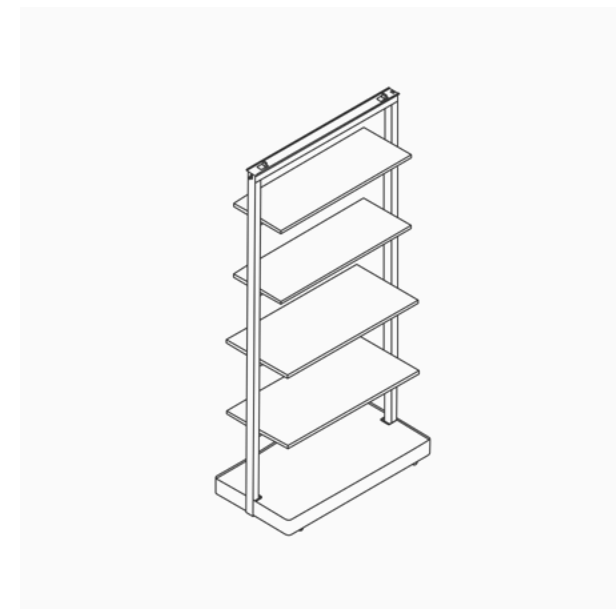

## OE1 Agile Wall

### Fully Clad: Tackable Fabric, Markerboard

Height: 1905mm  
Width: 900, 1500mm  
Depth: 486mm

### Bottom Shelves: Tackable Fabric, Markerboard, Melamine

Height: 1905mm  
Width: 900, 1500mm  
Depth: 486mm