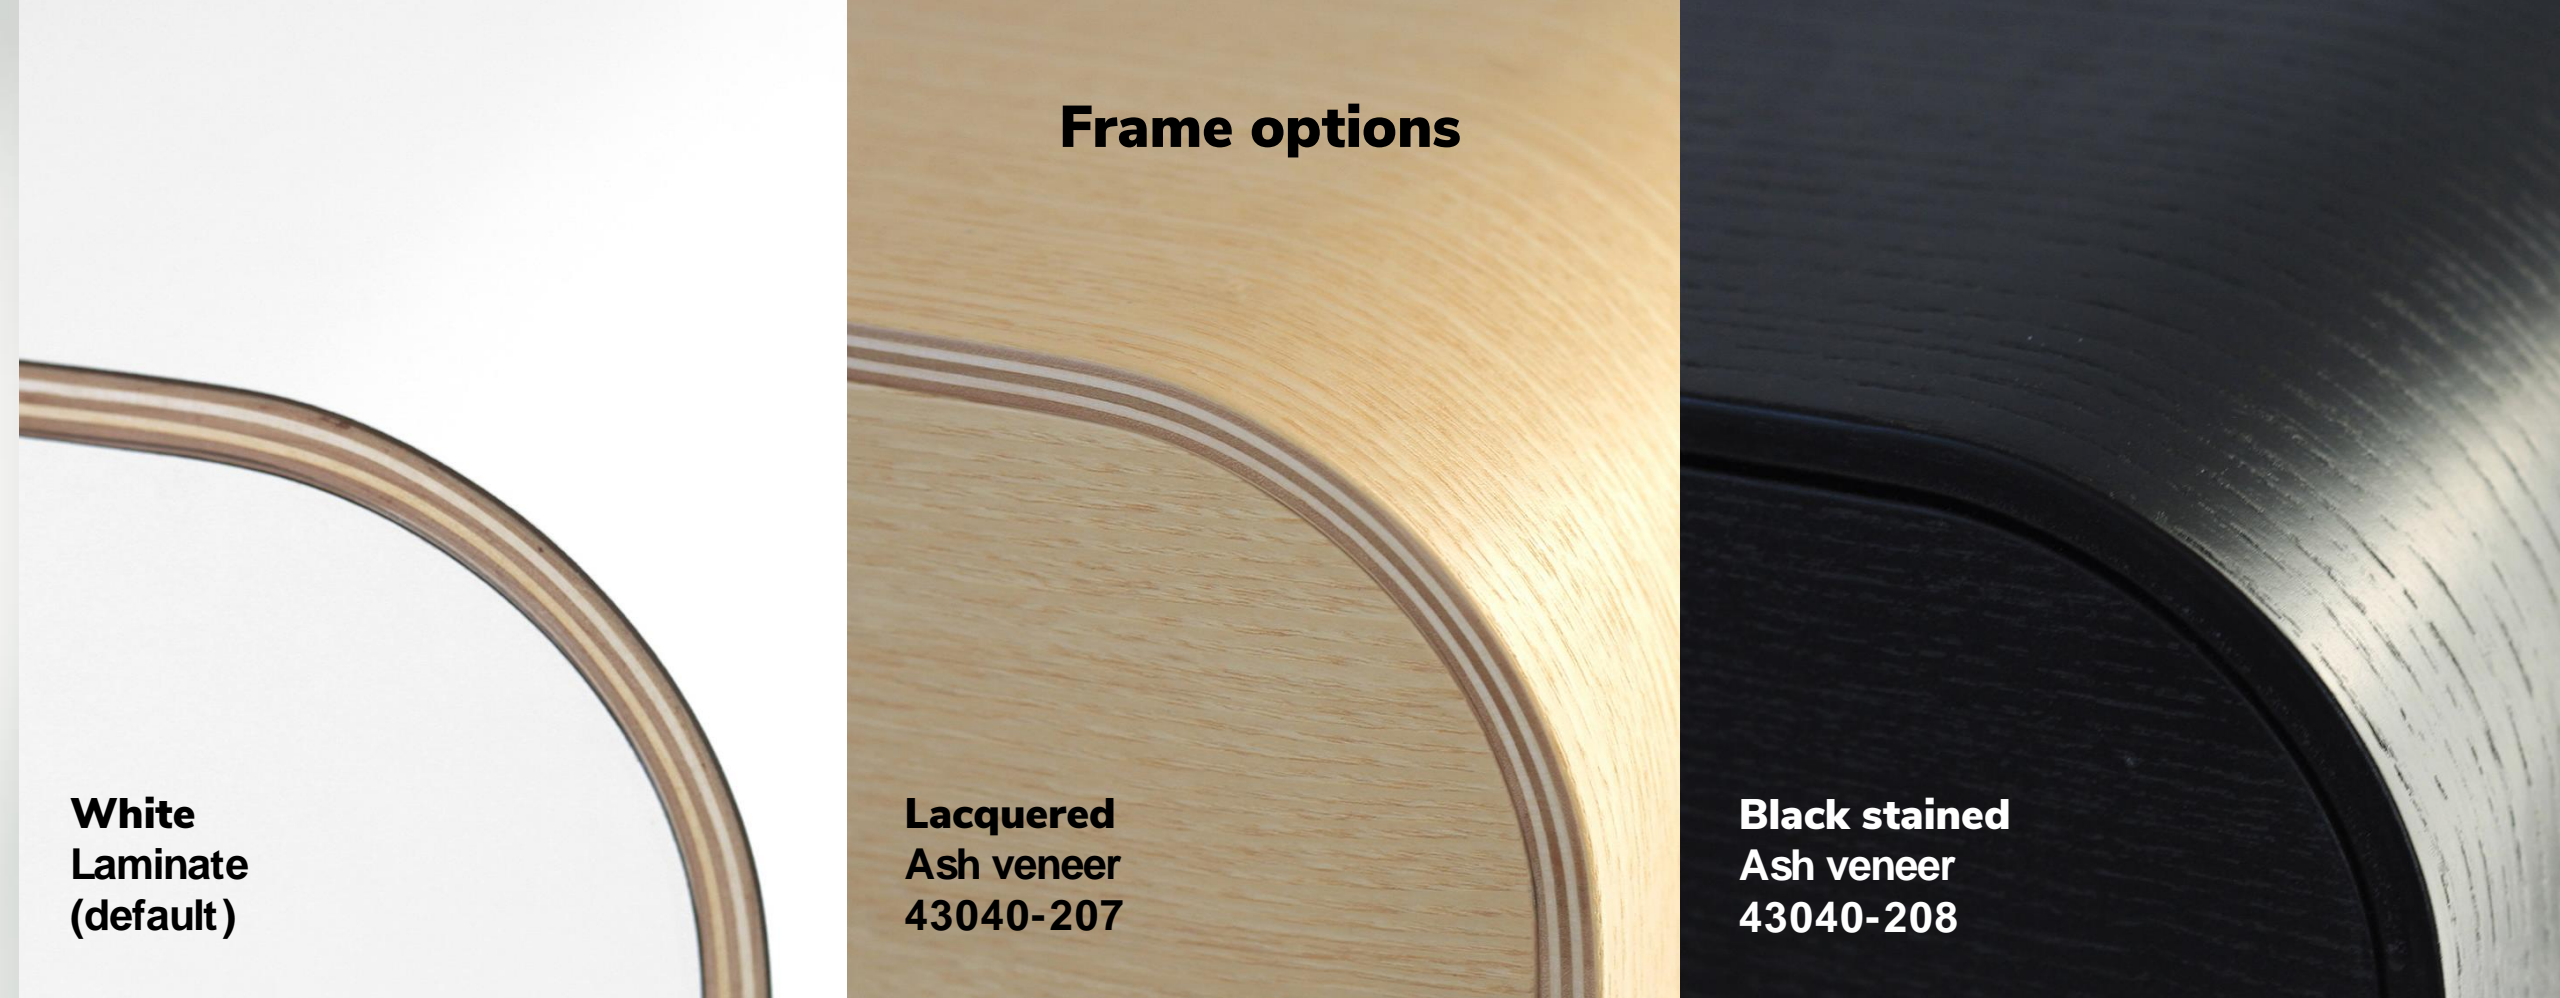

ARTOME M10

**White
Laminate
(default)**

Frame options

**Lacquered
Ash veneer
43040-207**

**Black stained
Ash veneer
43040-208**

Fabric colors