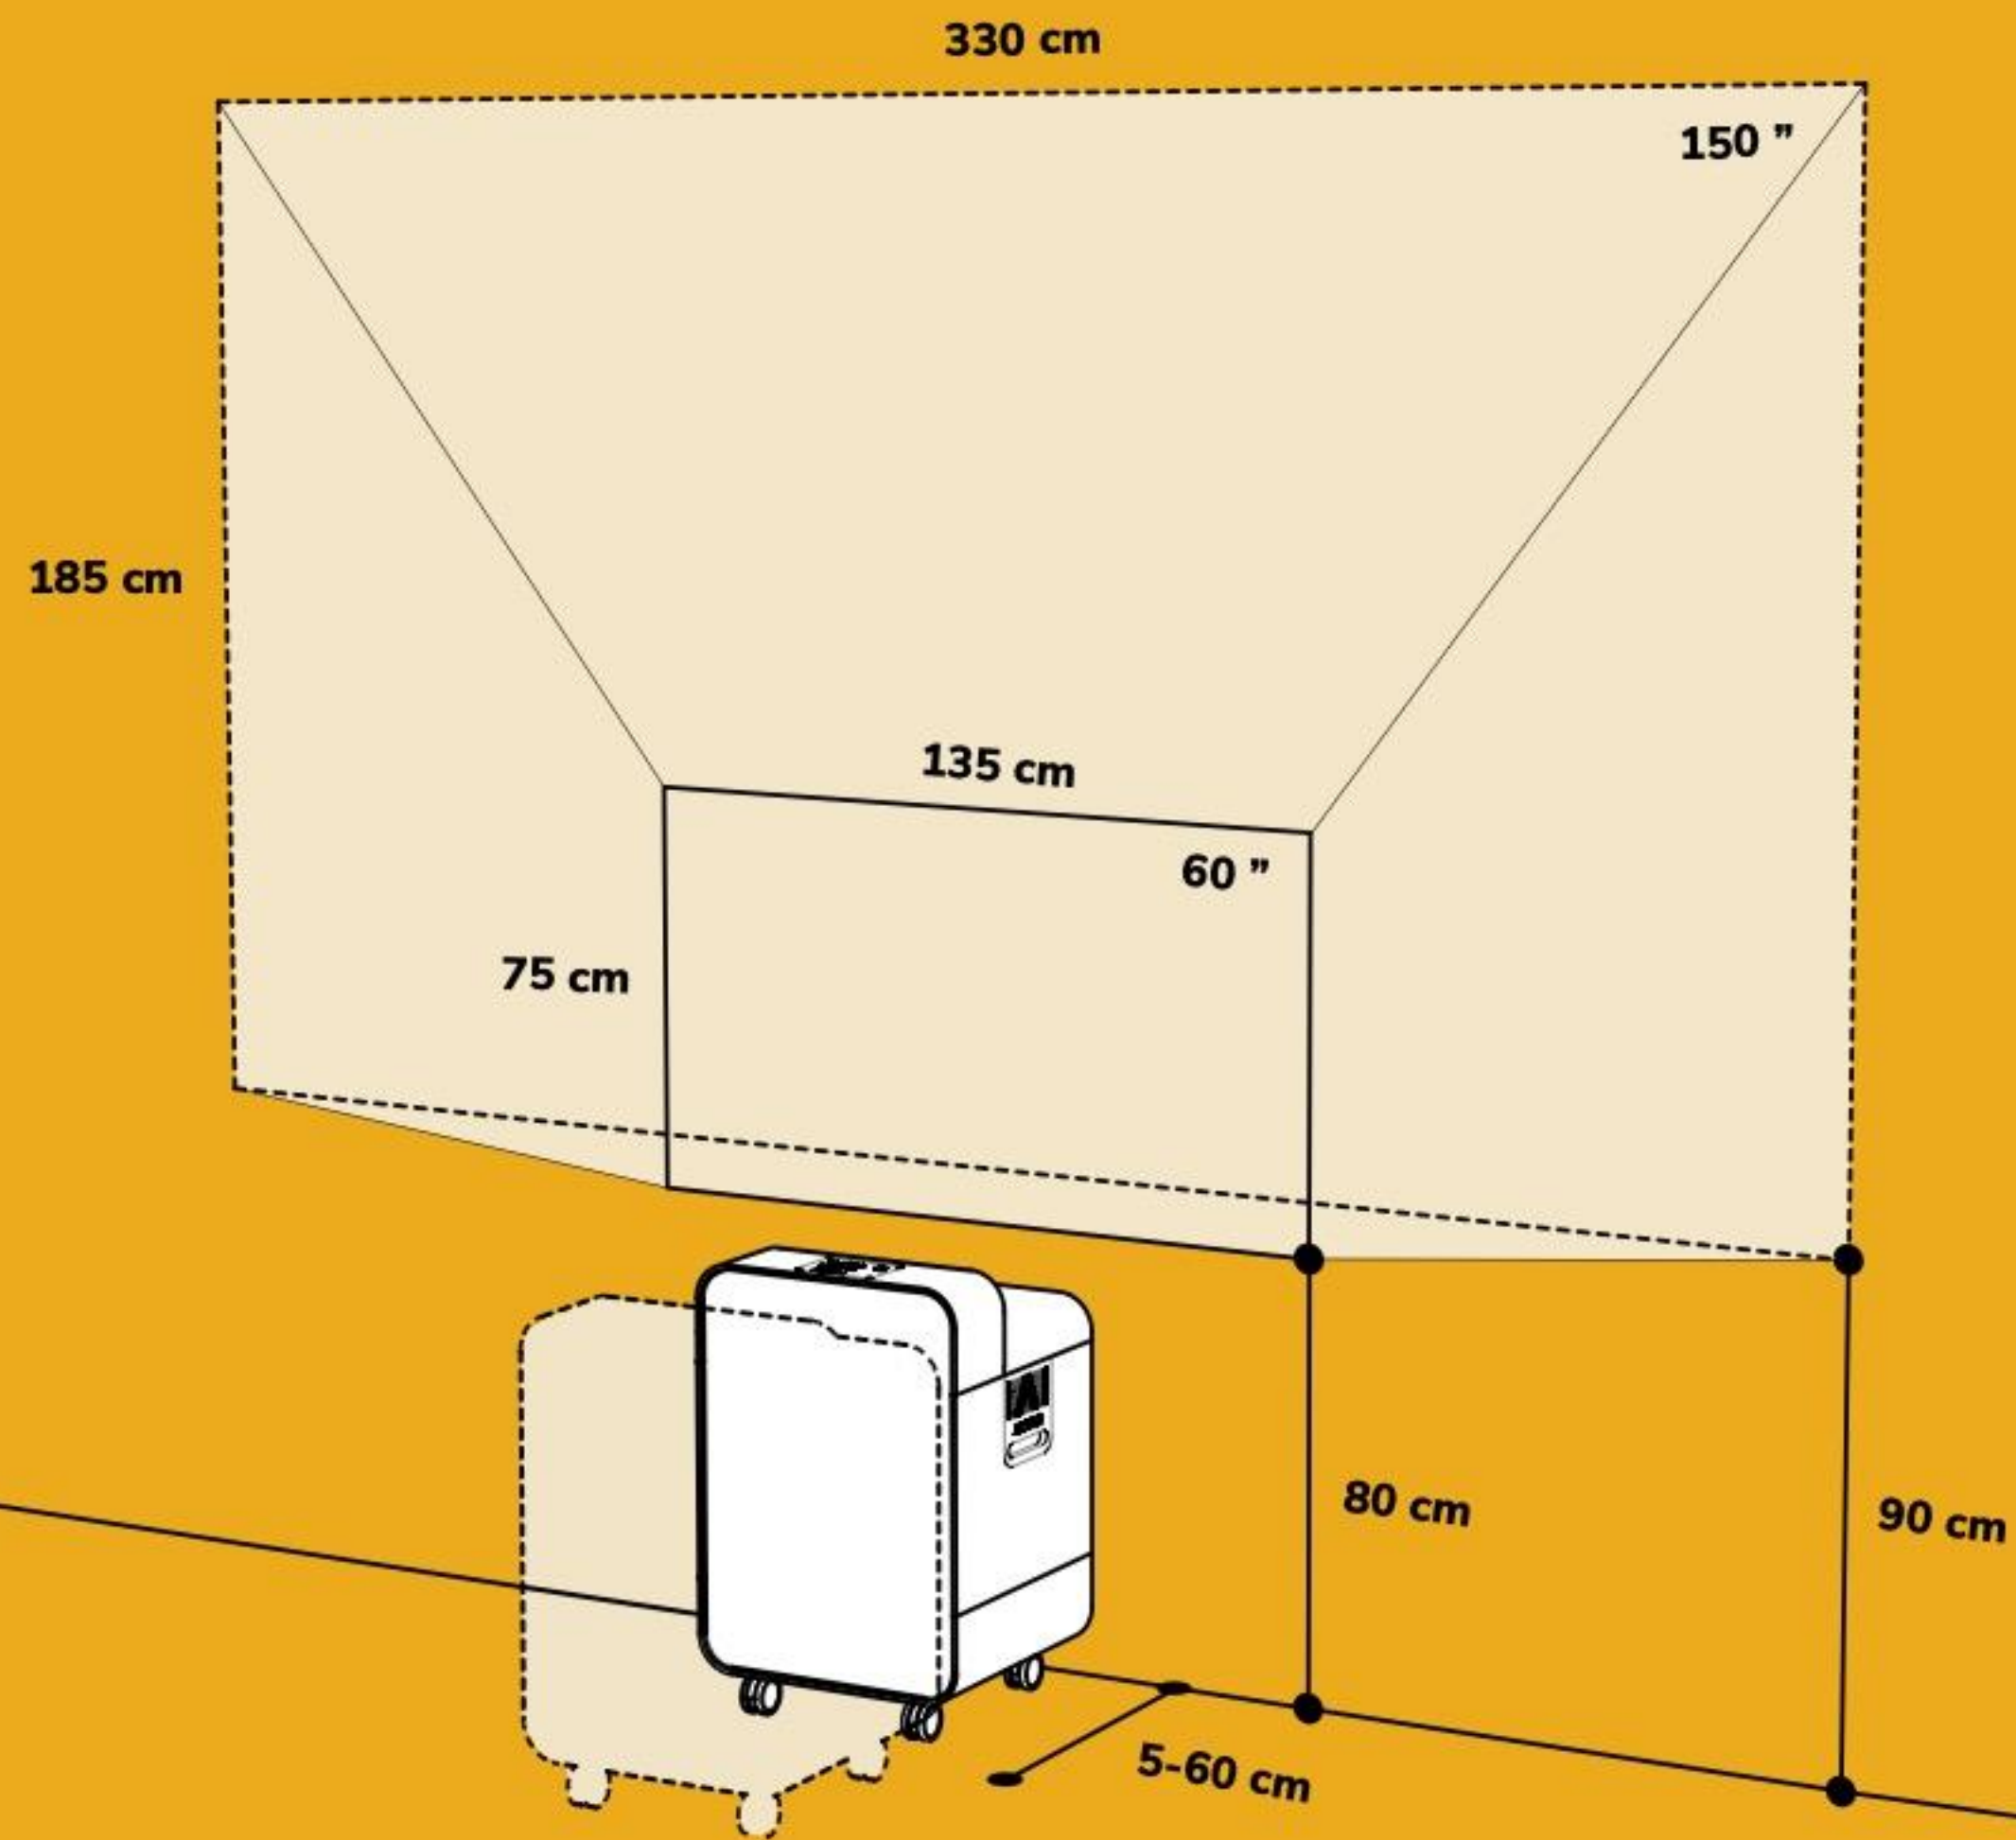

ARTOME

HDBT

CAT6

ARTOME

ARTOME M10

General specs

Name	Artome M10
Product code	43030-002
Materials	Birch plywood, MDF, metal, aluminium
Dimensions	(W x H x D) 52 x 80 x 47,5 cm
Weight	49 kg
19" rack	3 U
Package size	(W x H x D) 80 x 94 x 60 cm
Number of packages	1
Warranty	24 kk Projector 5 years or 12000 h

Technical specs

Projector	Epson EB-805F
Resolution	Full HD 1080p, 1920 x 1080, 16:9
Brightness	5000 lm
Sound	Embedded 2.1 -speaker system Max. SPL 108 dB @ 1 m
Image size	60"-150"
Connections	HDMI in x2 HDMI out Mic in x2 Stereo audio out (balanced) HDBaseT
Controls	Power, Source, Vol +/-, Pause, Freeze
Artome+	Artome HybriDock® USB 3.0 hub Power delivery for peripherals USB audio interface