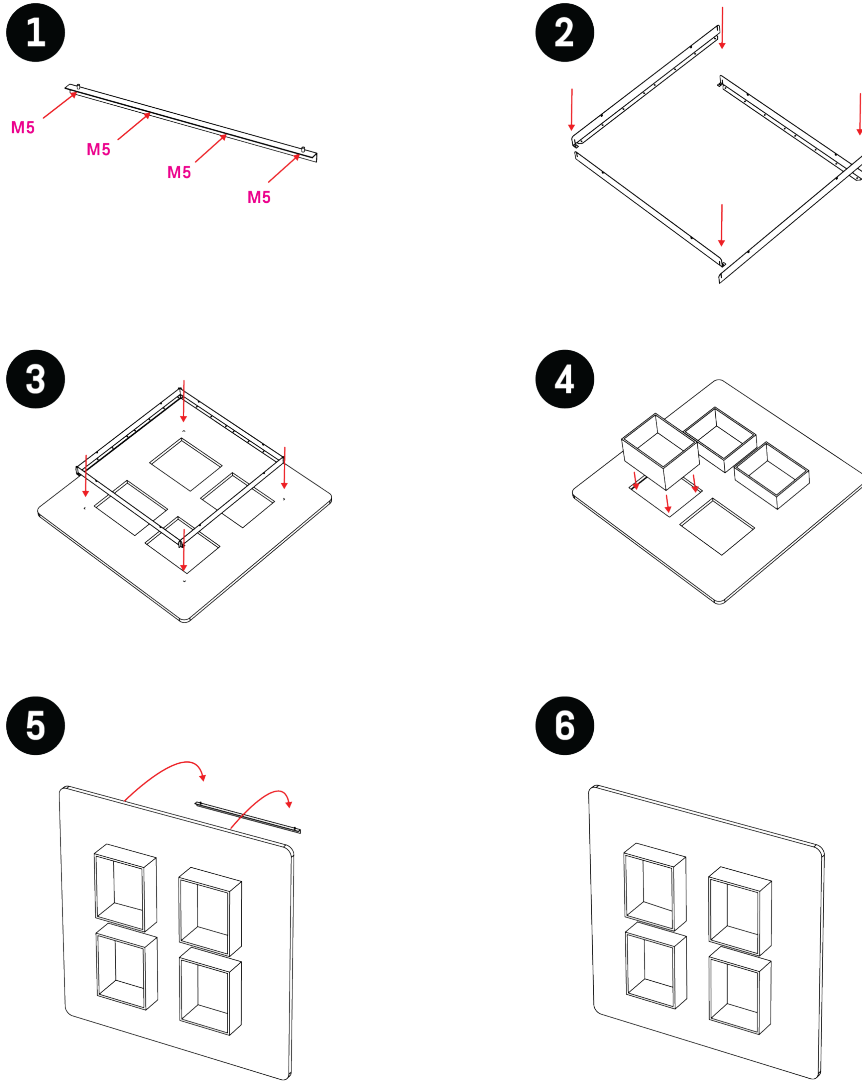

ECHOCRATE® 24MM INSTALLATION

EchoCrate® 24mm RECTANGLE M & L require a longer suspension profile (EPR00APR001050A) to be suspended horizontally!