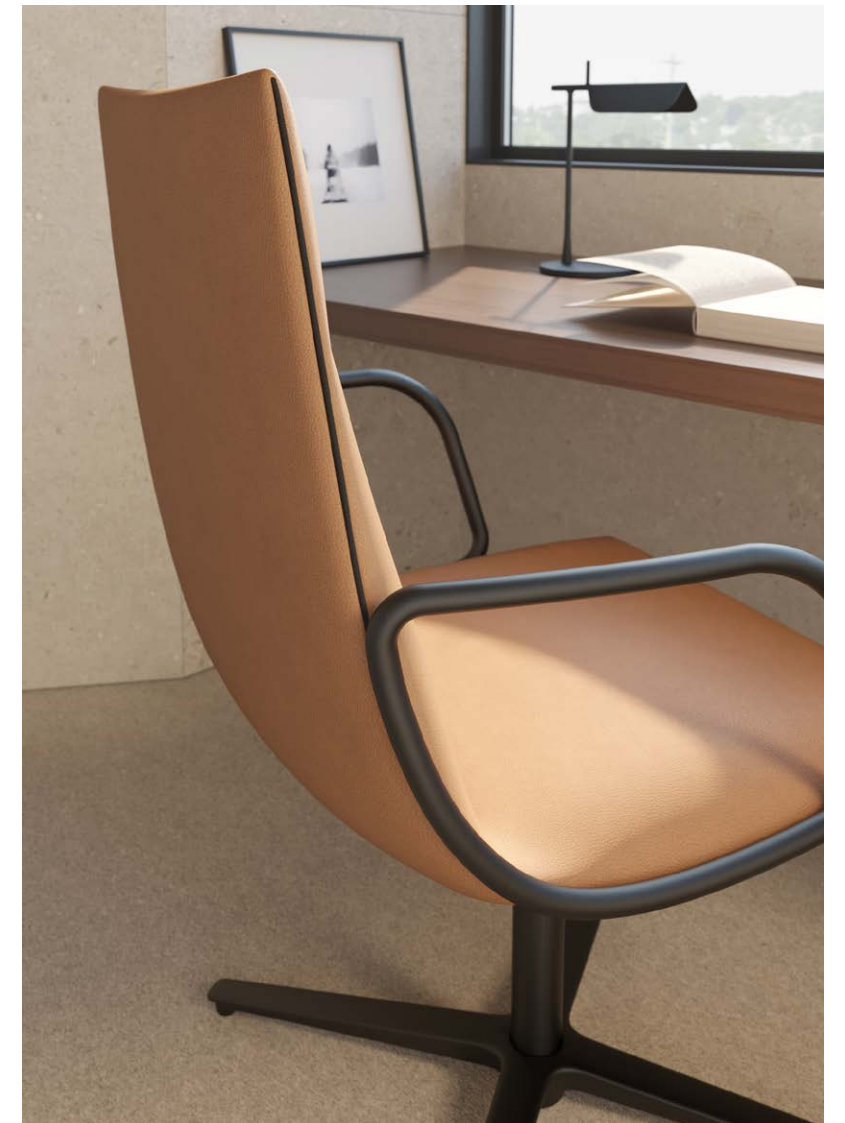

Home office | Noha Executive chair with flat swivel base and metal armrests