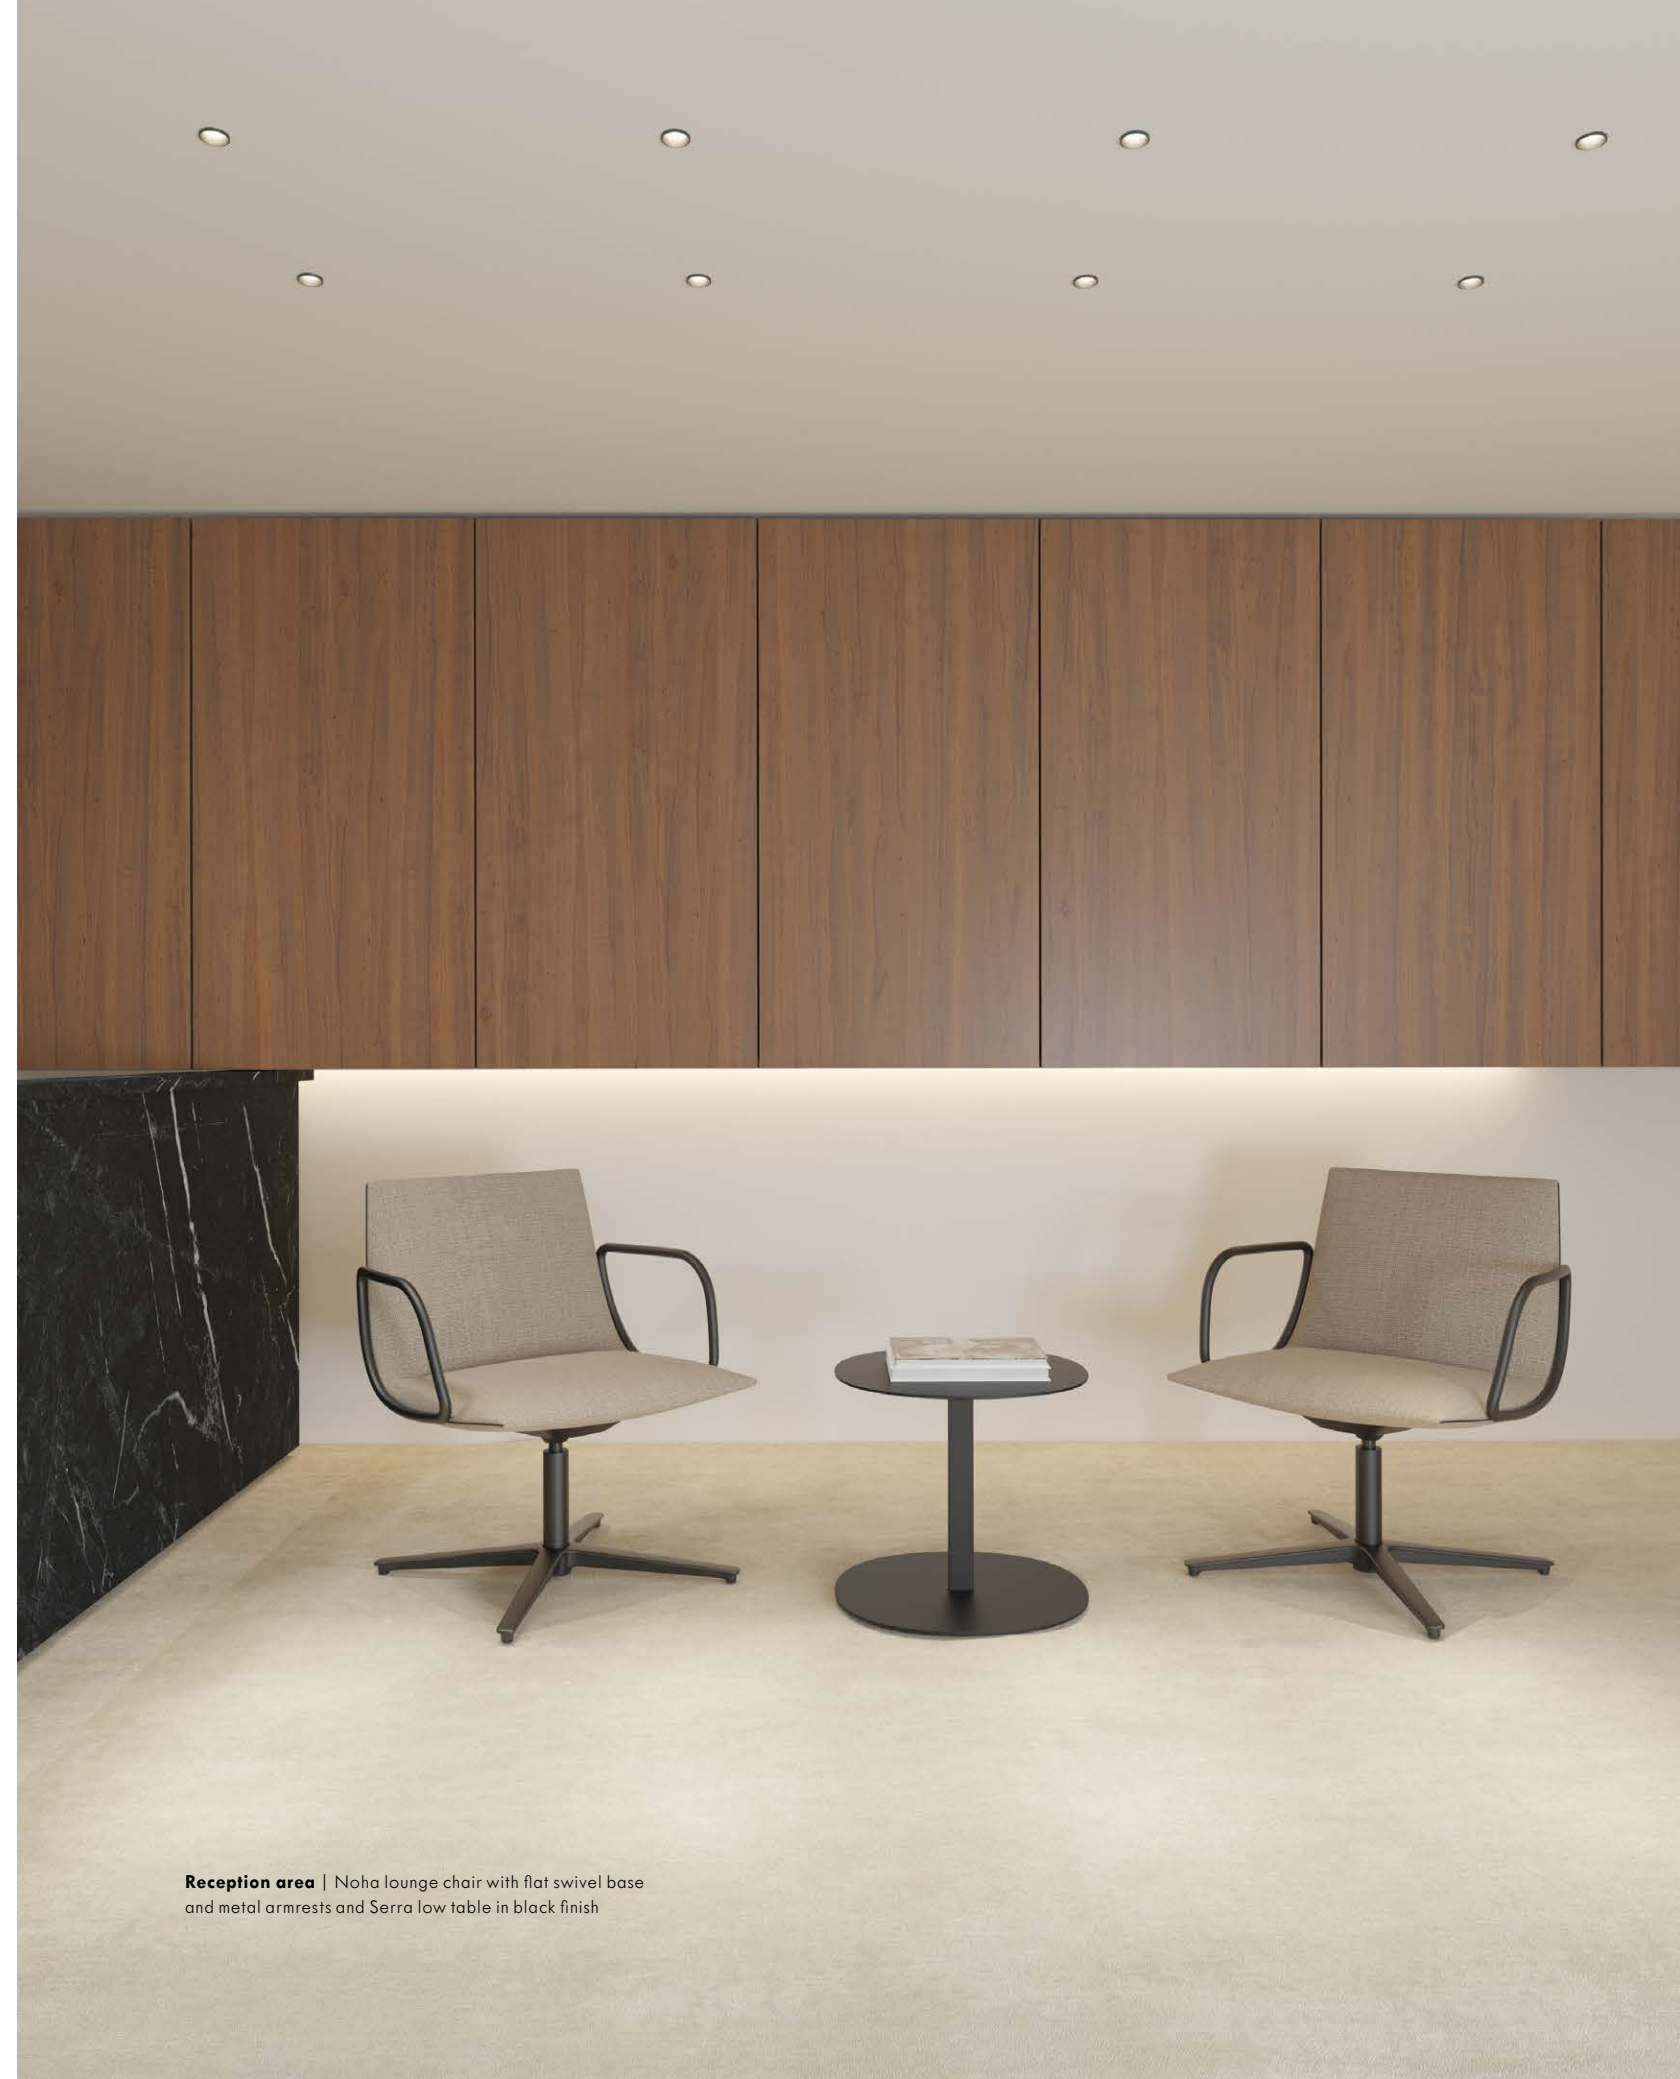

Reception area | Noha lounge chair with flat swivel base and metal armrests and Serra low table in black finish

WELCOMING, SOFT, SEXY

Noha lounge helps to promote soft working and kinder and more inclusive behaviours in offices. With welcoming, soft and sexy shapes, the lounge chair brings new solutions to make the workplace the place to be.