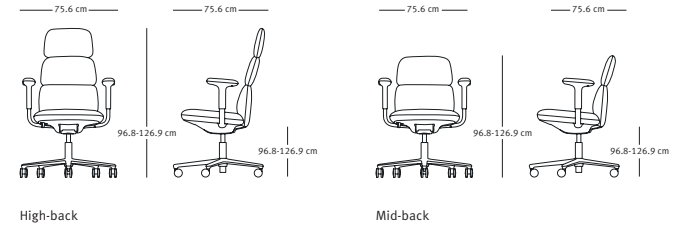

Statement of Line Overview

Work Chair

Materials

[Click here](#) to view the complete materials offering for Asari Chair by Herman Miller.

Sustainability

[Click here](#) to see how Asari Chair by Herman Miller meets your environmental goals.

3D Models

[Click here](#) to explore the 3D model library.

Details

Family
Work Chair

Overview
Maximum User Weight 350lbs/158.7kg

Seat Height
Low-height Cylinder 33-45.4 cm
Standard-height Cylinder 35.9-53.8 cm
Extended-height Cylinder 39.4-60 cm

Back Support
PostureFit Sacral Support Standard

Tilt Options
Self-adjusting Synchronous Tilt

Back Options
Mid-back
High-back

Arm Options
No Arms
Fixed Arms
Height-adjustable Arms