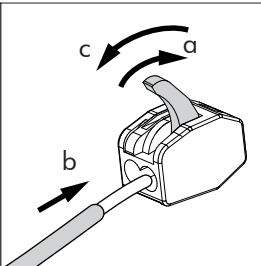

Strip conductor
to $\pm 10 \text{ mm}$ | $\pm 0.4''$