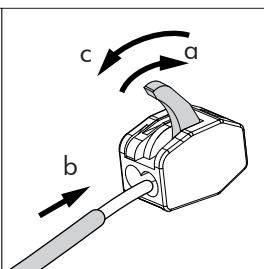

Blue	Neutral
Brown	Line
Green/Yellow	Ground
White	DIM +
Black	DIM -

Strip conductor
to ± 10 mm | ± 0.4 "

9b

Connection excluding dimmable function

Blue	Neutral
Brown	Line
Green/Yellow	Ground
White	Not used
Black	Not used