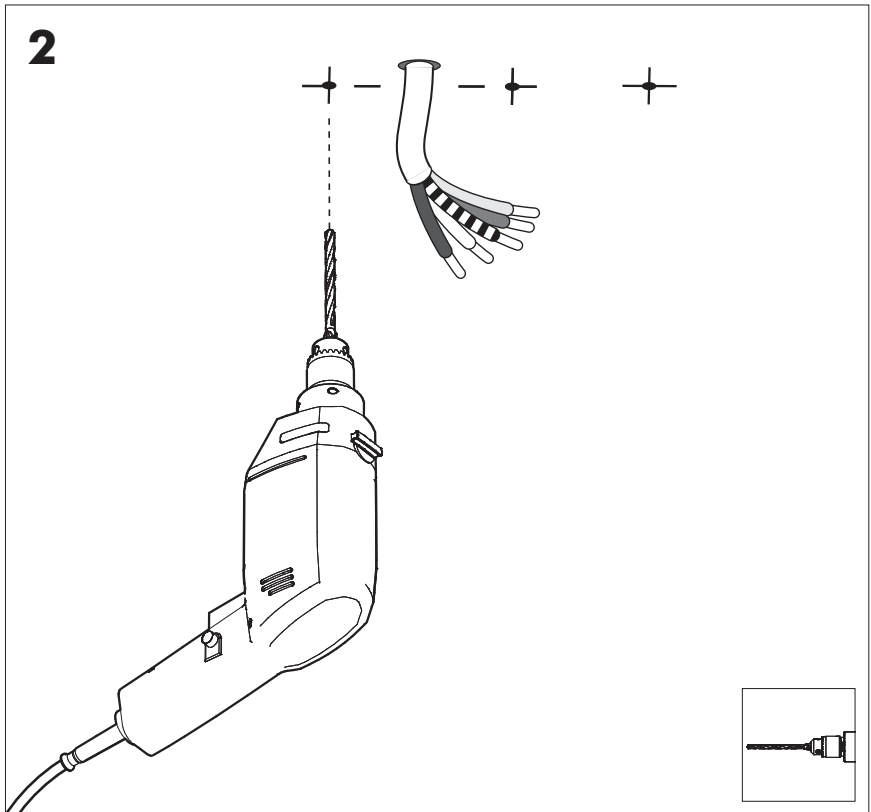

BuzziBurner Ceiling Suspended Split

2 PERS.