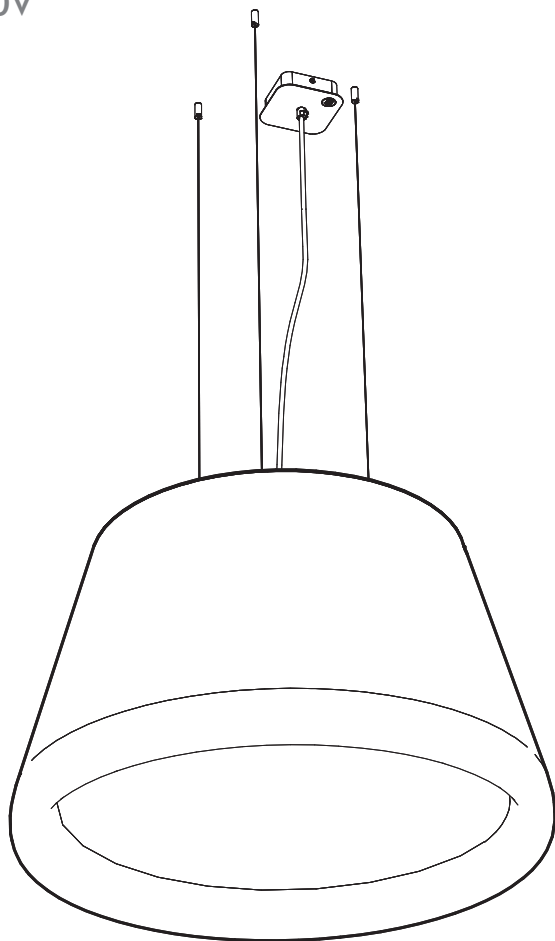

BuzziBurner Ceiling Suspended

INSTALLATION MANUAL

230V

Technical info

Environmental Protection

Waste electrical products should not be disposed of with household waste. Please recycle where facilities exist. Check with your Local Authority or retailer for recycling advice.

⚠ The light source of this luminaire is not replaceable; when the light source reaches its end of life the whole luminaire shall be replaced.

Excluded

Straight 5x
Split 3x

Straight 2x
Split 2x

Included BuzziBurner Ceiling Suspended Straight

7

10a

Connection including dimmable function

Dim+

Dim-

- | | |
|--------------|---------|
| Blue | Neutral |
| Brown | Line |
| Green/Yellow | Ground |
| White | DIM - |
| Black | DIM + |

Strip conductor
to $\pm 10\text{ mm}$ | $\pm 0.4''$