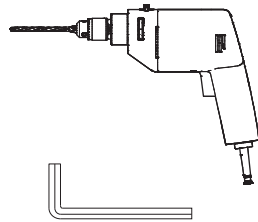

Technical info

Environmental Protection

Waste electrical products should not be disposed of with household waste. Please recycle where facilities exist. Check with your Local Authority or retailer for recycling advice.

⚠ The light source of this luminaire is not replaceable; when the light source reaches its end of life the whole luminaire shall be replaced.

Excluded

Straight 5x
Split 3x

Straight 2x
Split 2x