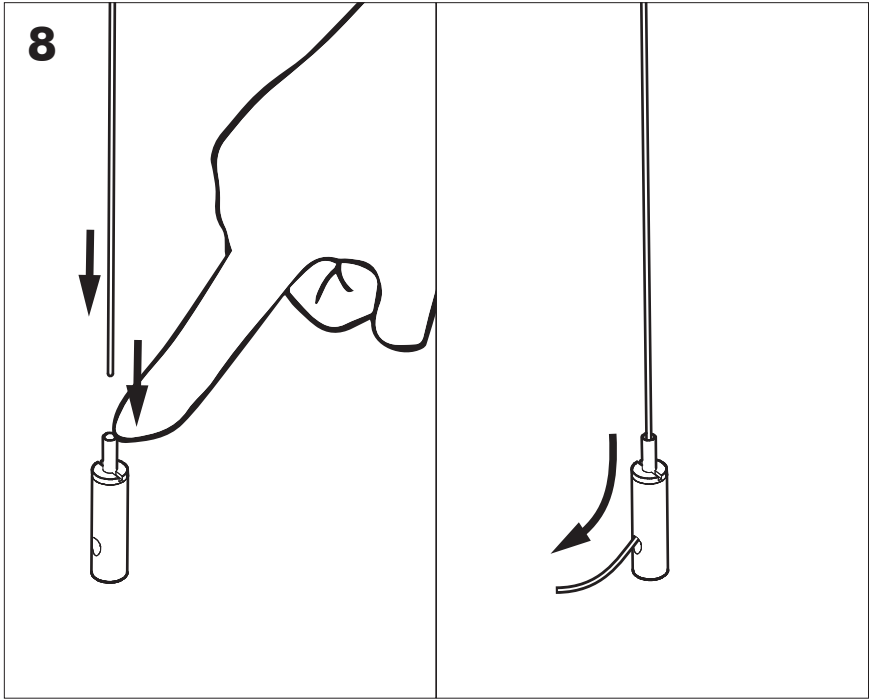

7

10a

Connection including dimmable function

Dim+

Dim-

- | | |
|--------------|---------|
| Blue | Neutral |
| Brown | Line |
| Green/Yellow | Ground |
| White | DIM - |
| Black | DIM + |

Strip conductor
to $\pm 10\text{ mm}$ | $\pm 0.4''$