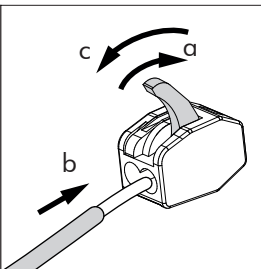

7

10a

Connection including dimmable function

Dim+

Dim-

- | | |
|--------------|---------|
| Blue | Neutral |
| Brown | Line |
| Green/Yellow | Ground |
| White | DIM - |
| Black | DIM + |

Strip conductor
to $\pm 10\text{ mm}$ | $\pm 0.4''$