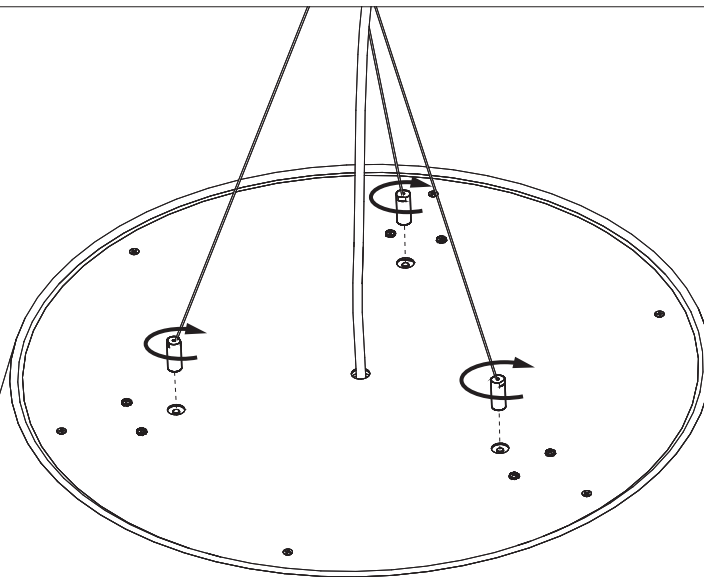

10b Connection excluding dimmable function

Blue	Neutral
Brown	Line
Green/Yellow	Ground
White	Not used
Black	Not used

Strip conductor
to $\pm 10 \text{ mm}$ | $\pm 0.4''$

11

BuzziBurner Ceiling Suspended Split

2 PERS. 

3

4

5

6

7

8

9a