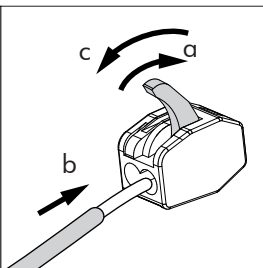

Strip conductor
to $\pm 10 \text{ mm}$ | $\pm 0.4''$