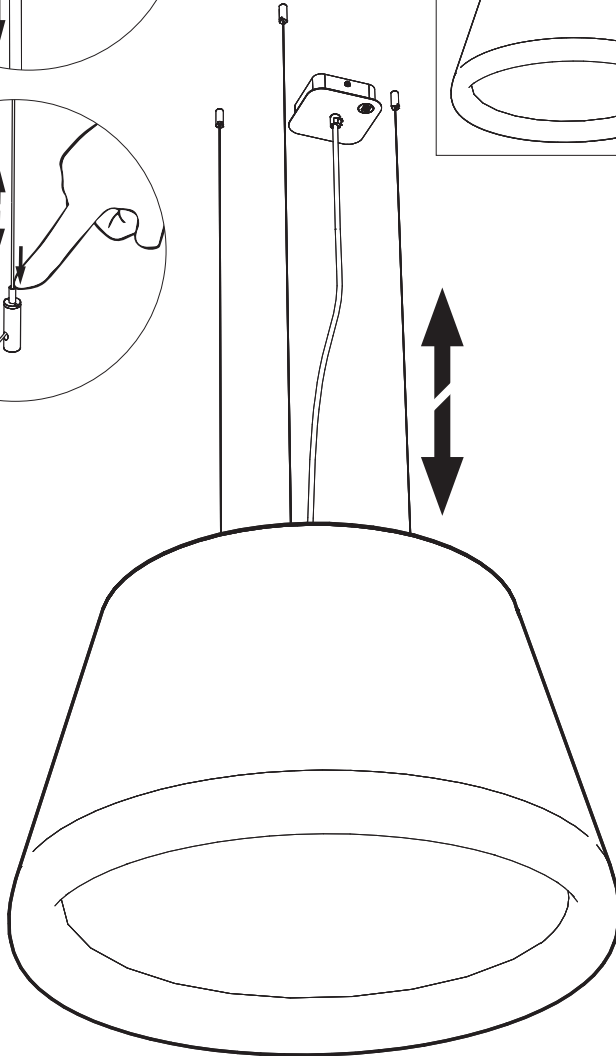

7

10a

Connection including dimmable function

Dim+

Dim-

- | | |
|--------------|---------|
| Blue | Neutral |
| Brown | Line |
| Green/Yellow | Ground |
| White | DIM - |
| Black | DIM + |

Strip conductor
to $\pm 10\text{ mm}$ | $\pm 0.4''$

10b Connection excluding dimmable function

Blue	Neutral
Brown	Line
Green/Yellow	Ground
White	Not used
Black	Not used

Strip conductor
to $\pm 10 \text{ mm}$ | $\pm 0.4''$

11

BuzziBurner Ceiling Suspended Split