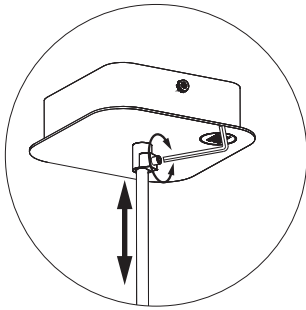

10b Connection excluding dimmable function

Blue	Neutral
Brown	Line
Green/Yellow	Ground
White	Not used
Black	Not used

Strip conductor
to $\pm 10 \text{ mm}$ | $\pm 0.4''$

11

BuzziBurner Ceiling Suspended Split