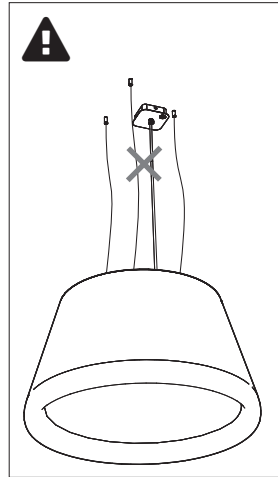

10b Connection excluding dimmable function

Blue	Neutral
Brown	Line
Green/Yellow	Ground
White	Not used
Black	Not used

Strip conductor
to $\pm 10 \text{ mm}$ | $\pm 0.4''$

11

BuzziBurner Ceiling Suspended Split