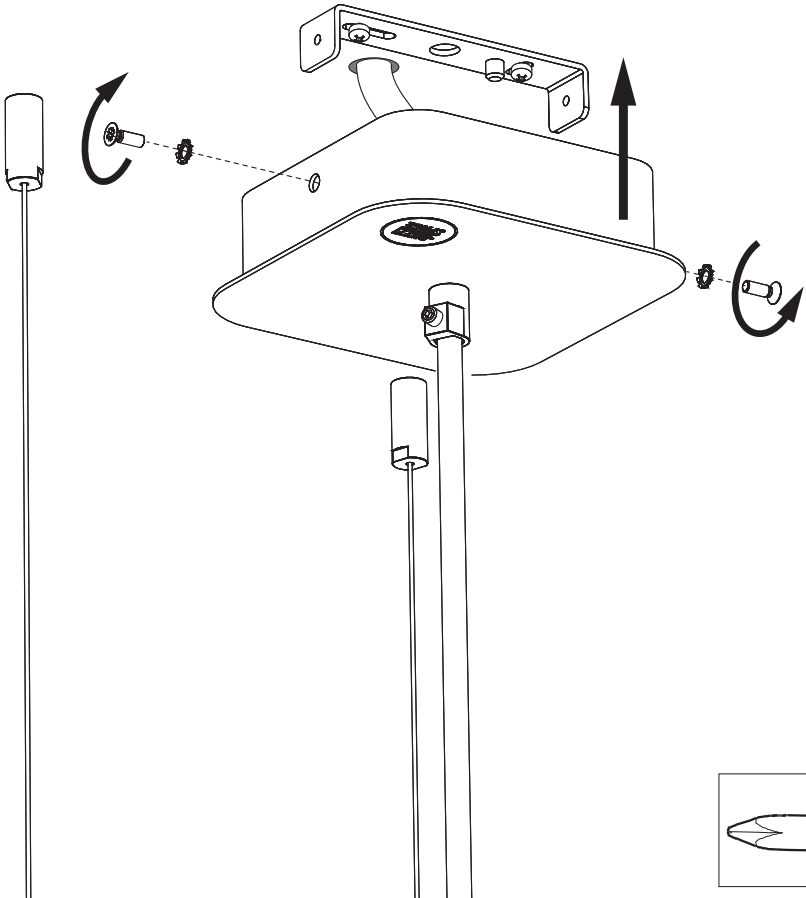

10b Connection excluding dimmable function

Blue	Neutral
Brown	Line
Green/Yellow	Ground
White	Not used
Black	Not used

Strip conductor
to $\pm 10 \text{ mm}$ | $\pm 0.4''$

11

BuzziBurner Ceiling Suspended Split