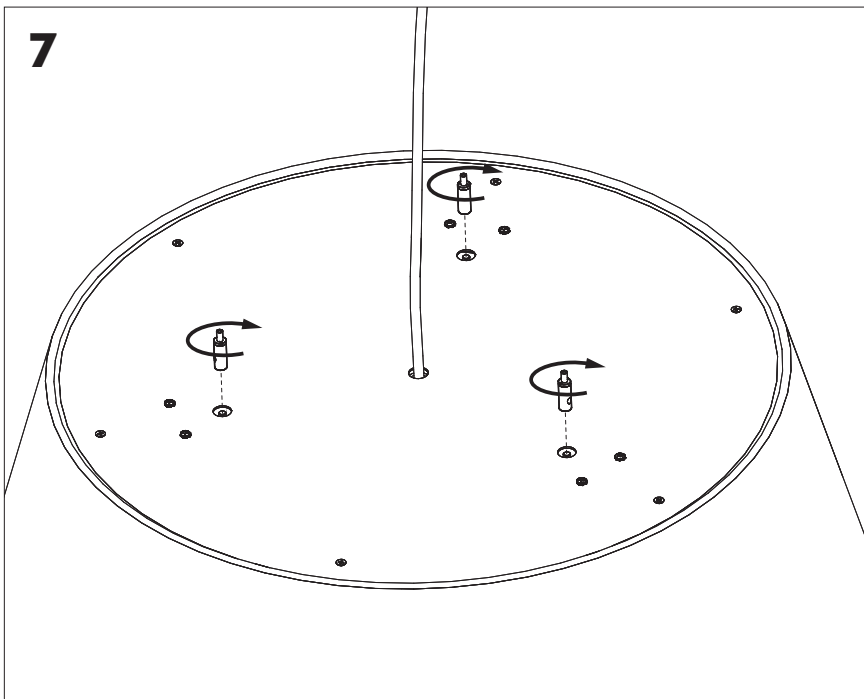

7

10a

Connection including dimmable function

Dim+

Dim-

- | | |
|--------------|---------|
| Blue | Neutral |
| Brown | Line |
| Green/Yellow | Ground |
| White | DIM - |
| Black | DIM + |

Strip conductor
to $\pm 10\text{ mm}$ | $\pm 0.4''$