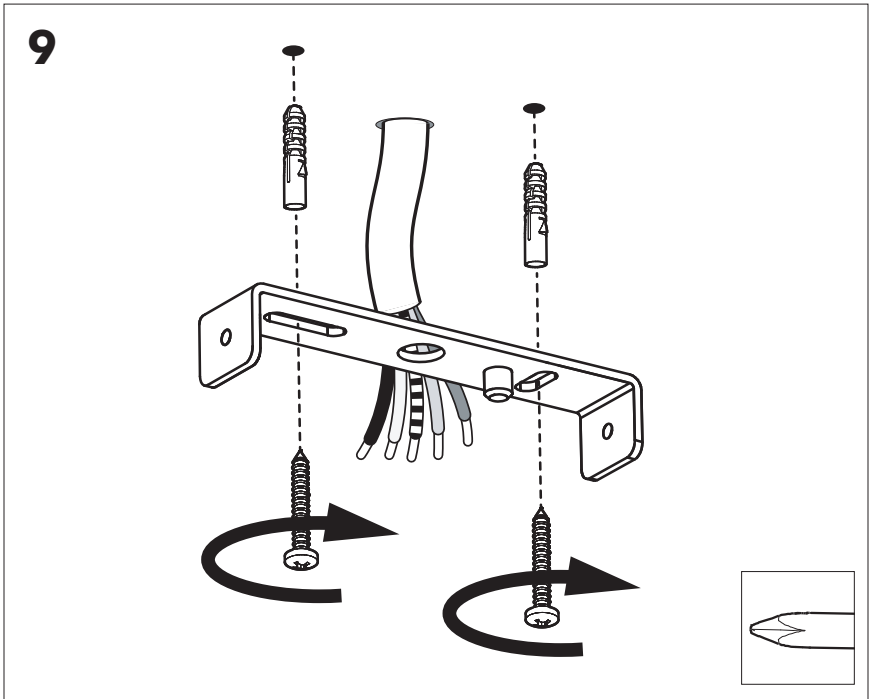

7

10a

Connection including dimmable function

Dim+

Dim-

- | | |
|--------------|---------|
| Blue | Neutral |
| Brown | Line |
| Green/Yellow | Ground |
| White | DIM - |
| Black | DIM + |

Strip conductor
to $\pm 10\text{ mm}$ | $\pm 0.4''$