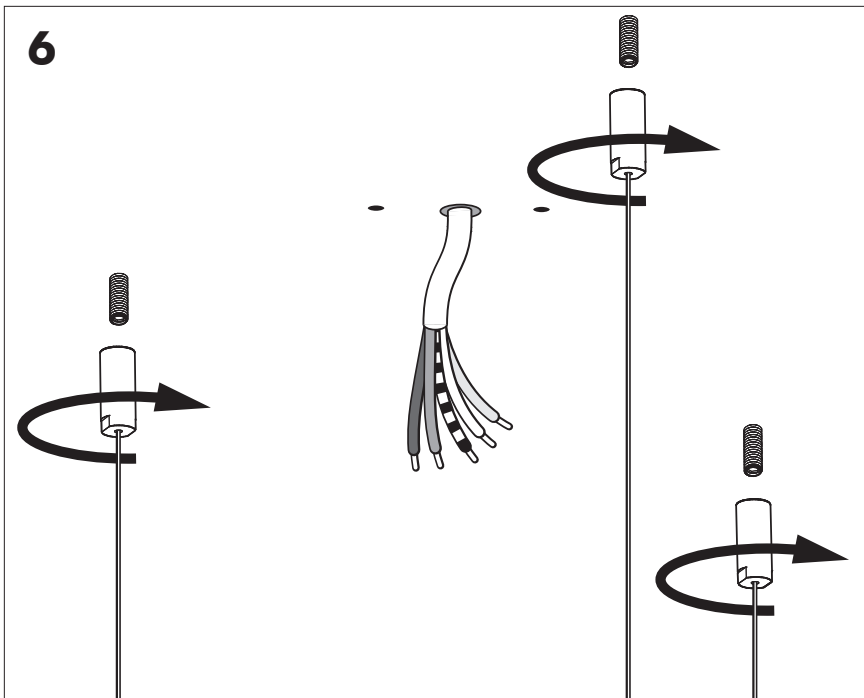

⚠ The light source of this luminaire is not replaceable; when the light source reaches its end of life the whole luminaire shall be replaced.

Excluded

Straight 5x
Split 3x

Straight 2x
Split 2x

Included BuzziBurner Ceiling Suspended Straight

7

10a

Connection including dimmable function

Dim+

Dim-

- | | |
|--------------|---------|
| Blue | Neutral |
| Brown | Line |
| Green/Yellow | Ground |
| White | DIM - |
| Black | DIM + |

Strip conductor
to $\pm 10\text{ mm}$ | $\pm 0.4''$