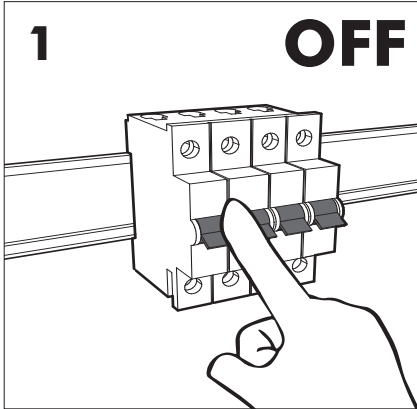

BuzziBurner Ceiling Suspended Split

2 PERS.