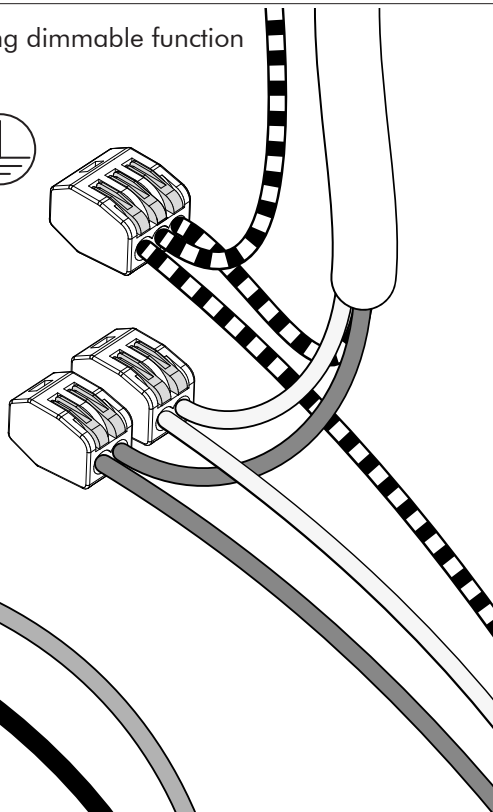

10b Connection excluding dimmable function

Blue	Neutral
Brown	Line
Green/Yellow	Ground
White	Not used
Black	Not used

Strip conductor
to $\pm 10 \text{ mm}$ | $\pm 0.4''$

11

BuzziBurner Ceiling Suspended Split

Blue	Neutral
Brown	Line
Green/Yellow	Ground
White	DIM +
Black	DIM -

Strip conductor
to ± 10 mm | ± 0.4 "

9b

Connection excluding dimmable function

Blue	Neutral
Brown	Line
Green/Yellow	Ground
White	Not used
Black	Not used