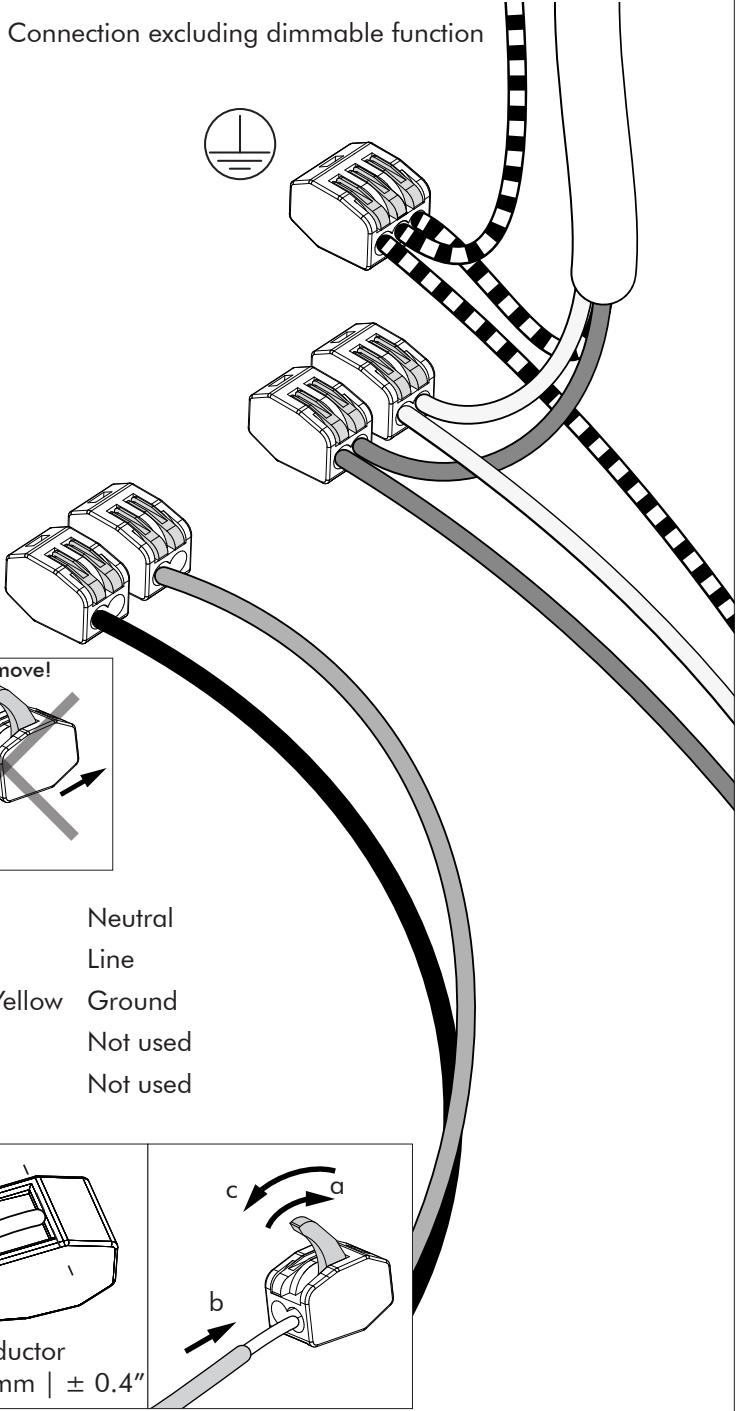

10b Connection excluding dimmable function