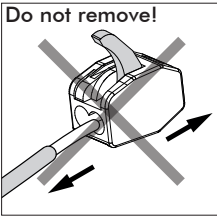

10b Connection excluding dimmable function