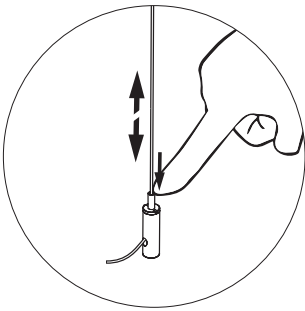

10b Connection excluding dimmable function

Blue	Neutral
Brown	Line
Green/Yellow	Ground
White	Not used
Black	Not used

Strip conductor
to $\pm 10 \text{ mm}$ | $\pm 0.4''$

11

BuzziBurner Ceiling Suspended Split