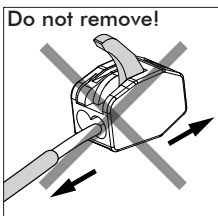

Blue	Neutral
Brown	Line
Green/Yellow	Ground
White	DIM +
Black	DIM -

Strip conductor
to ± 10 mm | ± 0.4 "

9b

Connection excluding dimmable function

Blue	Neutral
Brown	Line
Green/Yellow	Ground
White	Not used
Black	Not used