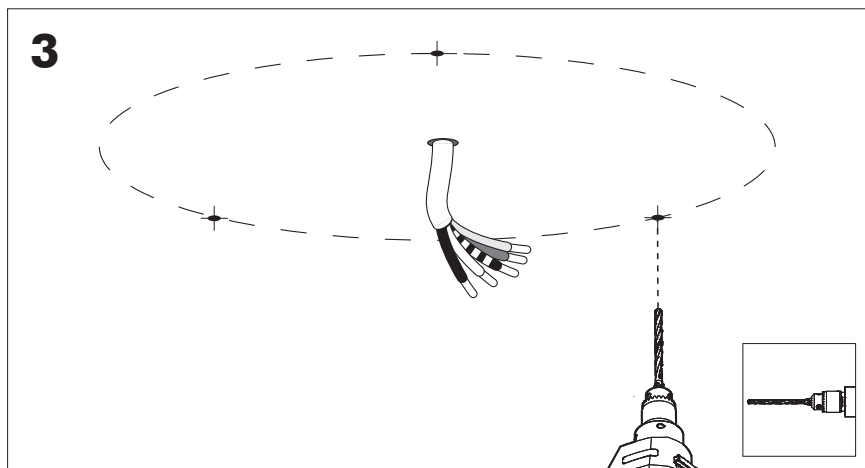

BuzziBurner Ceiling Suspended Straight

2 PERS.