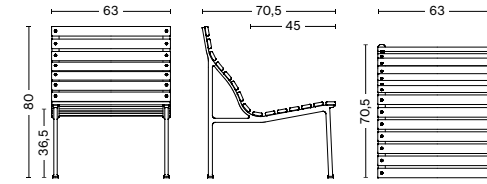

Traverse Dining Bench w. Armrest | Heat treated oiled ash

DIMENSIONS | SEATING

TRAVERSE CHAIR
 Width 47,5 cm
 Depth 52,5 cm
 Height 80,5 cm
 Seat height 46 cm
 Seat depth 38,5 cm

TRAVERSE ARMCHAIR
 Width 52 cm
 Depth 52,5 cm
 Height 80,5 cm
 Seat height 46 cm
 Seat depth 38,5 cm

TRAVERSE LOUNGE CHAIR
 Width 63 cm
 Depth 70,5 cm
 Height 80 cm
 Seat height 36,5 cm
 Seat depth 45 cm

TRAVERSE LOUNGE ARMCHAIR
 Width 63 cm
 Depth 70,5 cm
 Height 80 cm
 Seat height 36,5 cm
 Seat depth 45 cm