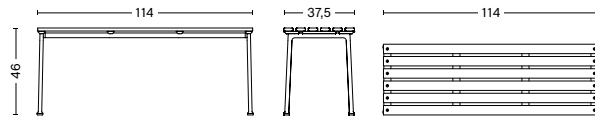

TRAVERSE BENCH
Width 114 cm
Depth 37,5 cm
Height 46 cm
Seat height 46 cm
Seat depth 37,5 cm