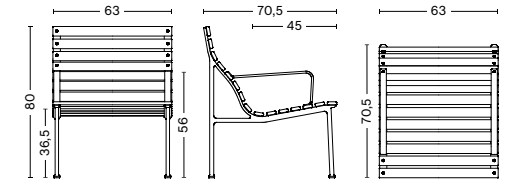

Traverse Dining Bench w. Armrest | Heat treated oiled ash

DIMENSIONS | SEATING

TRAVERSE CHAIR
 Width 47,5 cm
 Depth 52,5 cm
 Height 80,5 cm
 Seat height 46 cm
 Seat depth 38,5 cm

TRAVERSE ARMCHAIR
 Width 52 cm
 Depth 52,5 cm
 Height 80,5 cm
 Seat height 46 cm
 Seat depth 38,5 cm

TRAVERSE LOUNGE CHAIR
 Width 63 cm
 Depth 70,5 cm
 Height 80 cm
 Seat height 36,5 cm
 Seat depth 45 cm

TRAVERSE LOUNGE ARMCHAIR
 Width 63 cm
 Depth 70,5 cm
 Height 80 cm
 Seat height 36,5 cm
 Seat depth 45 cm