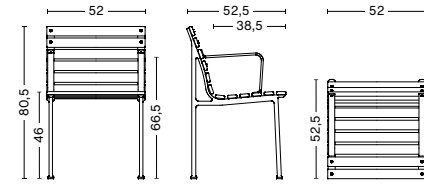

Traverse Dining Bench w. Armrest | Heat treated oiled ash

DIMENSIONS | SEATING

TRAVERSE CHAIR
 Width 47,5 cm
 Depth 52,5 cm
 Height 80,5 cm
 Seat height 46 cm
 Seat depth 38,5 cm

TRAVERSE ARMCHAIR
 Width 52 cm
 Depth 52,5 cm
 Height 80,5 cm
 Seat height 46 cm
 Seat depth 38,5 cm