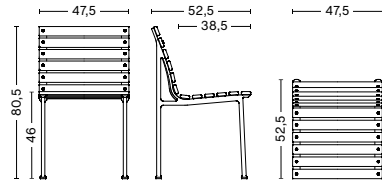

Traverse Dining Bench w. Armrest | Heat treated oiled ash

DIMENSIONS | SEATING

TRAVERSE CHAIR
 Width 47,5 cm
 Depth 52,5 cm
 Height 80,5 cm
 Seat height 46 cm
 Seat depth 38,5 cm

TRAVERSE ARMCHAIR
 Width 52 cm
 Depth 52,5 cm
 Height 80,5 cm
 Seat height 46 cm
 Seat depth 38,5 cm