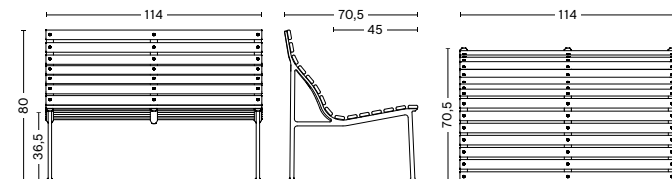

TRAVERSE LOUNGE BENCH
Width 114 cm
Depth 70,5 cm
Height 80 cm
Seat height 36,5 cm
Seat depth 45 cm